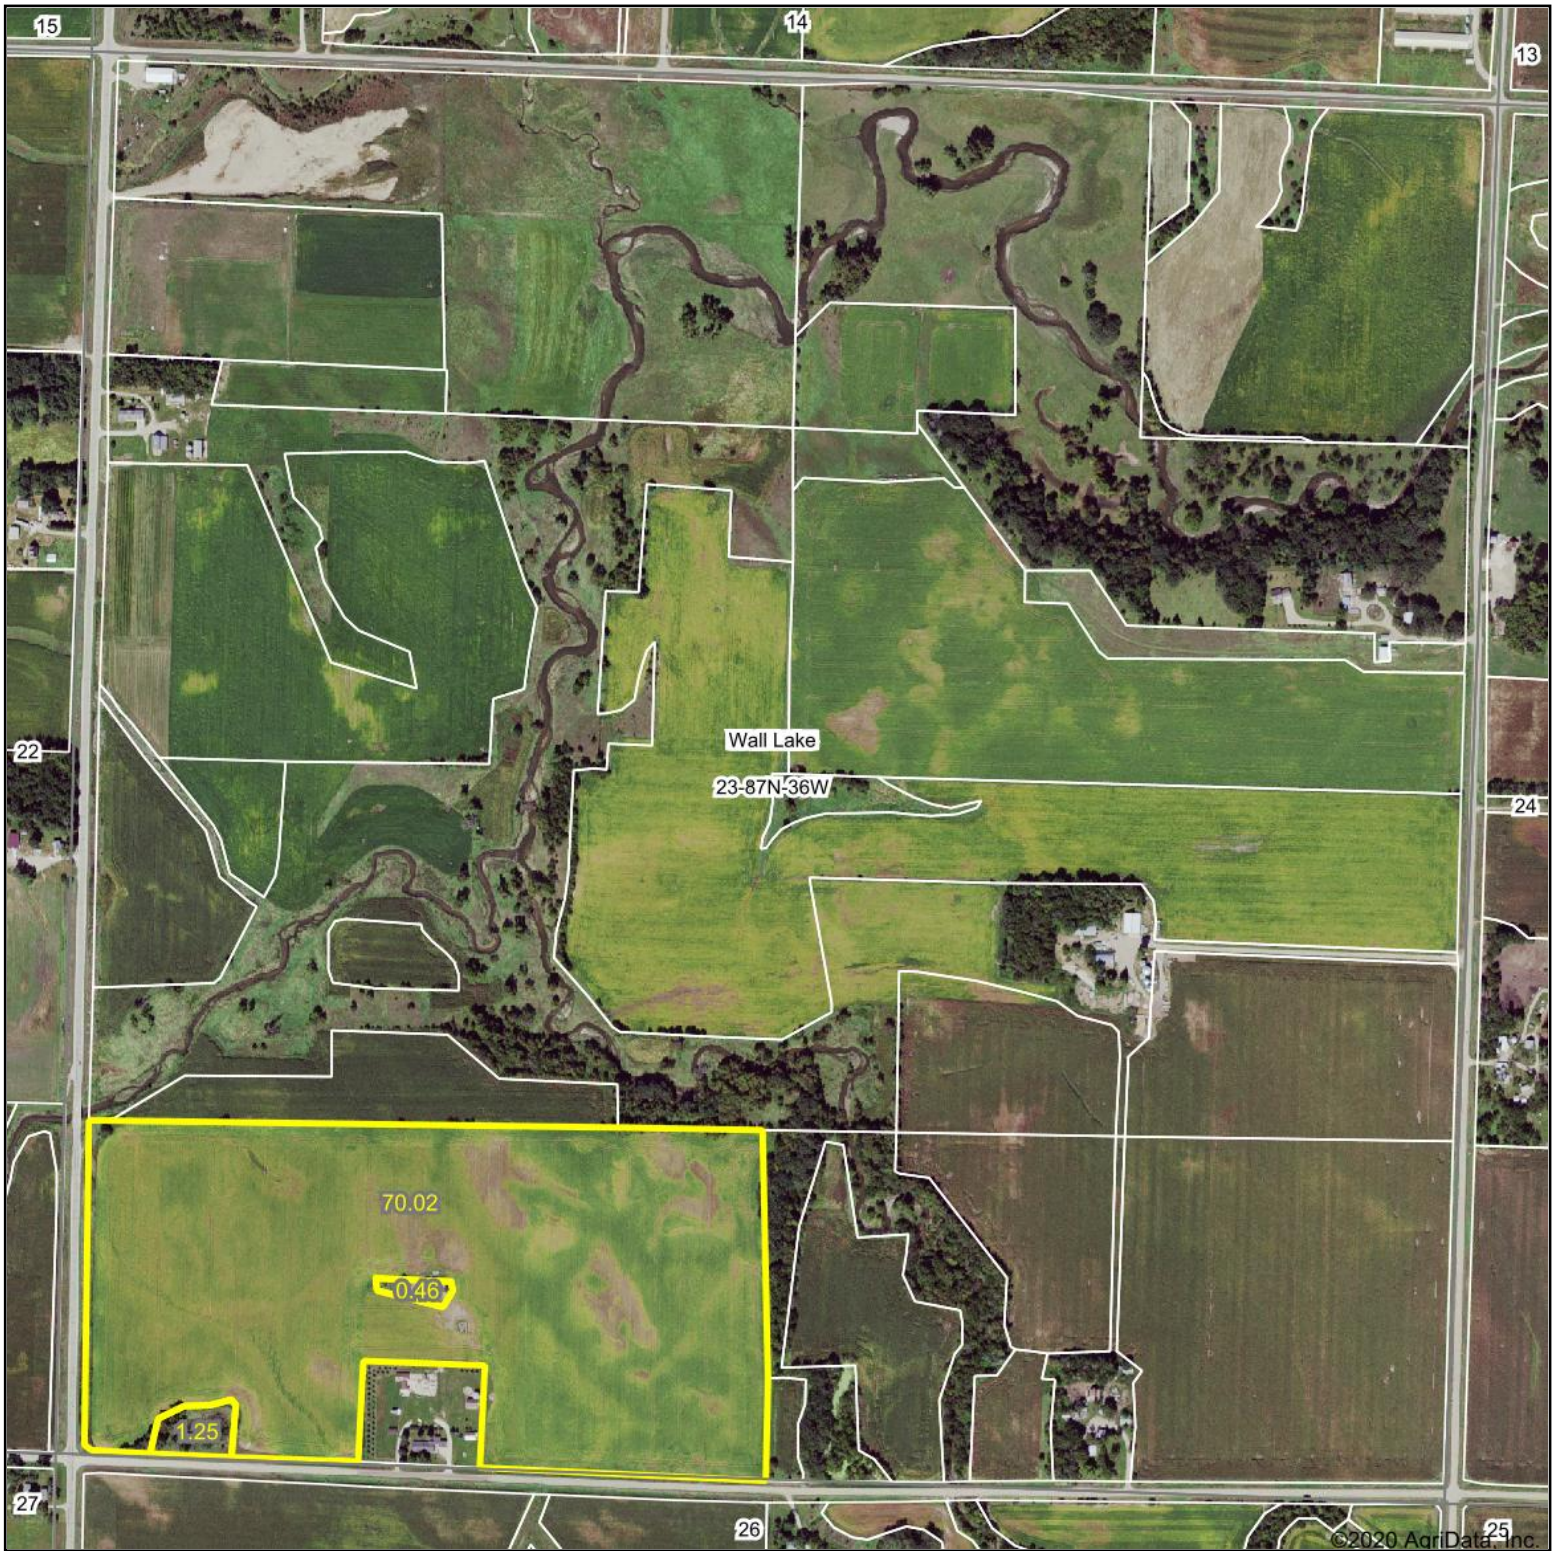

Aerial Map

Green Real Estate & Auction Co.

SAC CITY, IA 712-662-4442

greenrealestate-auction.com

Map Center: 42° 19' 58.54, -95° 0' 12.93

0ft 834ft 1667ft

23-87N-36W
Sac County
Iowa

11/18/2020

Maps Provided By:

© AgriData, Inc. 2020

www.AgriDataInc.com

Field borders provided by Farm Service Agency as of 5/21/2008.