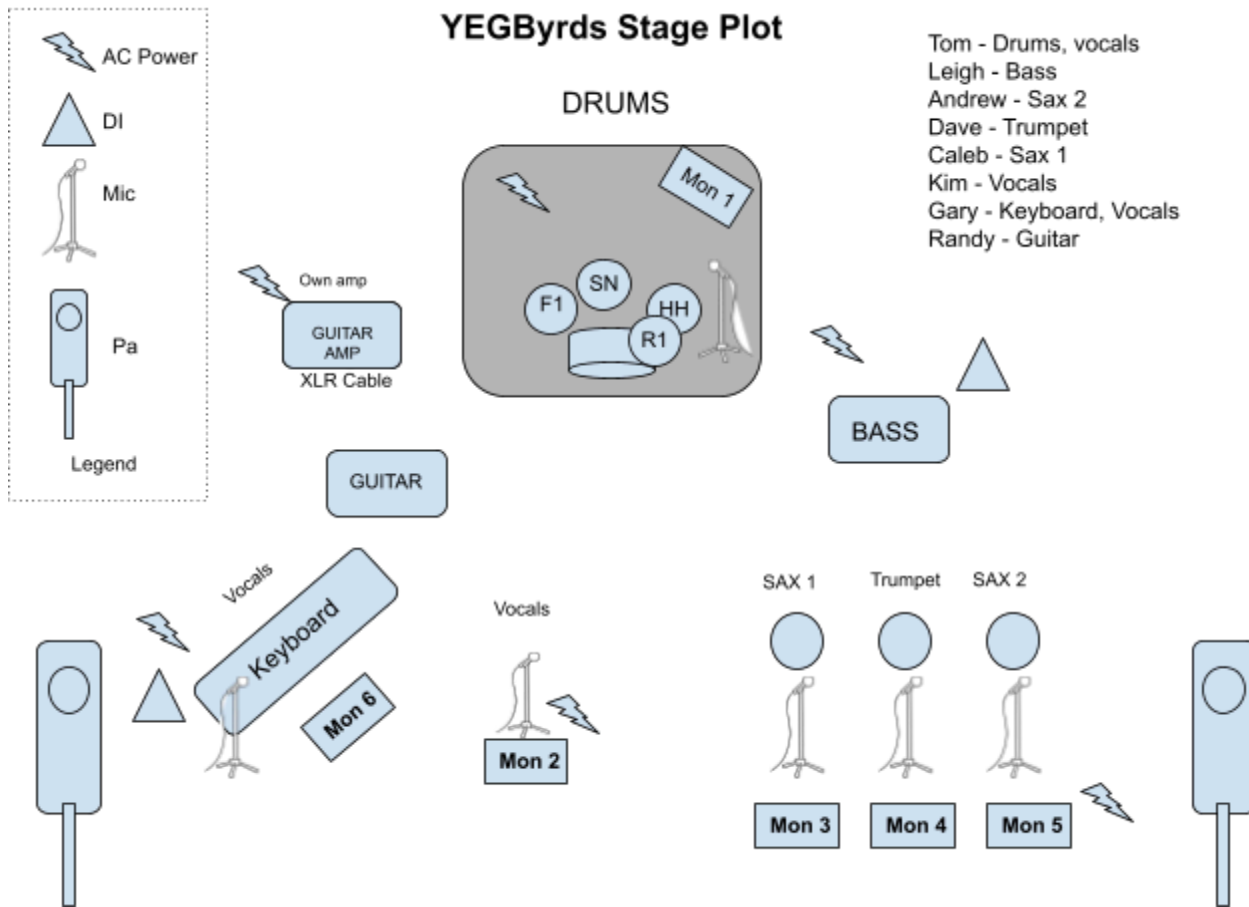

# The YEGByrds Stage Plot

Revised March 2026

1. Vocals - Kim
2. Vocals - Gary
3. Vocals - Tom
4. Bass (DI)
5. Guitar (XLR Cable)
6. 6 to 8 Horns (Trumpet, Sax1, Sax2)

## Technical Requirements at a Glance

- **Ensemble:** Professional 8-piece lineup including a 3-piece horn section (Trumpet, Sax 1, Sax 2).  
+1
- **Audio Inputs:** 7-channel primary input list (plus drums).  
+3
- **Vocal Mics:** 3 vocal lines (Kim, Gary, and Tom on drums).  
+3
- **Monitoring:** 6 independent monitor mixes preferred for optimal performance.  
+2
- **Power (AC):** 5 dedicated power drops required (Drums, Guitar, Bass, Keyboards, and Horns).  
+4
- **Connectivity:** Direct Input (DI) for Keyboards and Bass; XLR connection for Guitar.