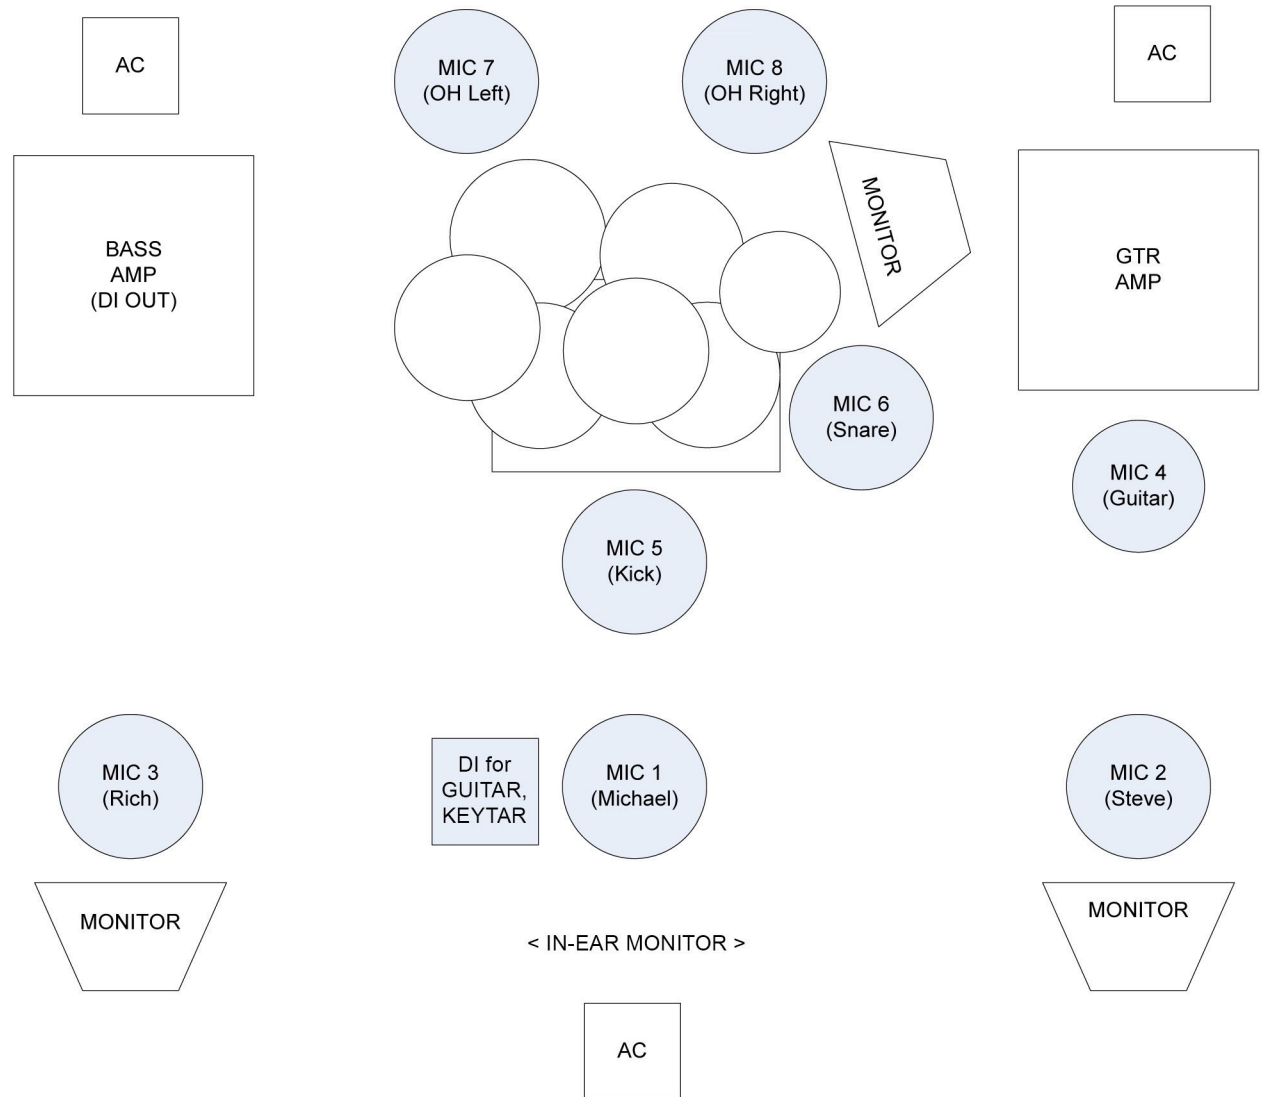

# SKID ROSES

## Input List

1. MIC 1 (Vocal) Wireless
2. MIC 2 (Vocal)
3. MIC 3 (Vocal)
4. MIC 4 (Guitar Amp)
5. MIC 5 (Kick)
6. MIC 6 (Snare)
7. MIC 7 (Overhead Left)
8. MIC 8 (Overhead Right)
9. Bass Amp (DI out)
10. DI for Guitar, Keytar

**STAGE FRONT**