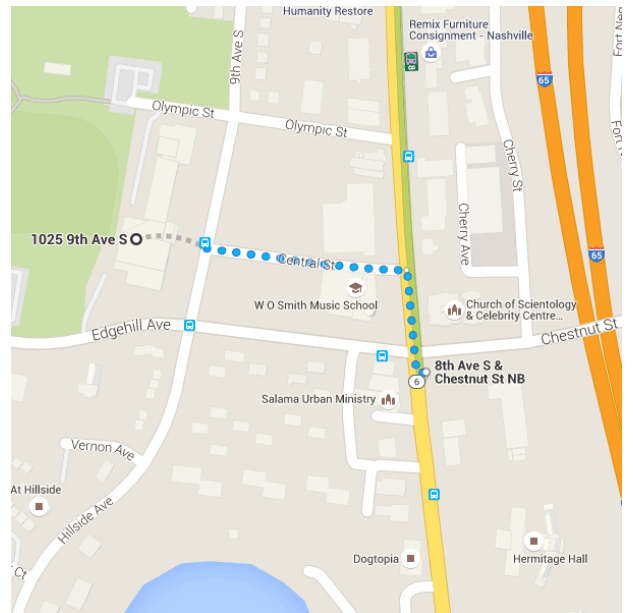

Google

1025 9th Ave S, Nashville, TN 37203 to 601 4th Ave S, Nashville, TN 37210 2:30 PM - 2:48 PM (18 min)

2:30 PM 1025 9th Ave S
Nashville, TN 37203

Walk
About 3 min , 0.2 mi

Use caution - may involve errors or sections not suited for walking

Head east on Central St toward 8th Ave S

0.1 mi

Turn right onto 8th Ave S

Destination will be on the left

322 ft

2:33 PM 8th Ave S & Chestnut St NB

8 towards Downtown
3 min (5 stops) · Stop ID: 8ACHENN
Service run by Nashville Metropolitan Transit Authority

2:36 PM 8th Ave S & Drexell St NB

Walk
About 12 min , 0.6 mi

Use caution - may involve errors or sections not suited for walking

↑ Head east on Drexel St toward 7th Ave S

430 ft

↶ Turn left onto 7th Ave S

420 ft

↷ Turn right toward Peabody St

82 ft

↶ Turn left at Lafayette St

171 ft

↷ Turn right onto Peabody St

0.2 mi

↷ Turn right onto 4th Ave S

Destination will be on the right