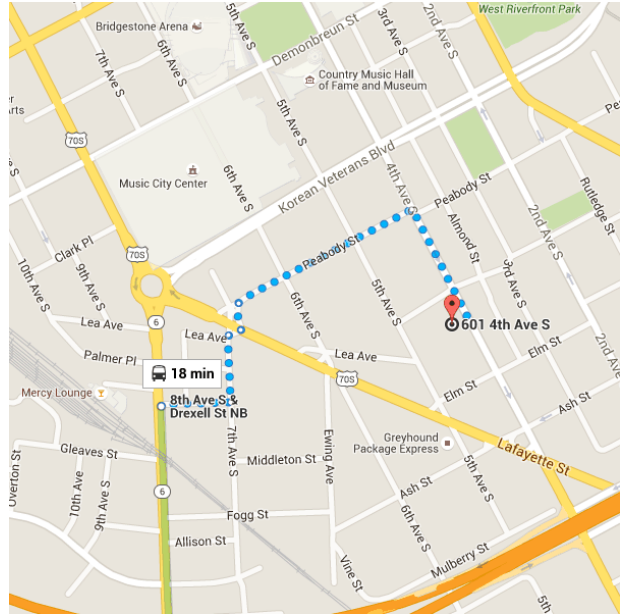

Walk
About 12 min , 0.6 mi

Use caution - may involve errors or sections not suited for walking

↑ Head east on Drexel St toward 7th Ave S

430 ft

↶ Turn left onto 7th Ave S

420 ft

↷ Turn right toward Peabody St

82 ft

↶ Turn left at Lafayette St

171 ft

↷ Turn right onto Peabody St

0.2 mi

↷ Turn right onto 4th Ave S

Destination will be on the right

0.1 mi

2:48 PM 601 4th Ave S
Nashville, TN 37210

Tickets and information

Nashville Metropolitan Transit Authority - 1 615-862-5950

These directions are for planning purposes only. You may find that construction projects, traffic, weather, or other events may cause conditions to differ from the map results, and you should plan your route accordingly. You must obey all signs or notices regarding your route.

Map data ©2015 Google 2000 ft