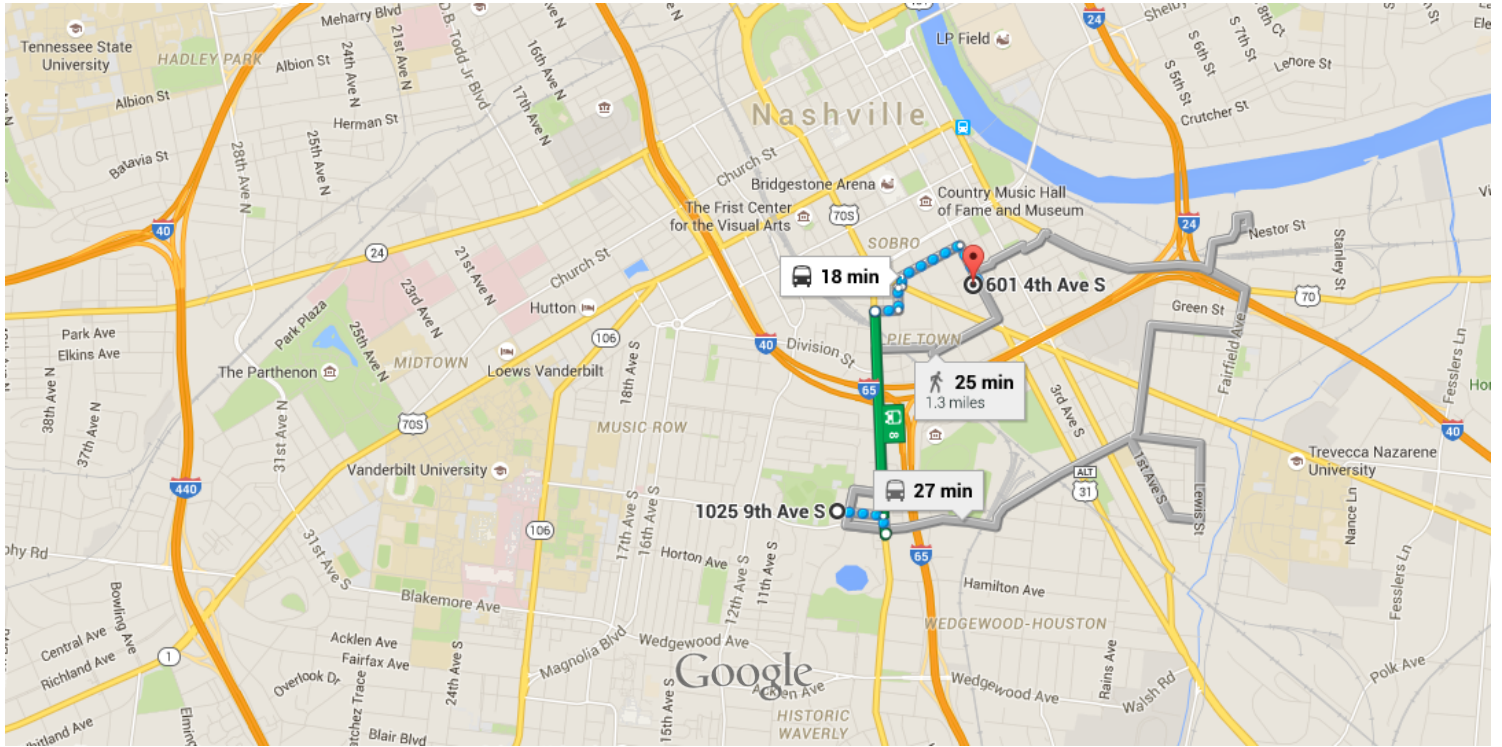

Google

1025 9th Ave S, Nashville, TN 37203 to 601 4th Ave S, Nashville, TN 37210 2:30 PM - 2:48 PM (18 min)

2:30 PM 1025 9th Ave S
Nashville, TN 37203

Walk
About 3 min , 0.2 mi

Use caution - may involve errors or sections not suited for walking

Head east on Central St toward 8th Ave S

0.1 mi

Turn right onto 8th Ave S

Destination will be on the left

322 ft

2:33 PM 8th Ave S & Chestnut St NB

8 towards Downtown
3 min (5 stops) · Stop ID: 8ACHENN
Service run by Nashville Metropolitan Transit Authority

2:36 PM 8th Ave S & Drexell St NB

Walk
About 12 min , 0.6 mi

Use caution - may involve errors or sections not suited for walking

↑ Head east on Drexel St toward 7th Ave S

430 ft

↶ Turn left onto 7th Ave S

420 ft

↷ Turn right toward Peabody St

82 ft

↶ Turn left at Lafayette St

171 ft

↷ Turn right onto Peabody St

0.2 mi

↷ Turn right onto 4th Ave S

Destination will be on the right