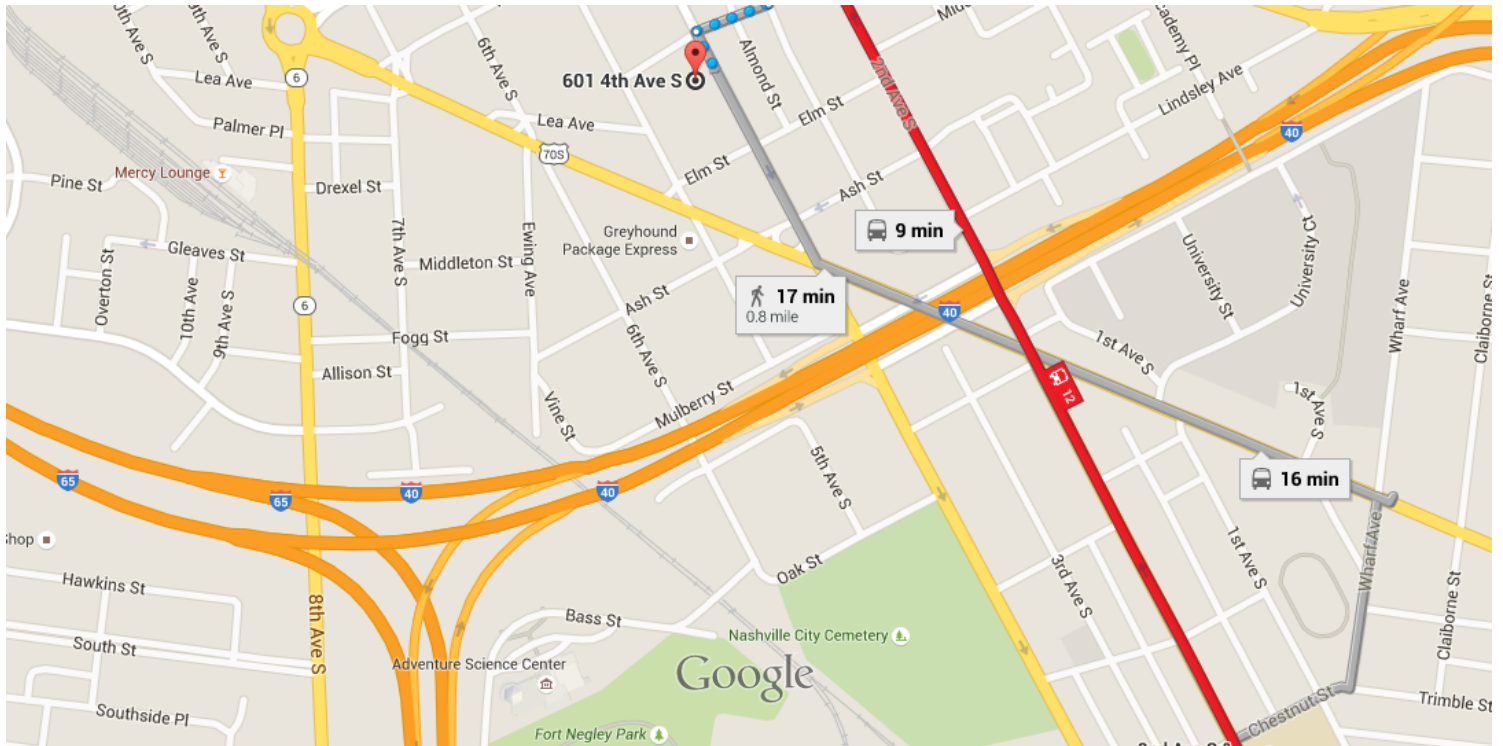

Google

1200 2nd Ave S, Nashville, TN 37210 to 601 4th Ave S, Nashville, TN 37210 2:54 PM - 3:03 PM (9 min)

2:54 PM ○ 1200 2nd Ave S
Nashville, TN 37210

🚶 Walk
About 1 min , 151 ft

Use caution - may involve errors or sections not suited for walking

↑ Head northwest on 2nd Ave S toward Chestnut St

151 ft

2:55 PM ○ 2nd Ave S & Chestnut St NB

🚌 12 towards Downtown
4 min (4 stops) · Stop ID: 2ACHENN
Service run by Nashville Metropolitan Transit Authority

2:59 PM ○ 2nd Ave S & Lea Ave NB

Walk
About 4 min , 0.2 mi

Use caution - may involve errors or sections not suited for walking

↑ Head northwest on 2nd Ave S toward Lea Ave

66 ft

↙ Turn left onto Lea Ave

259 ft

Map data ©2015 Google, Nashville Davidson County 500 ft