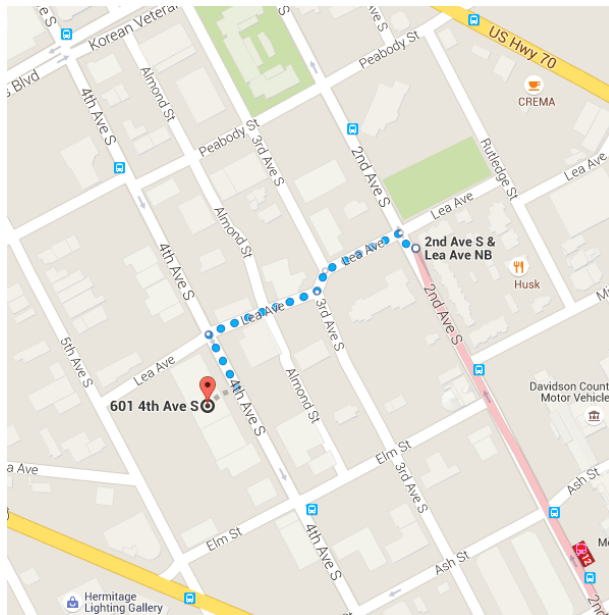

Google

1200 2nd Ave S, Nashville, TN 37210 to 601 4th Ave S, Nashville, TN 37210 2:54 PM - 3:03 PM (9 min)

2:54 PM ○ 1200 2nd Ave S
Nashville, TN 37210

🚶 Walk
About 1 min , 151 ft

Use caution - may involve errors or sections not suited for walking

2:59 PM ○ 2nd Ave S & Lea Ave NB

Walk
About 4 min , 0.2 mi

Use caution - may involve errors or sections not suited for walking

↑ Head northwest on 2nd Ave S toward Lea Ave

66 ft

↙ Turn left onto Lea Ave

259 ft

↙ Slight left onto 3rd Ave S

72 ft

↘ Turn right onto Lea Ave

361 ft

↙ Turn left onto 4th Ave S

Destination will be on the right

197 ft

3:03 PM 601 4th Ave S
Nashville, TN 37210

Map data ©2015 Google, Nashville Davidson County 500 ft