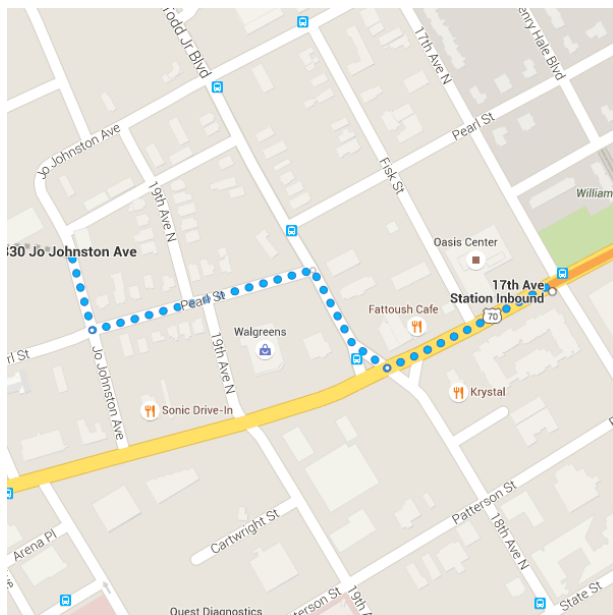

Google

1830 Jo Johnston Ave, Nashville, TN 37203 to 601 4th Ave S, Nashville, TN 37210

2:37 PM - 3:13 PM (36 min)

2:37 PM ○ 1830 Jo Johnston Ave

Nashville, TN 37203

Walk  
About 6 min , 0.4 mi

Use caution - may involve errors or sections not suited for walking

↑ Head south on Jo Johnston Ave toward Pearl St

233 ft

↶ Turn left onto Pearl St

0.1 mi

↷ Turn right onto Dr D.B. Todd Jr Blvd

394 ft

↶ Turn left onto Charlotte Ave

Destination will be on the right

0.1 mi

2:43 PM ○ 17th Ave Station Inbound

50 towards Downtown Limited Stops  
7 min (2 stops) · Stop ID: CXI17AVE  
Service run by Nashville Metropolitan Transit Authority

2:50 PM  
3:05 PM

○ Music City Central 4th - Bay 19

 **12** towards Hickory Plaza  
5 min (9 stops) · Stop ID: MCC4\_19  
Service run by Nashville Metropolitan Transit Authority

3:10 PM  4th Ave S & Ash St SB

 Walk  
About 3 min , 0.1 mi

Use caution - may involve errors or sections not suited for walking