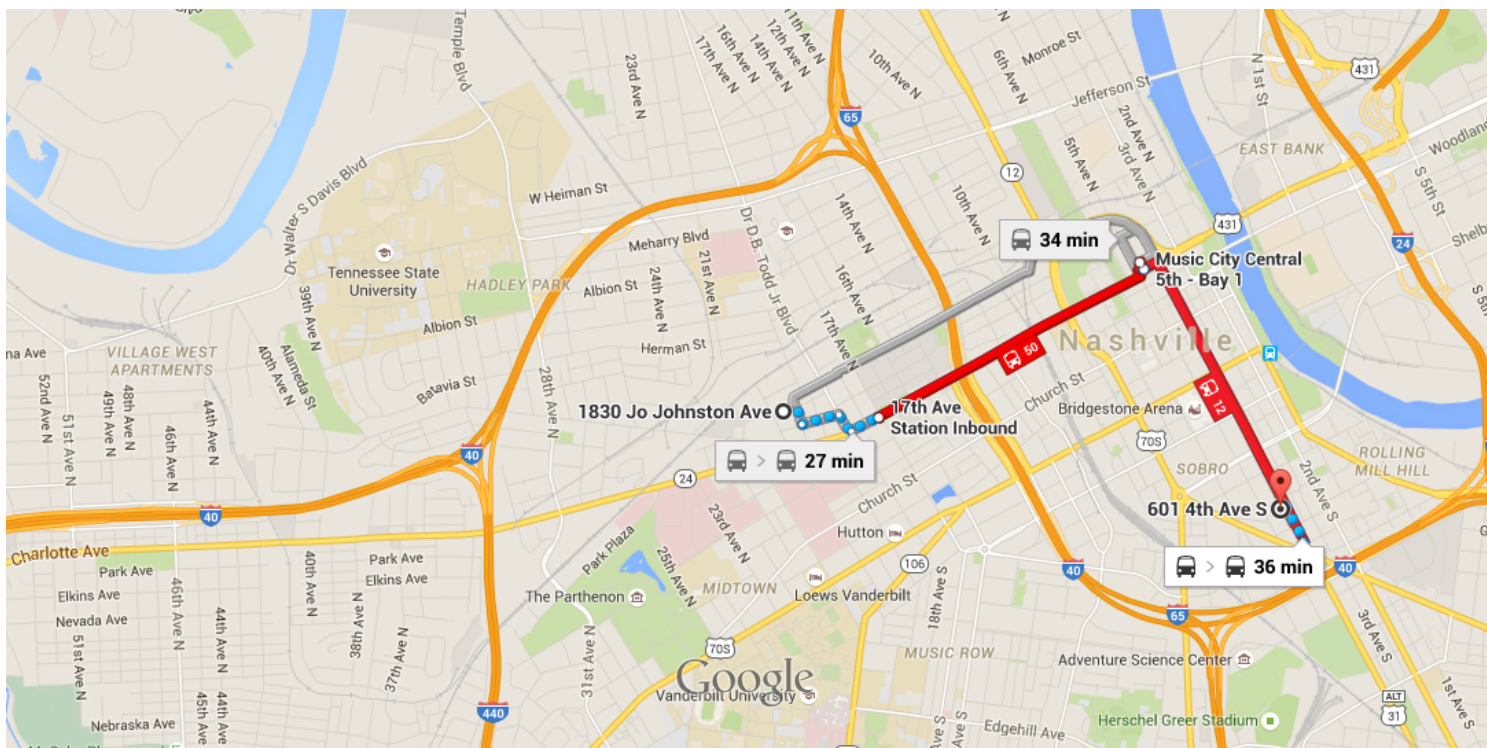

Google

1830 Jo Johnston Ave, Nashville, TN 37203 to 601 4th Ave S, Nashville, TN 37210

2:37 PM - 3:13 PM (36 min)

2:37 PM ○ 1830 Jo Johnston Ave

Nashville, TN 37203

Walk  
About 6 min , 0.4 mi

Use caution - may involve errors or sections not suited for walking

↑ Head south on Jo Johnston Ave toward Pearl St

233 ft

↶ Turn left onto Pearl St

0.1 mi

↷ Turn right onto Dr D.B. Todd Jr Blvd

394 ft

↶ Turn left onto Charlotte Ave

Destination will be on the right

0.1 mi

2:43 PM ○ 17th Ave Station Inbound

50 towards Downtown Limited Stops  
7 min (2 stops) · Stop ID: CXI17AVE  
Service run by Nashville Metropolitan Transit Authority

2:50 PM  
3:05 PM

○ Music City Central 4th - Bay 19

 **12** towards Hickory Plaza  
5 min (9 stops) · Stop ID: MCC4\_19  
Service run by Nashville Metropolitan Transit Authority

3:10 PM  4th Ave S & Ash St SB

 Walk  
About 3 min , 0.1 mi

Use caution - may involve errors or sections not suited for walking