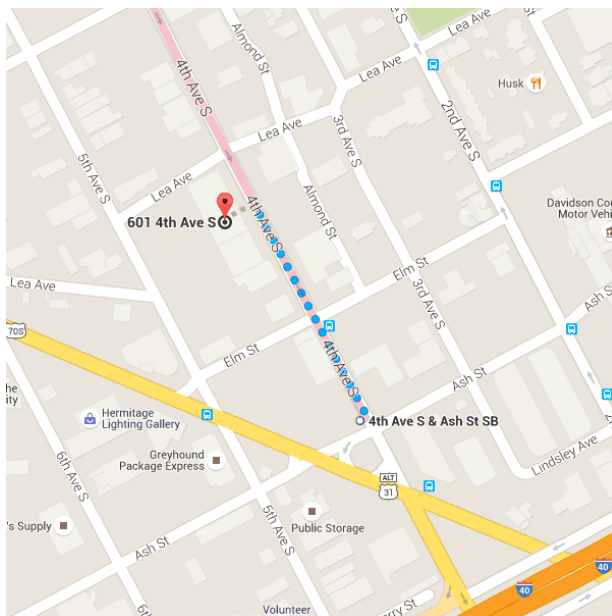

12 towards Hickory Plaza
5 min (9 stops) · Stop ID: MCC4_19
Service run by Nashville Metropolitan Transit Authority

3:10 PM 4th Ave S & Ash St SB

Walk
About 3 min , 0.1 mi

Use caution - may involve errors or sections not suited for walking

Head **northwest** on **4th Ave S** toward **Elm St**

Destination will be on the left

0.1 mi

3:13 PM **601 4th Ave S**
Nashville, TN 37210

Tickets and information

Nashville Metropolitan Transit Authority - 1 615-862-5950

These directions are for planning purposes only. You may find that construction projects, traffic, weather, or other events may cause conditions to differ from the map results, and you should plan your route accordingly. You must obey all signs or notices regarding your route.

Map data ©2015 Google 2000 ft