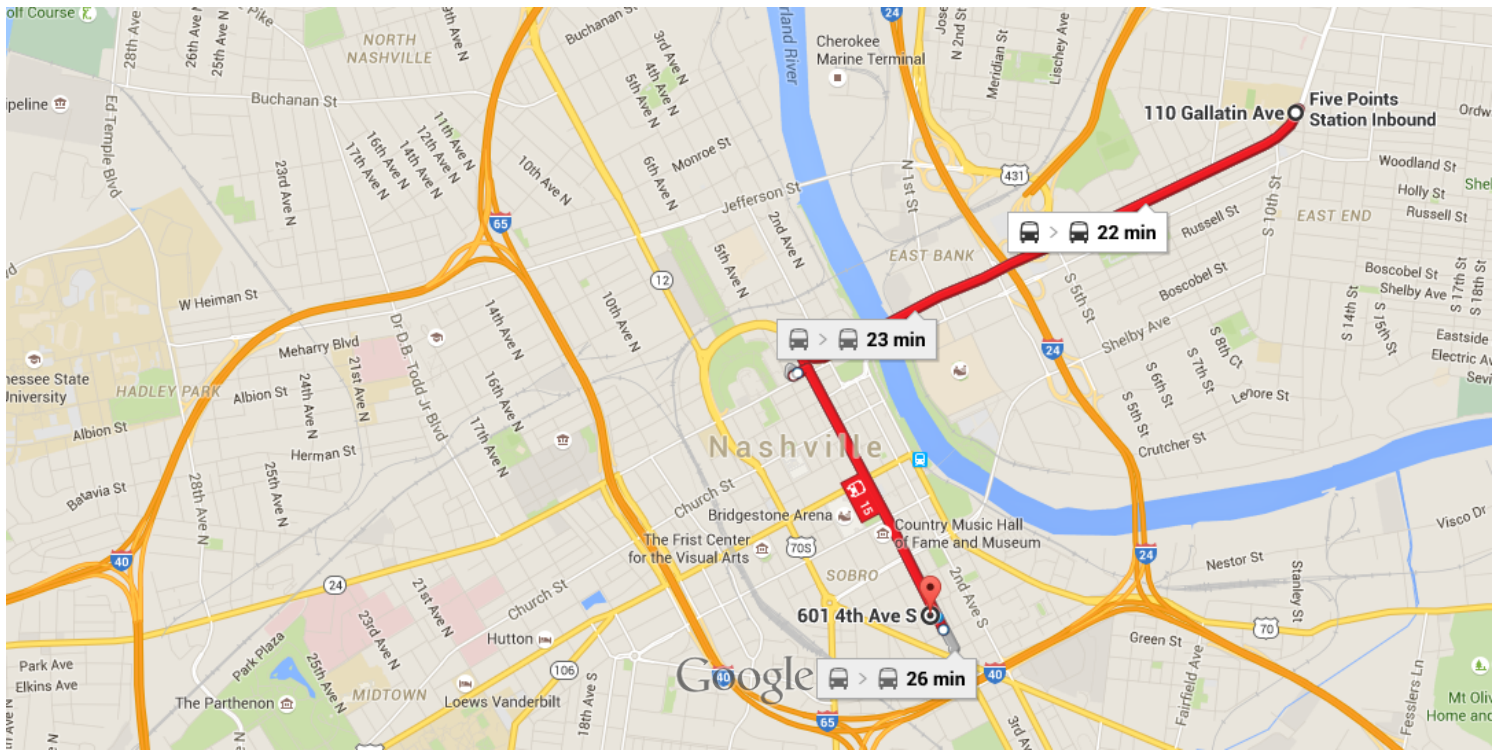

Google

110 Gallatin Ave, Nashville, TN 37206 to 601 4th Ave S, Nashville, TN 37210

2:42 PM - 3:04 PM (22 min)

2:42 PM 110 Gallatin Ave
Nashville, TN 37206

2:42 PM Five Points Station Inbound

56 towards Downtown Limited Stops
8 min (2 stops) · Stop ID: GXIFIVEN
Service run by Nashville Metropolitan Transit Authority

2:50 PM
2:55 PM Music City Central 4th - Bay 17

15 towards Hickory Hollow Via Foster
8 min (8 stops) · Stop ID: MCC4_17
Service run by Nashville Metropolitan Transit Authority

3:03 PM 4th Ave at Fulton Station Outbound

Walk
About 1 min , 338 ft

Use caution - may involve errors or sections not suited for walking

Head northwest on 4th Ave S toward

Lea Ave

338 ft

3:04 PM  601 4th Ave S
Nashville, TN 37210

Tickets and information

Map data ©2015 Google 2000 ft 