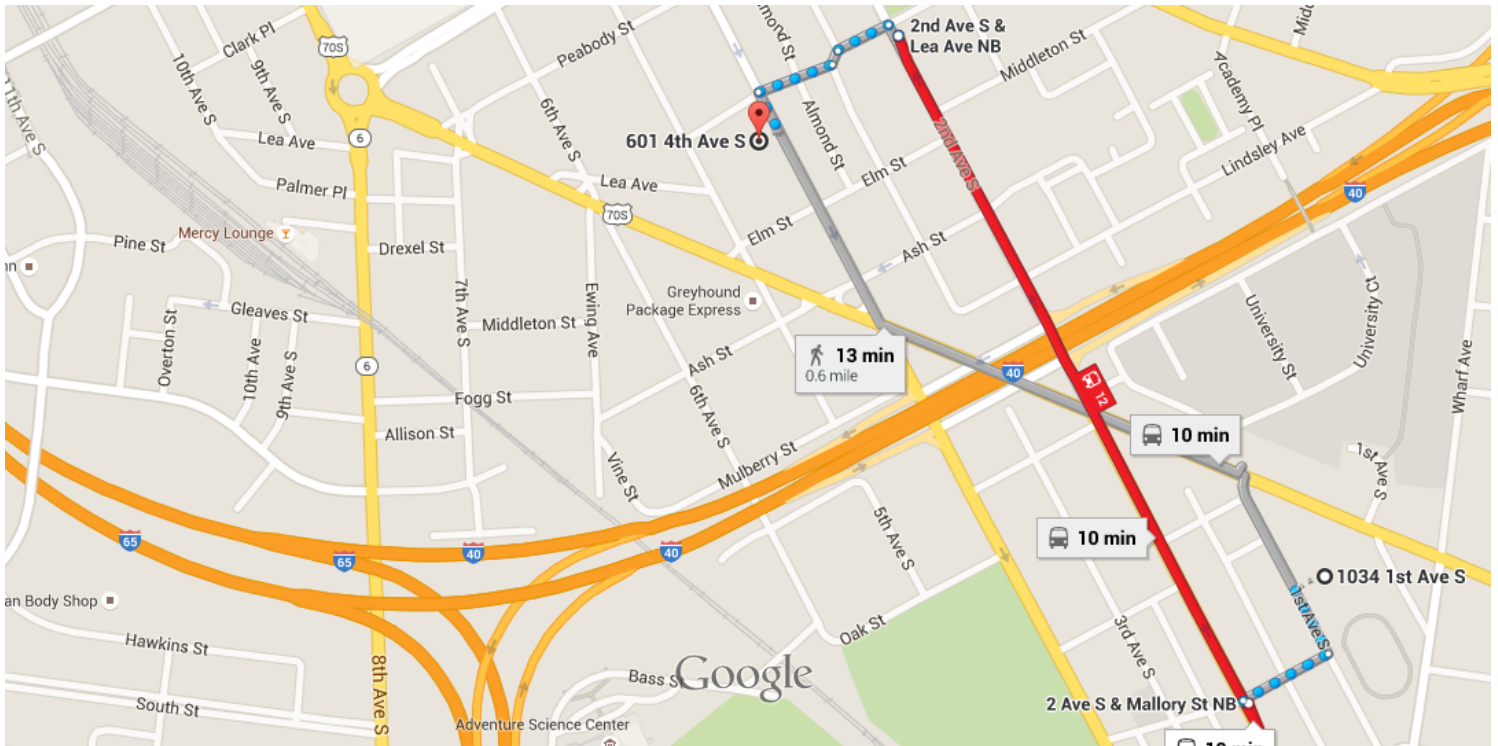

Google

1034 1st Ave S, Nashville, TN 37210 to 601 4th Ave S, Nashville, TN 37210 2:53 PM - 3:03 PM (10 min)

2:53 PM ○ 1034 1st Ave S

Nashville, TN 37210

Walk
About 3 min , 0.2 mi

Use caution - may involve errors or sections not suited for walking

Head southeast on 1st Ave S toward Mildred Shute Ave

325 ft

Turn right onto Mildred Shute Ave

446 ft

Turn left onto 2nd Ave S

Destination will be on the left

26 ft

2:56 PM ○ 2 Ave S & Mallory St NB

12 towards Downtown
3 min (3 stops) · Stop ID: 2ASMILNN
Service run by Nashville Metropolitan Transit Authority

2:59 PM ○ 2nd Ave S & Lea Ave NB

-  Walk
About 4 min , 0.2 mi
Use caution - may involve errors or sections not suited for walking
-  Head northwest on 2nd Ave S toward Lea Ave
66 ft
-  Turn left onto Lea Ave
259 ft
-  Slight left onto 3rd Ave S
72 ft
-  Turn right onto Lea Ave
361 ft
-  Turn left onto 4th Ave S
197 ft

Map data ©2015 Google, Nashville Davidson County 500 ft 