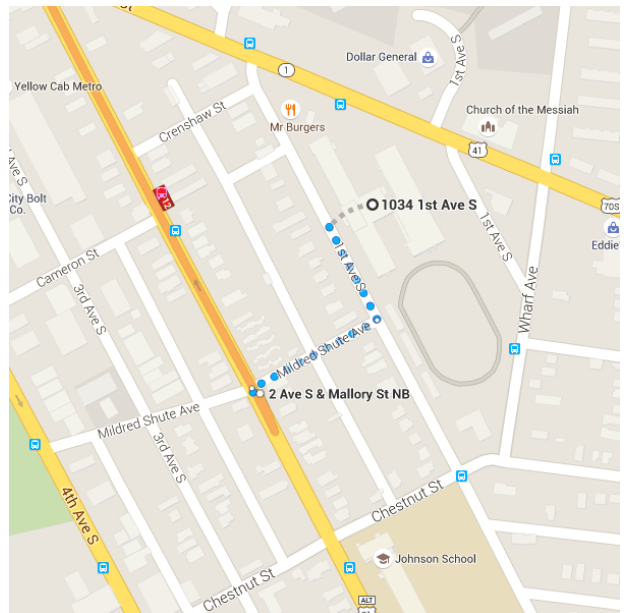

Google

1034 1st Ave S, Nashville, TN 37210 to 601 4th Ave S, Nashville, TN 37210 2:53 PM - 3:03 PM (10 min)

2:53 PM ○ 1034 1st Ave S

Nashville, TN 37210

Walk
About 3 min , 0.2 mi

Use caution - may involve errors or sections not suited for walking

Head southeast on 1st Ave S toward Mildred Shute Ave

325 ft

Turn right onto Mildred Shute Ave

446 ft

Turn left onto 2nd Ave S

Destination will be on the left

26 ft

2:56 PM ○ 2 Ave S & Mallory St NB

12 towards Downtown
3 min (3 stops) · Stop ID: 2ASMILNN
Service run by Nashville Metropolitan Transit Authority

2:59 PM ○ 2nd Ave S & Lea Ave NB

-  Walk
About 4 min , 0.2 mi
Use caution - may involve errors or sections not suited for walking
-  Head northwest on 2nd Ave S toward Lea Ave
66 ft
-  Turn left onto Lea Ave
259 ft
-  Slight left onto 3rd Ave S
72 ft
-  Turn right onto Lea Ave
361 ft
-  Turn left onto 4th Ave S
197 ft

Map data ©2015 Google, Nashville Davidson County 500 ft 