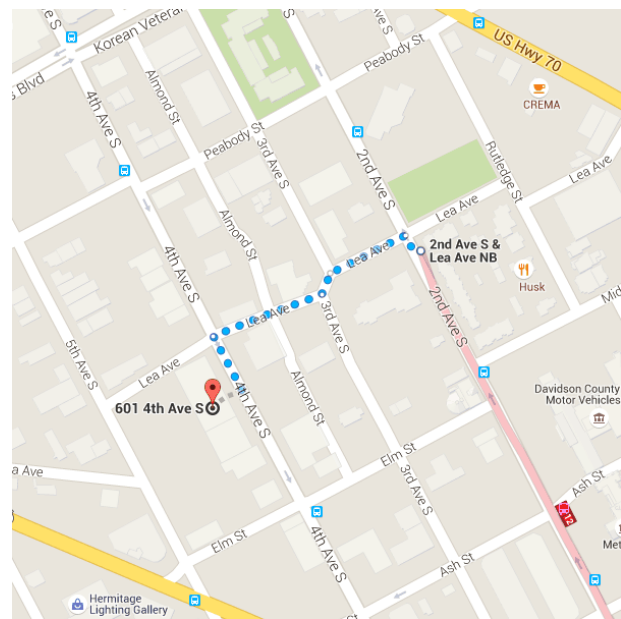

- Walk
  About 4 min , 0.2 mi
  Use caution - may involve errors or sections not suited for walking
- Head northwest on 2nd Ave S toward Lea Ave
  66 ft
- Turn left onto Lea Ave
  259 ft
- Slight left onto 3rd Ave S
  72 ft
- Turn right onto Lea Ave
  361 ft
- Turn left onto 4th Ave S
  197 ft

Destination will be on the right

3:03 PM 601 4th Ave S
Nashville, TN 37210

Tickets and information

Nashville Metropolitan Transit Authority - 1 615-862-5950

These directions are for planning purposes only. You may find that construction projects, traffic, weather, or other events may cause conditions to differ from the map results, and you should plan your route accordingly. You must obey all signs or notices regarding your route.

Map data ©2015 Google, Nashville Davidson County 500 ft