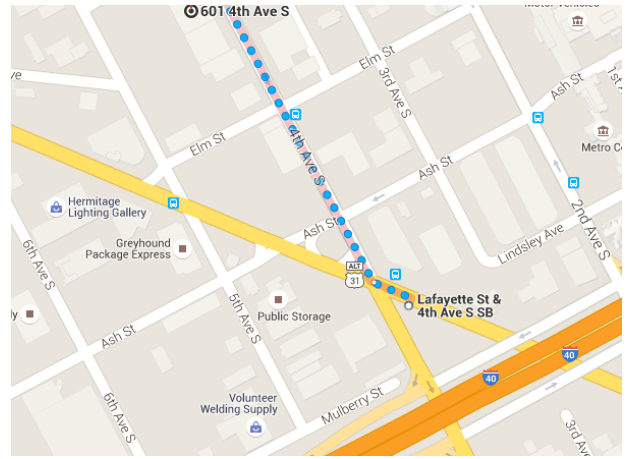

U.Z 1111

3:48 PM 601 4th Ave S
Nashville, TN 37210

Tickets and information

Nashville Metropolitan Transit Authority - 1 615-862-5950

These directions are for planning purposes only. You may find that construction projects, traffic, weather, or other events may cause conditions to differ from the map results, and you should plan your route accordingly. You must obey all signs or notices regarding your route.

Map data ©2015 Google 1 mi