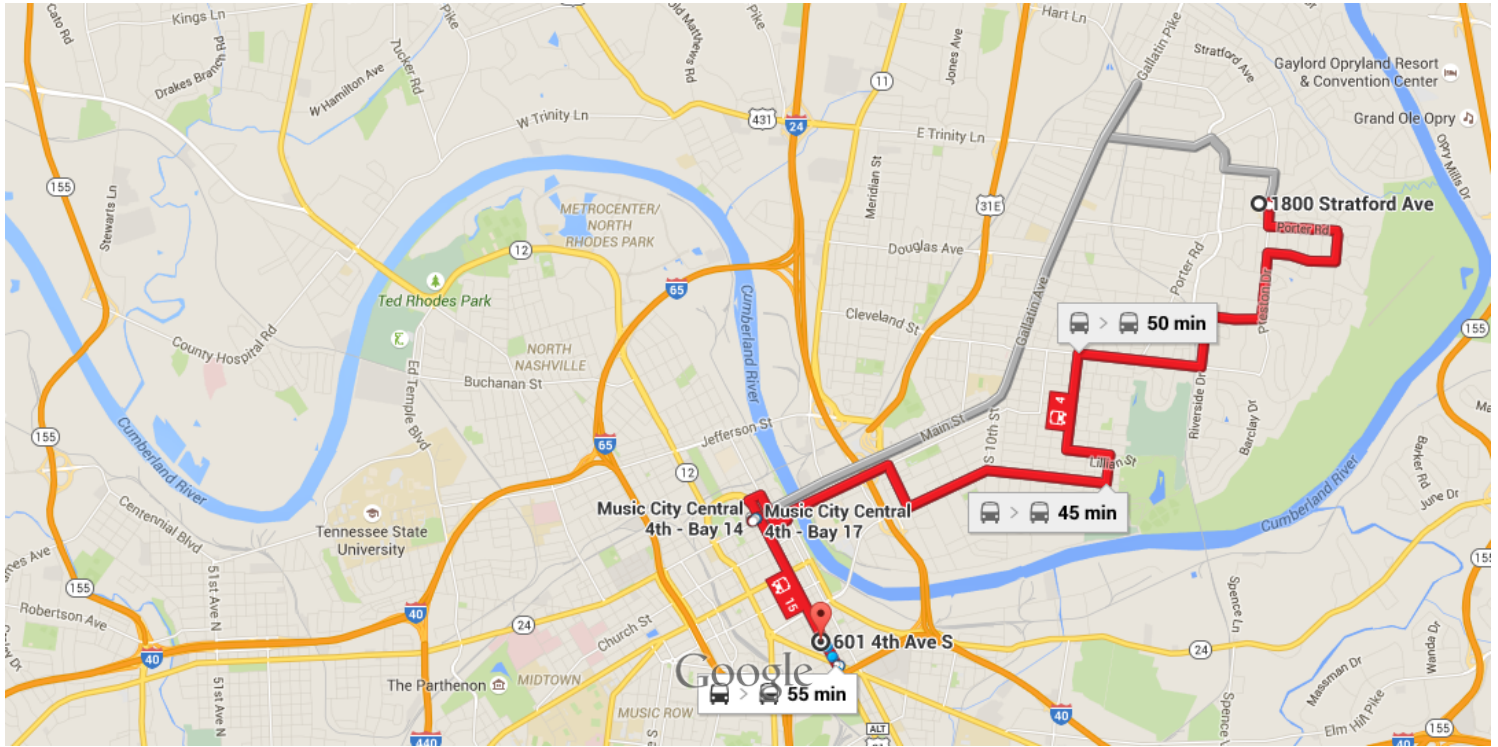

Google

1800 Stratford Ave, Nashville, TN 37216 to 601 4th Ave S, Nashville, TN 37210 2:53 PM - 3:48 PM (55 min)

2:53 PM 1800 Stratford Ave
Nashville, TN 37216

2:53 PM Stratford Ave & Upland Dr SB

4 towards Downtown Via Rosebank
32 min (46 stops) · Stop ID: STRUPLSN
Service run by Nashville Metropolitan Transit Authority

3:25 PM
3:35 PM Music City Central 4th - Bay 17

15 towards Hickory Hollow Local
9 min (9 stops) · Stop ID: MCC4_17
Service run by Nashville Metropolitan Transit Authority

3:44 PM Lafayette St & 4th Ave S SB

Walk
About 4 min , 0.2 mi
Use caution - may involve errors or sections not suited for walking

Head west on Lafayette St toward 4th

Ave S
128 ft

Slight right onto 4th Ave S
 Destination will be on the left

Map data ©2015 Google 1 mi 