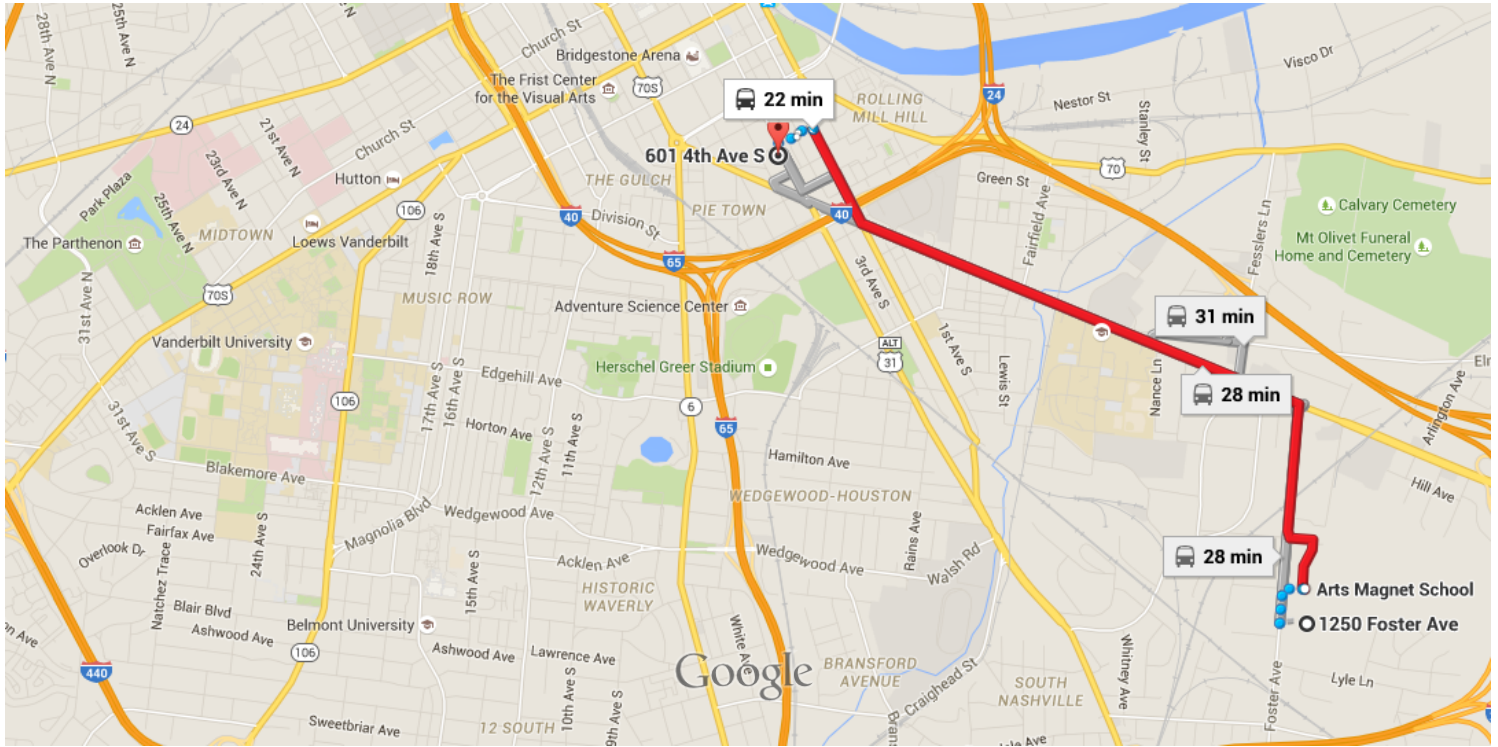

Google

1250 Foster Ave, Nashville, TN 37210 to 601 4th Ave S, Nashville, TN 37210

3:09 PM - 3:31 PM (22 min)

3:09 PM 1250 Foster Ave
Nashville, TN 37210

Walk
About 3 min , 0.1 mi

Use caution - may involve errors or sections not suited for walking

Head north on Foster Ave toward Tredco Dr

0.1 mi

3:12 PM Arts Magnet School

15 towards Downtown Via Foster
15 min (14 stops) · Stop ID: ARTS
Service run by Nashville Metropolitan Transit Authority

3:27 PM 2nd Ave S & Lea Ave NB