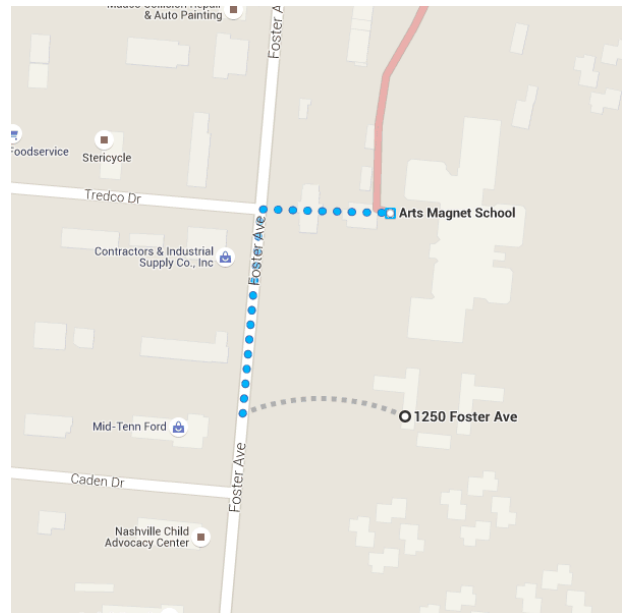

Google

1250 Foster Ave, Nashville, TN 37210 to 601 4th Ave S, Nashville, TN 37210

3:09 PM - 3:31 PM (22 min)

3:09 PM 1250 Foster Ave
Nashville, TN 37210

Walk
About 3 min , 0.1 mi

Use caution - may involve errors or sections not suited for walking

Head north on Foster Ave toward Tredco Dr

0.1 mi

3:12 PM Arts Magnet School

15 towards Downtown Via Foster
15 min (14 stops) · Stop ID: ARTS
Service run by Nashville Metropolitan Transit Authority

3:27 PM 2nd Ave S & Lea Ave NB