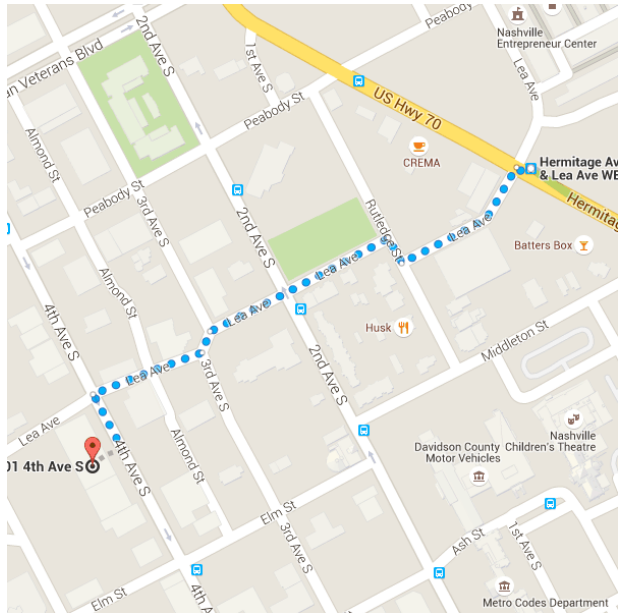

3:51 PM ○ Hermitage Ave & Lea Ave WB

🚶 Walk
About 7 min , 0.4 mi

Use caution - may involve errors or sections not suited for walking

↑ Head northwest on Hermitage Ave toward Lea Ave

_____ 39 ft

↶ Turn left onto Lea Ave _____ 479 ft

↷ Turn right onto Rutledge St _____ 89 ft

↶ Turn left onto Lea Ave _____ 0.1 mi

↷ Slight left onto 3rd Ave S _____ 72 ft

↷ Turn right onto Lea Ave _____ 361 ft

↶ Turn left onto 4th Ave S
📍 Destination will be on the right
_____ 197 ft

3:58 PM ○ 601 4th Ave S
Nashville, TN 37210

Tickets and information

Nashville Metropolitan Transit Authority - 1 615-862-5950

These directions are for planning purposes only. You may find that construction projects, traffic, weather, or other events may cause conditions to differ from the map results, and you should plan your route accordingly. You must obey all signs or notices regarding your route.

Map data ©2015 Google 2 mi