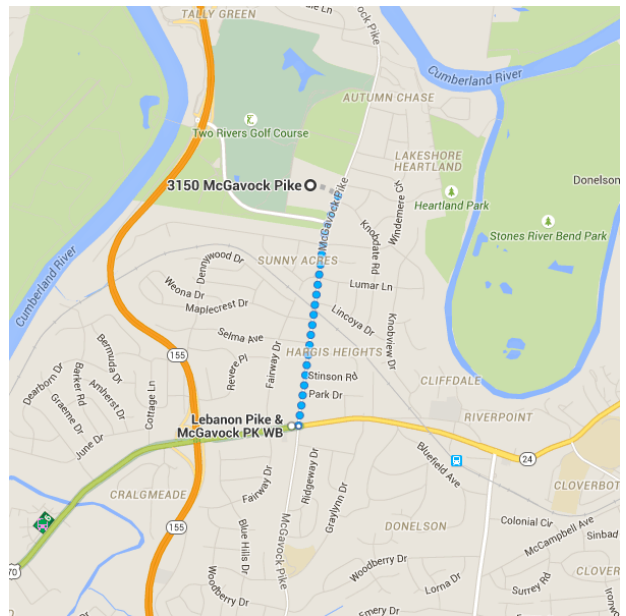

Google

3150 McGavock Pike, Nashville, TN 37214 3:10 PM - 3:58 PM (48 min)  
to 601 4th Ave S, Nashville, TN 37210

McGavock to Rockettown

3:10 PM ○ 3150 McGavock Pike

Nashville, TN 37214

Walk  
About 22 min , 1.1 mi

Use caution - may involve errors or sections not suited for walking

↑ Head south on McGavock Pike toward Knobdate Rd

1.1 mi

↘ Turn right onto Lebanon Pike

Destination will be on the right

167 ft

3:32 PM ○ Lebanon Pike & McGavock PK WB

6 towards Downtown  
19 min (22 stops) · Stop ID: LEBMCGWF  
Service run by Nashville Metropolitan Transit Authority

3:51 PM ○ Hermitage Ave & Lea Ave WB

🚶 Walk  
About 7 min , 0.4 mi

Use caution - may involve errors or sections not suited for walking

↑ Head northwest on Hermitage Ave toward Lea Ave

\_\_\_\_\_ 39 ft

↶ Turn left onto Lea Ave \_\_\_\_\_ 479 ft

↷ Turn right onto Rutledge St \_\_\_\_\_ 89 ft

↶ Turn left onto Lea Ave \_\_\_\_\_ 0.1 mi

↷ Slight left onto 3rd Ave S \_\_\_\_\_ 72 ft