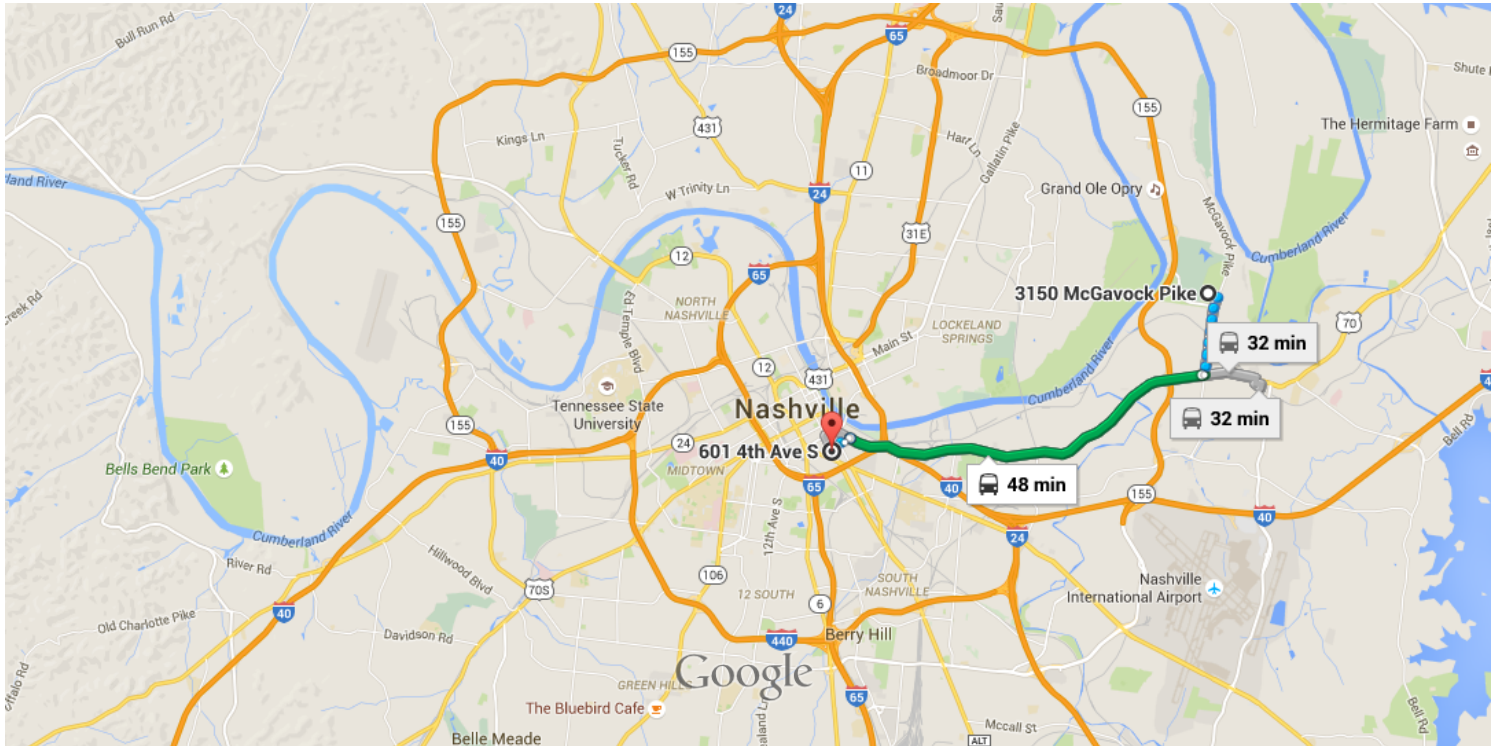

Google

3150 McGavock Pike, Nashville, TN 37214 3:10 PM - 3:58 PM (48 min)  
to 601 4th Ave S, Nashville, TN 37210

McGavock to Rockettown

3:10 PM ○ 3150 McGavock Pike

Nashville, TN 37214

Walk  
About 22 min , 1.1 mi

Use caution - may involve errors or sections not suited for walking

↑ Head south on McGavock Pike toward Knobdate Rd

1.1 mi

↘ Turn right onto Lebanon Pike

Destination will be on the right

167 ft

3:32 PM ○ Lebanon Pike & McGavock PK WB

6 towards Downtown  
19 min (22 stops) · Stop ID: LEBMCGWF  
Service run by Nashville Metropolitan Transit Authority

3:51 PM ○ Hermitage Ave & Lea Ave WB

🚶 Walk  
About 7 min , 0.4 mi

Use caution - may involve errors or sections not suited for walking

↑ Head northwest on Hermitage Ave toward Lea Ave

\_\_\_\_\_ 39 ft

↶ Turn left onto Lea Ave \_\_\_\_\_ 479 ft

↷ Turn right onto Rutledge St \_\_\_\_\_ 89 ft

↶ Turn left onto Lea Ave \_\_\_\_\_ 0.1 mi

↷ Slight left onto 3rd Ave S \_\_\_\_\_ 72 ft