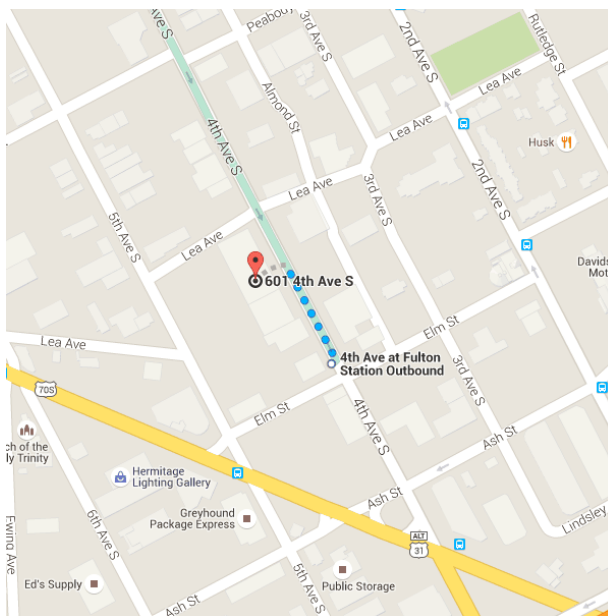

Google

401 Walton Ln, Nashville, TN 37216 to 601 4th Ave S, Nashville, TN 37210 2:45 PM - 3:20 PM (35 min)

2:45 PM 401 Walton Ln
Nashville, TN 37216

Walk
About 1 min , 302 ft

Use caution - may involve errors or sections not suited for walking

Head south toward Maplewood Trace
217 ft

Continue onto Maplewood Trace
85 ft

2:46 PM Maplewood High School

43 towards Downtown Local
24 min (28 stops) · Stop ID: MAPLEHS
Service run by Nashville Metropolitan Transit Authority

3:10 PM
3:15 PM Music City Central 4th - Bay 13

 **18** towards Airport Express
 4 min (9 stops) · Stop ID: MCC4_13
 Service run by Nashville Metropolitan Transit Authority

3:19 PM  **4th Ave at Fulton Station Outbound**

 Walk
 About 1 min , 338 ft

Use caution - may involve errors or sections not suited for walking

 Head **northwest** on **4th Ave S** toward **Lea Ave**

338 ft

3:20 PM  **601 4th Ave S**
 Nashville, TN 37210