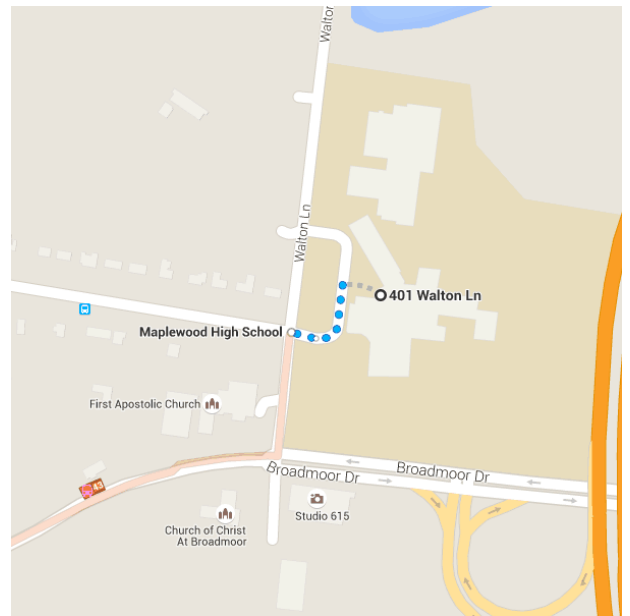

Google

401 Walton Ln, Nashville, TN 37216 to 601 4th Ave S, Nashville, TN 37210 2:45 PM - 3:20 PM (35 min)

2:45 PM 401 Walton Ln
Nashville, TN 37216

Walk
About 1 min , 302 ft

Use caution - may involve errors or sections not suited for walking

Head south toward Maplewood Trace
217 ft

Continue onto Maplewood Trace
85 ft

2:46 PM Maplewood High School

43 towards Downtown Local
24 min (28 stops) · Stop ID: MAPLEHS
Service run by Nashville Metropolitan Transit Authority

3:10 PM
3:15 PM Music City Central 4th - Bay 13

 **18** towards Airport Express
 4 min (9 stops) · Stop ID: MCC4_13
 Service run by Nashville Metropolitan Transit Authority

3:19 PM  **4th Ave at Fulton Station Outbound**

 Walk
 About 1 min , 338 ft

Use caution - may involve errors or sections not suited for walking

 Head **northwest** on **4th Ave S** toward **Lea Ave**

338 ft

3:20 PM  **601 4th Ave S**
 Nashville, TN 37210