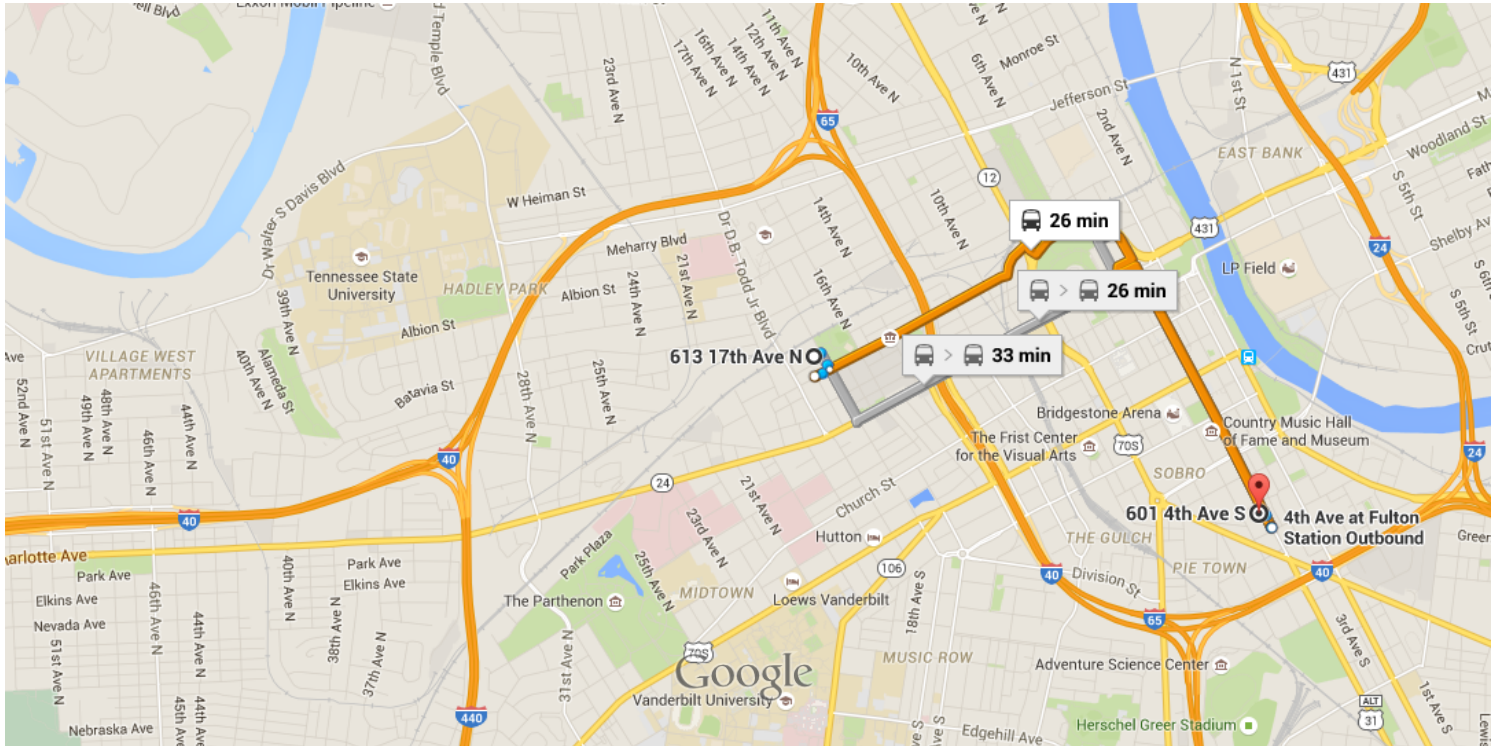

Google

613 17th Ave N, Nashville, TN 37203 to 601 4th Ave S, Nashville, TN 37210

3:17 PM - 3:43 PM (26 min)

MLK High School to Rockettown

3:17 PM ○ 613 17th Ave N  
Nashville, TN 37203

🚶 Walk  
About 3 min , 0.1 mi

Use caution - may involve errors or sections not suited for walking

↑ Head southeast on 17th Ave N toward Jo Johnston Ave

354 ft

➡ Turn right onto Jo Johnston Ave  
Destination will be on the right

302 ft

3:20 PM ○ Martin Luther King School

🚌 33 towards Lennox Village  
22 min (9 stops) · Stop ID: MLK  
Service run by Nashville Metropolitan Transit Authority

3:42 PM ○ 4th Ave at Fulton Station Outbound

Walk  
About 1 min , 338 ft

Use caution - may involve errors or sections not suited for walking

↑ Head northwest on 4th Ave S toward Lea Ave

338 ft

3:43 PM ○ 601 4th Ave S  
Nashville, TN 37210

**Tickets and information**

Nashville Metropolitan Transit Authority - 1 615-862-5950