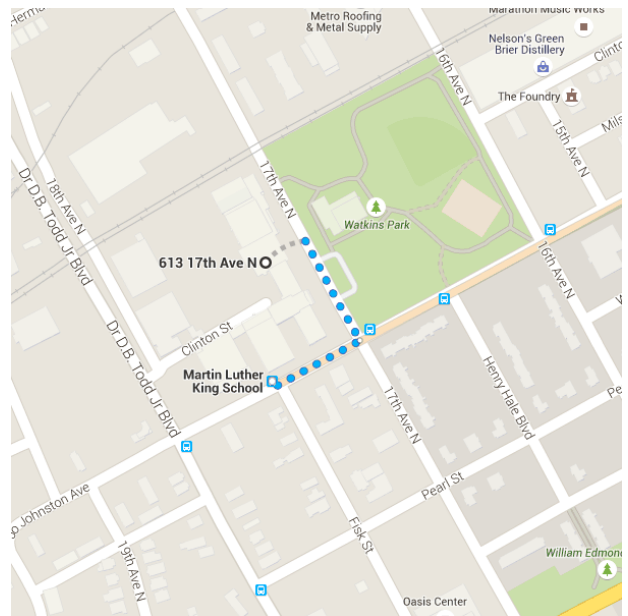

Google

613 17th Ave N, Nashville, TN 37203 to 601 4th Ave S, Nashville, TN 37210

3:17 PM - 3:43 PM (26 min)

MLK High School to Rockettown

3:17 PM ○ 613 17th Ave N  
Nashville, TN 37203

🚶 Walk  
About 3 min , 0.1 mi

Use caution - may involve errors or sections not suited for walking

↑ Head southeast on 17th Ave N toward Jo Johnston Ave

354 ft

➡ Turn right onto Jo Johnston Ave  
Destination will be on the right

302 ft

3:20 PM ○ Martin Luther King School

🚌 33 towards Lennox Village  
22 min (9 stops) · Stop ID: MLK  
Service run by Nashville Metropolitan Transit Authority

3:42 PM ○ 4th Ave at Fulton Station Outbound

Walk  
About 1 min , 338 ft

Use caution - may involve errors or sections not suited for walking

↑ Head northwest on 4th Ave S toward Lea Ave

338 ft

3:43 PM ○ 601 4th Ave S  
Nashville, TN 37210

**Tickets and information**

Nashville Metropolitan Transit Authority - 1 615-862-5950