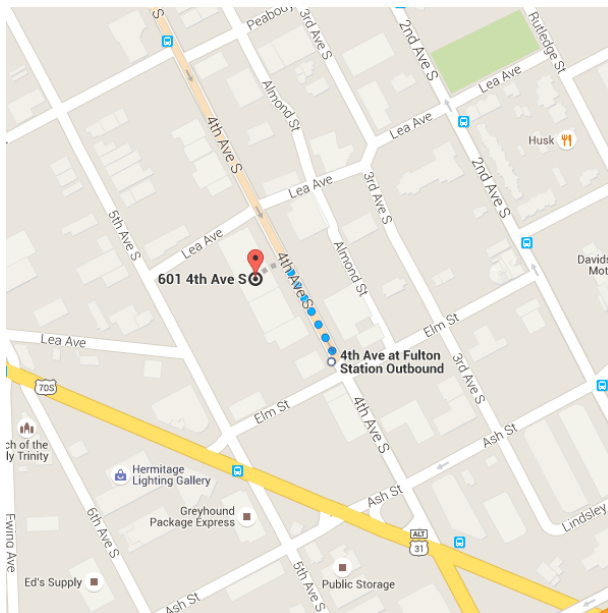

Google

613 17th Ave N, Nashville, TN 37203 to 601 4th Ave S, Nashville, TN 37210

3:17 PM - 3:43 PM (26 min)

MLK High School to Rockettown

3:17 PM ○ 613 17th Ave N  
Nashville, TN 37203

🚶 Walk  
About 3 min , 0.1 mi

Use caution - may involve errors or sections not suited for walking

↑ Head southeast on 17th Ave N toward Jo Johnston Ave

354 ft

➡ Turn right onto Jo Johnston Ave  
Destination will be on the right

302 ft

3:20 PM ○ Martin Luther King School

🚌 33 towards Lennox Village  
22 min (9 stops) · Stop ID: MLK  
Service run by Nashville Metropolitan Transit Authority

3:42 PM ○ 4th Ave at Fulton Station Outbound

Walk  
About 1 min , 338 ft

Use caution - may involve errors or sections not suited for walking

↑ Head northwest on 4th Ave S toward Lea Ave

338 ft

3:43 PM ○ 601 4th Ave S  
Nashville, TN 37210

**Tickets and information**

Nashville Metropolitan Transit Authority - 1 615-862-5950