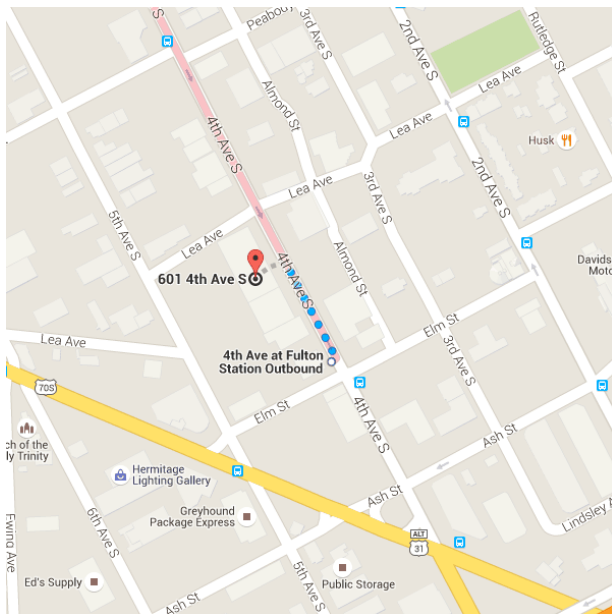

Google

1704 Heiman St, Nashville, TN 37208 to 601 4th Ave S, Nashville, TN 37210

2:41 PM - 3:11 PM (30 min)

2:41 PM ○ 1704 Heiman St

Nashville, TN 37208

🚶 Walk
About 6 min , 0.3 mi

Use caution - may involve errors or sections not suited for walking

↑ Head west on Heiman St toward Dr D.B. Todd Jr Blvd
0.1 mi

↶ Turn left onto Dr D.B. Todd Jr Blvd
0.1 mi

↶ Turn left onto Jefferson St
Destination will be on the right
79 ft

2:47 PM ○ Jefferson St & Dr DB Todd Jr Blv D

🚗 29 towards Downtown
13 min (10 stops) · Stop ID: JEFDBTEF
Service run by Nashville Metropolitan Transit Authority

3:00 PM

3:05 PM ■ Music City Central 4th - Bav 19

 **12** towards Hickory Plaza
5 min (8 stops) · Stop ID: MCC4_19
Service run by Nashville MetropolitanTransit Authority

3:10 PM  **4th Ave at Fulton Station Outbound**

 **Walk**
About 1 min , 338 ft

Use caution - may involve errors or sections not suited for walking

 **Head northwest on 4th Ave S toward Lea Ave**

338 ft

3:11 PM  **601 4th Ave S**
Nashville, TN 37210