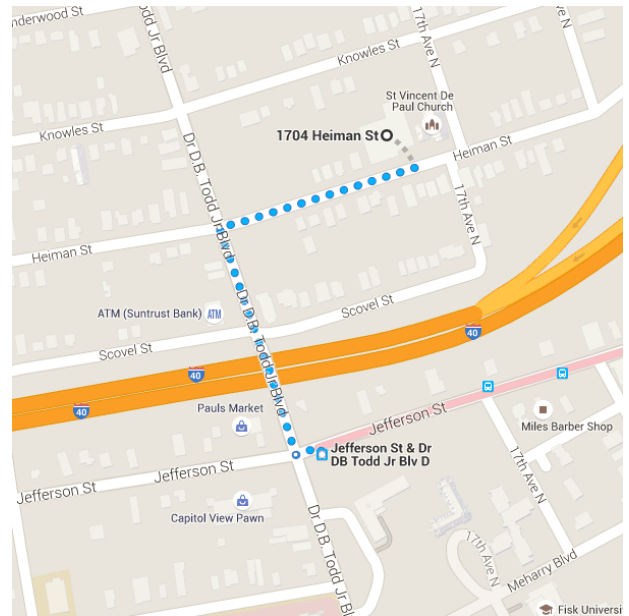

Google

1704 Heiman St, Nashville, TN 37208 to 601 4th Ave S, Nashville, TN 37210

2:41 PM - 3:11 PM (30 min)

2:41 PM ○ 1704 Heiman St

Nashville, TN 37208

🚶 Walk
About 6 min , 0.3 mi

Use caution - may involve errors or sections not suited for walking

↑ Head west on Heiman St toward Dr D.B. Todd Jr Blvd
0.1 mi

↶ Turn left onto Dr D.B. Todd Jr Blvd
0.1 mi

↶ Turn left onto Jefferson St
Destination will be on the right
79 ft

2:47 PM ○ Jefferson St & Dr DB Todd Jr Blv D

🚗 29 towards Downtown
13 min (10 stops) · Stop ID: JEFDBTEF
Service run by Nashville Metropolitan Transit Authority

3:00 PM

3:05 PM ■ Music City Central 4th - Bav 19

 **12** towards Hickory Plaza
5 min (8 stops) · Stop ID: MCC4_19
Service run by Nashville MetropolitanTransit Authority

3:10 PM  **4th Ave at Fulton Station Outbound**

 **Walk**
About 1 min , 338 ft

Use caution - may involve errors or sections not suited for walking

 **Head northwest on 4th Ave S toward Lea Ave**

338 ft

3:11 PM  **601 4th Ave S**
Nashville, TN 37210