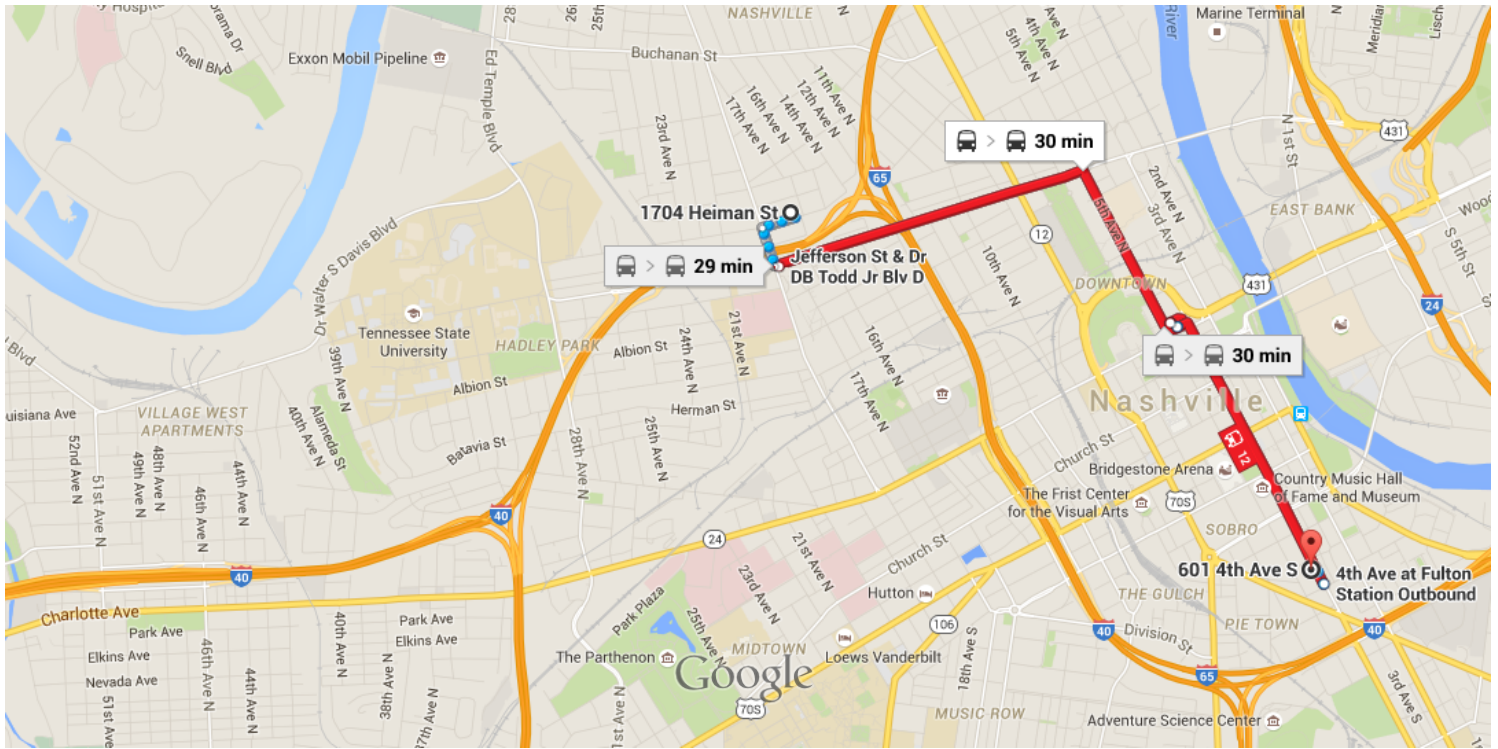

Google

1704 Heiman St, Nashville, TN 37208 to 601 4th Ave S, Nashville, TN 37210

2:41 PM - 3:11 PM (30 min)

2:41 PM ○ 1704 Heiman St

Nashville, TN 37208

🚶 Walk
About 6 min , 0.3 mi

Use caution - may involve errors or sections not suited for walking

↑ Head west on Heiman St toward Dr D.B. Todd Jr Blvd
0.1 mi

↶ Turn left onto Dr D.B. Todd Jr Blvd
0.1 mi

↶ Turn left onto Jefferson St
Destination will be on the right
79 ft

2:47 PM ○ Jefferson St & Dr DB Todd Jr Blv D

🚗 29 towards Downtown
13 min (10 stops) · Stop ID: JEFDBTEF
Service run by Nashville Metropolitan Transit Authority

3:00 PM

3:05 PM ■ Music City Central 4th - Bav 19

 **12** towards Hickory Plaza
5 min (8 stops) · Stop ID: MCC4_19
Service run by Nashville MetropolitanTransit Authority

3:10 PM  **4th Ave at Fulton Station Outbound**

 **Walk**
About 1 min , 338 ft

Use caution - may involve errors or sections not suited for walking

 **Head northwest on 4th Ave S toward Lea Ave**

338 ft

3:11 PM  **601 4th Ave S**
Nashville, TN 37210