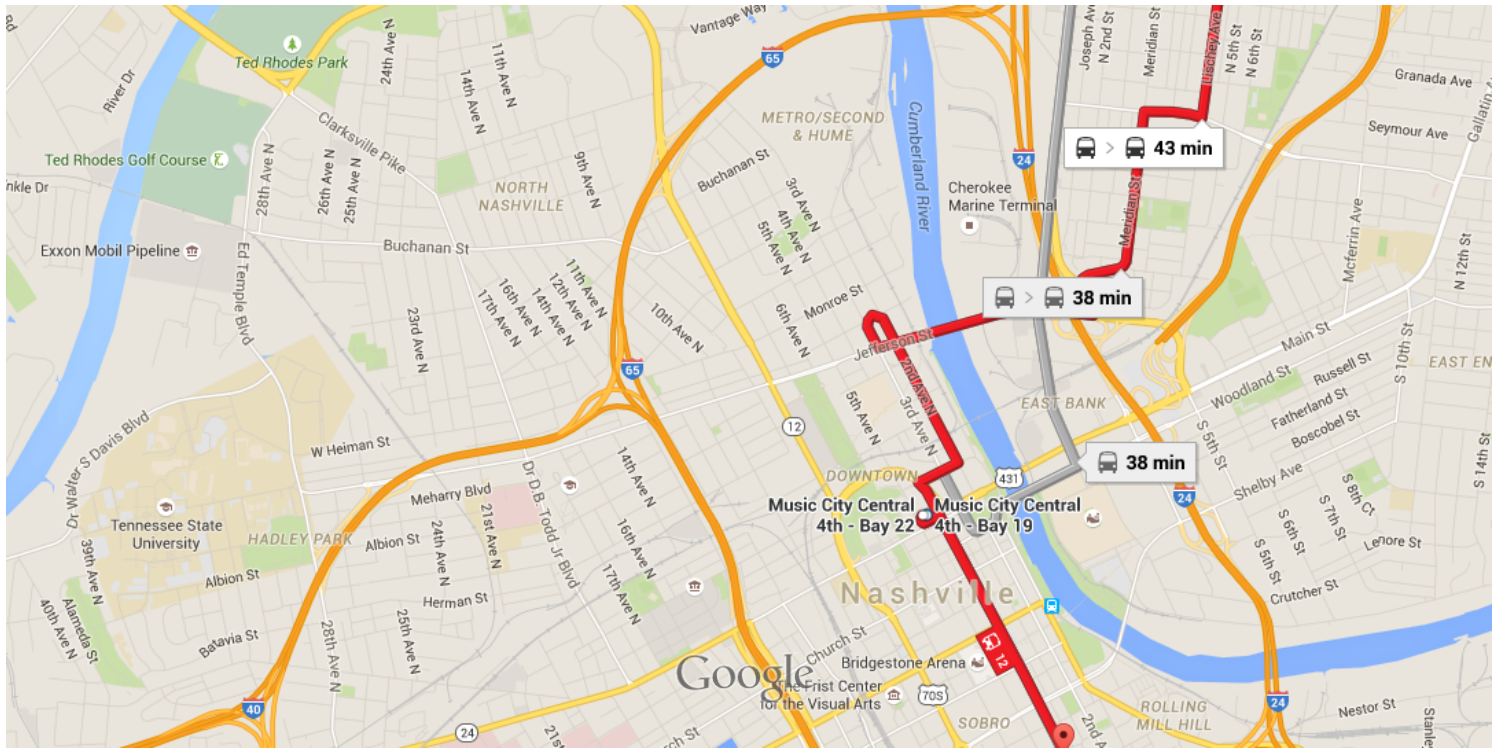

Google

123 Douglas Ave, Nashville, TN 37207 to 601 4th Ave S, Nashville, TN 37210

2:30 PM - 3:13 PM (43 min)

2:30 PM 123 Douglas Ave  
Nashville, TN 37207

Walk  
About 4 min , 0.2 mi

Use caution - may involve errors or sections not suited for walking

Head east on Douglas Ave toward Stockell St

Destination will be on the right

0.2 mi

2:34 PM Douglas Ave & Pennock Ave EB

**28** towards Downtown  
19 min (18 stops) · Stop ID: DOUPENEN  
Service run by Nashville Metropolitan Transit Authority

2:53 PM  
3:05 PM Music City Central 4th - Bay 19

 **12** towards Hickory Plaza  
 5 min (9 stops) · Stop ID: MCC4\_19  
 Service run by Nashville MetropolitanTransit Authority

3:10 PM  **4th Ave S & Ash St SB**

 Walk  
 About 3 min , 0.1 mi

Use caution - may involve errors or sections not suited for walking

 Head **northwest** on **4th Ave S** toward **Elm St**

 Destination will be on the left

---

 0.1 mi

3:13 PM  **601 4th Ave S**  
 Nashville, TN 37210