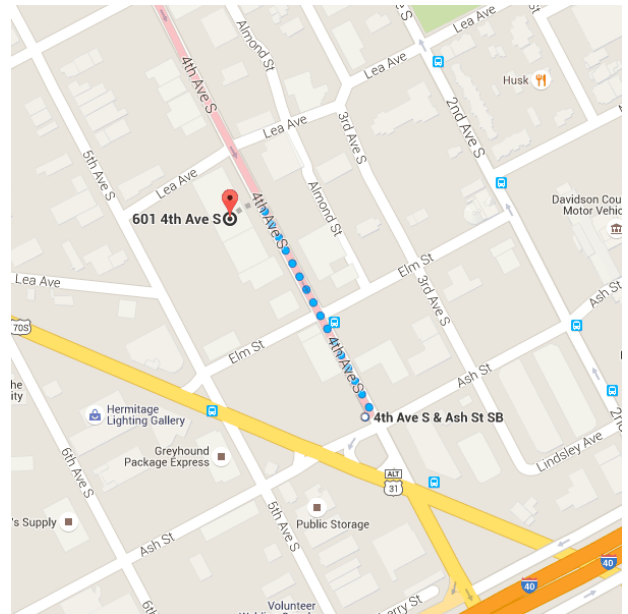

Google

123 Douglas Ave, Nashville, TN 37207 to 601 4th Ave S, Nashville, TN 37210

2:30 PM - 3:13 PM (43 min)

2:30 PM 123 Douglas Ave  
Nashville, TN 37207

Walk  
About 4 min , 0.2 mi

Use caution - may involve errors or sections not suited for walking

Head east on Douglas Ave toward Stockell St

Destination will be on the right

0.2 mi

2:34 PM Douglas Ave & Pennock Ave EB

**28** towards Downtown  
19 min (18 stops) · Stop ID: DOUPENEN  
Service run by Nashville Metropolitan Transit Authority

2:53 PM  
3:05 PM Music City Central 4th - Bay 19

 **12** towards Hickory Plaza  
 5 min (9 stops) · Stop ID: MCC4\_19  
 Service run by Nashville MetropolitanTransit Authority

3:10 PM  **4th Ave S & Ash St SB**

 Walk  
 About 3 min , 0.1 mi

Use caution - may involve errors or sections not suited for walking

 Head **northwest** on **4th Ave S** toward **Elm St**

 Destination will be on the left

---

 0.1 mi

3:13 PM  **601 4th Ave S**  
 Nashville, TN 37210