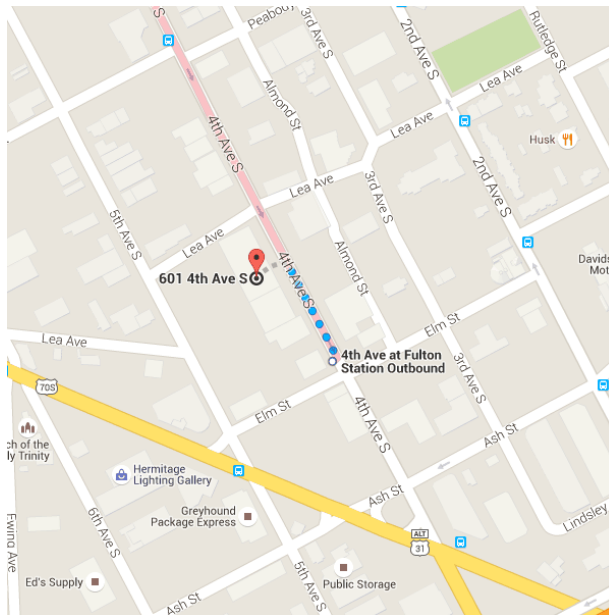

Google

700 Broadway, Nashville, TN 37203 to 601 4th Ave S, Nashville, TN 37210

2:43 PM - 2:51 PM (8 min)

2:43 PM ○ 700 Broadway

Nashville, TN 37203

Walk
About 4 min , 0.3 mi

Use caution - may involve errors or sections not suited for walking

↑ Head northeast on Broadway toward 7th Ave S

Destination will be on the left

0.3 mi

2:47 PM ○ 4th Ave N & Broadway Ave SB

Bus 12 towards Wallace & I-24
3 min (3 stops) · Stop ID: 4AVBROSN
Service run by Nashville Metropolitan Transit Authority

2:50 PM ○ 4th Ave at Fulton Station Outbound

Walk
About 1 min , 338 ft

Use caution - may involve errors or sections not suited for walking

↑ Head northwest on 4th Ave S toward Lea Ave

338 ft

2:51 PM  601 4th Ave S
Nashville, TN 37210

Map data ©2015 Google, Nashville Davidson County 500 ft 