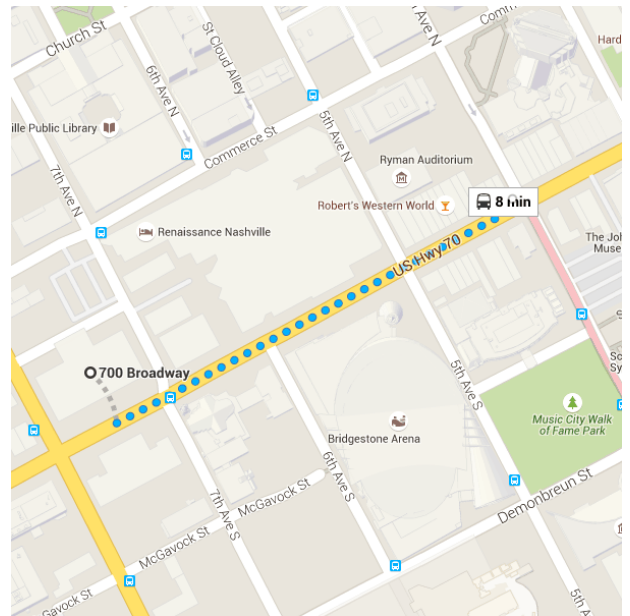

Google

700 Broadway, Nashville, TN 37203 to 601 4th Ave S, Nashville, TN 37210

2:43 PM - 2:51 PM (8 min)

2:43 PM ○ 700 Broadway

Nashville, TN 37203

Walk
About 4 min , 0.3 mi

Use caution - may involve errors or sections not suited for walking

↑ Head northeast on Broadway toward 7th Ave S

Destination will be on the left

0.3 mi

2:47 PM ○ 4th Ave N & Broadway Ave SB

Bus 12 towards Wallace & I-24
3 min (3 stops) · Stop ID: 4AVBROSN
Service run by Nashville Metropolitan Transit Authority

2:50 PM ○ 4th Ave at Fulton Station Outbound

Walk
About 1 min , 338 ft

Use caution - may involve errors or sections not suited for walking

↑ Head northwest on 4th Ave S toward Lea Ave

338 ft

2:51 PM  601 4th Ave S
Nashville, TN 37210

Map data ©2015 Google, Nashville Davidson County 500 ft 