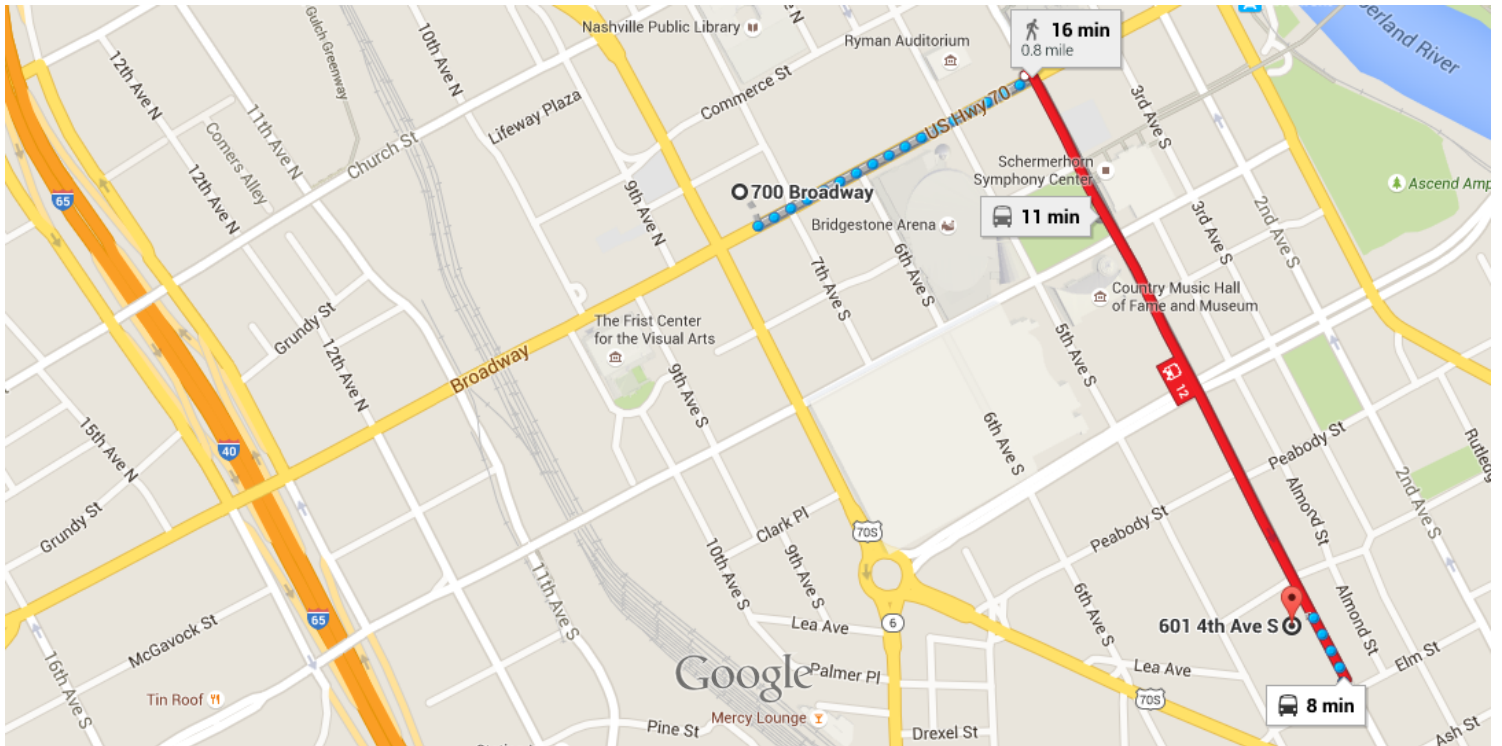

Google

700 Broadway, Nashville, TN 37203 to 601 4th Ave S, Nashville, TN 37210

2:43 PM - 2:51 PM (8 min)

2:43 PM ○ 700 Broadway

Nashville, TN 37203

Walk
About 4 min , 0.3 mi

Use caution - may involve errors or sections not suited for walking

↑ Head northeast on Broadway toward 7th Ave S

Destination will be on the left

0.3 mi

2:47 PM ○ 4th Ave N & Broadway Ave SB

Bus 12 towards Wallace & I-24
3 min (3 stops) · Stop ID: 4AVBROSN
Service run by Nashville Metropolitan Transit Authority

2:50 PM ○ 4th Ave at Fulton Station Outbound

Walk
About 1 min , 338 ft

Use caution - may involve errors or sections not suited for walking

↑ Head northwest on 4th Ave S toward Lea Ave

338 ft

2:51 PM  601 4th Ave S
Nashville, TN 37210

Map data ©2015 Google, Nashville Davidson County 500 ft 