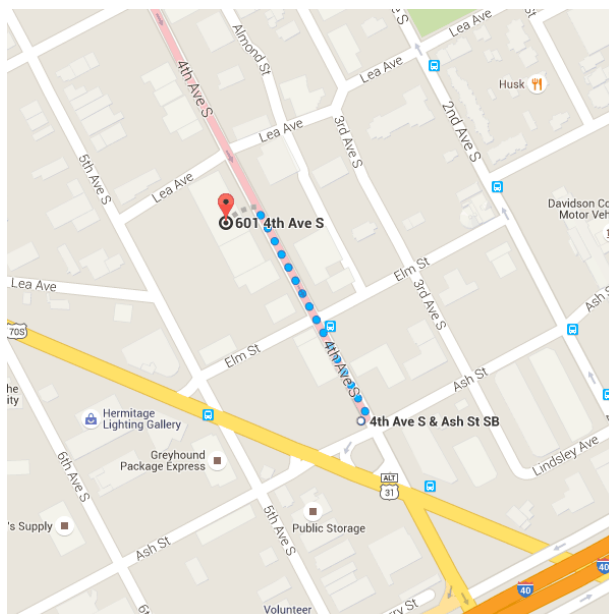

Google

3812 Hillsboro Pike, Nashville, TN 37215 to 601 4th Ave S, Nashville, TN 37210 2:33 PM - 3:23 PM (50 min)

2:33 PM **○** 3812 Hillsboro Pike
Nashville, TN 37215

🚶 Walk
About 6 min , 0.3 mi

Use caution - may involve errors or sections not suited for walking

↑ Head south
148 ft

➡ Turn right toward US-431 N/Hillsboro Pike
0.1 mi

➡ Turn right onto US-431 N/Hillsboro Pike
i Destination will be on the right
0.1 mi

2:39 PM **○** Hillsboro High School

🚌 7 towards Downtown
29 min (38 stops) · Stop ID: HBHS
Service run by Nashville Metropolitan Transit Authority

3:08 PM **○**
3:15 PM **■** Music City Central 4th - Bav 19

 **12** towards Harding-Grassmere
5 min (9 stops) · Stop ID: MCC4_19
Service run by Nashville MetropolitanTransit Authority

3:20 PM  4th Ave S & Ash St SB

 Walk
About 3 min , 0.1 mi

Use caution - may involve errors or sections not suited for walking

 Head northwest on 4th Ave S toward Elm St

 Destination will be on the left

0.1 mi

3:23 PM  601 4th Ave S
Nashville, TN 37210