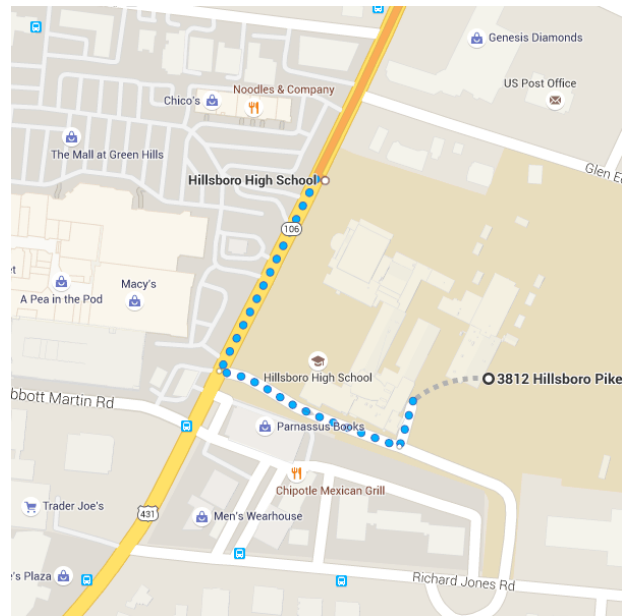

Google

3812 Hillsboro Pike, Nashville, TN 37215 to 601 4th Ave S, Nashville, TN 37210 2:33 PM - 3:23 PM (50 min)

2:33 PM **○** 3812 Hillsboro Pike
Nashville, TN 37215

🚶 Walk
About 6 min , 0.3 mi

Use caution - may involve errors or sections not suited for walking

↑ Head south
148 ft

➡ Turn right toward US-431 N/Hillsboro Pike
0.1 mi

➡ Turn right onto US-431 N/Hillsboro Pike
i Destination will be on the right
0.1 mi

2:39 PM **○** Hillsboro High School

🚌 7 towards Downtown
29 min (38 stops) · Stop ID: HBHS
Service run by Nashville Metropolitan Transit Authority

3:08 PM **○**
3:15 PM **■** Music City Central 4th - Bav 19

 **12** towards Harding-Grassmere
5 min (9 stops) · Stop ID: MCC4_19
Service run by Nashville MetropolitanTransit Authority

3:20 PM  4th Ave S & Ash St SB

 Walk
About 3 min , 0.1 mi

Use caution - may involve errors or sections not suited for walking

 Head northwest on 4th Ave S toward Elm St

 Destination will be on the left

0.1 mi

3:23 PM  601 4th Ave S
Nashville, TN 37210