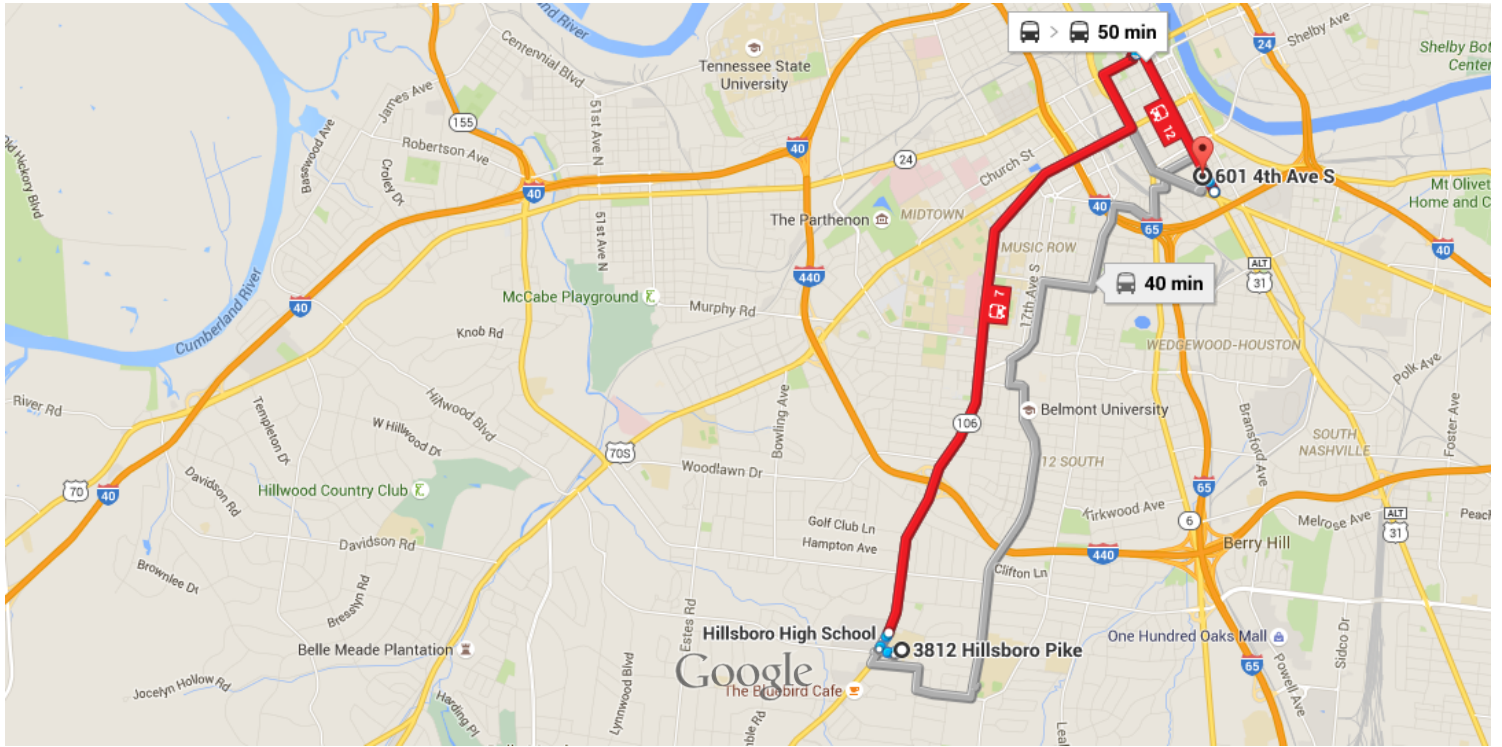

Google

3812 Hillsboro Pike, Nashville, TN 37215 to 601 4th Ave S, Nashville, TN 37210 2:33 PM - 3:23 PM (50 min)

2:33 PM **○** 3812 Hillsboro Pike
Nashville, TN 37215

🚶 Walk
About 6 min , 0.3 mi

Use caution - may involve errors or sections not suited for walking

↑ Head south
148 ft

➡ Turn right toward US-431 N/Hillsboro Pike
0.1 mi

➡ Turn right onto US-431 N/Hillsboro Pike
i Destination will be on the right
0.1 mi

2:39 PM **○** Hillsboro High School

🚌 7 towards Downtown
29 min (38 stops) · Stop ID: HBHS
Service run by Nashville Metropolitan Transit Authority

3:08 PM **○**
3:15 PM **■** Music City Central 4th - Bav 19

 **12** towards Harding-Grassmere
5 min (9 stops) · Stop ID: MCC4_19
Service run by Nashville MetropolitanTransit Authority

3:20 PM  4th Ave S & Ash St SB

 Walk
About 3 min , 0.1 mi

Use caution - may involve errors or sections not suited for walking

 Head northwest on 4th Ave S toward Elm St

 Destination will be on the left

0.1 mi

3:23 PM  601 4th Ave S
Nashville, TN 37210