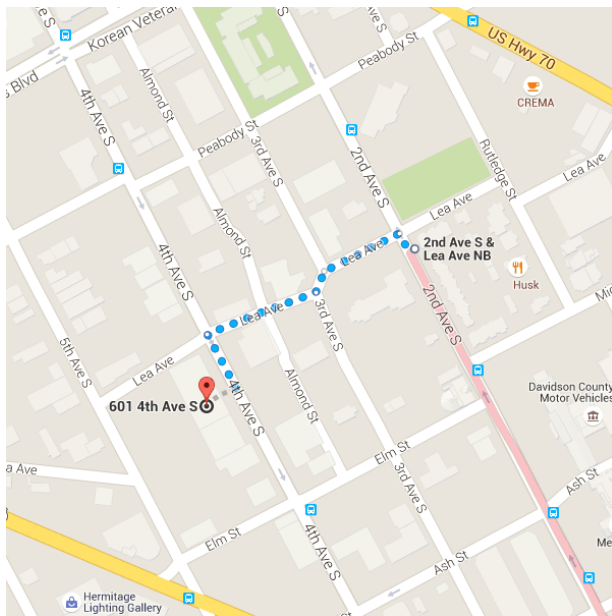

Walk

About 4 min , 0.2 mi

Use caution - may involve errors or sections not suited for walking

Head northwest on 2nd Ave S toward Lea Ave

Turn left onto Lea Ave

Slight left onto 3rd Ave S

Turn right onto Lea Ave

Turn left onto 4th Ave S

Destination will be on the right

66 ft

259 ft

72 ft

361 ft

197 ft

3:22 PM

601 4th Ave S

Nashville, TN 37210

Tickets and information

Nashville Metropolitan Transit Authority - 1 615-862-5950

These directions are for planning purposes only. You may find that construction projects, traffic, weather, or other events may cause conditions to differ from the map results, and you should plan your route accordingly. You must obey all signs or notices regarding your route.

Map data ©2015 Google 1 mi