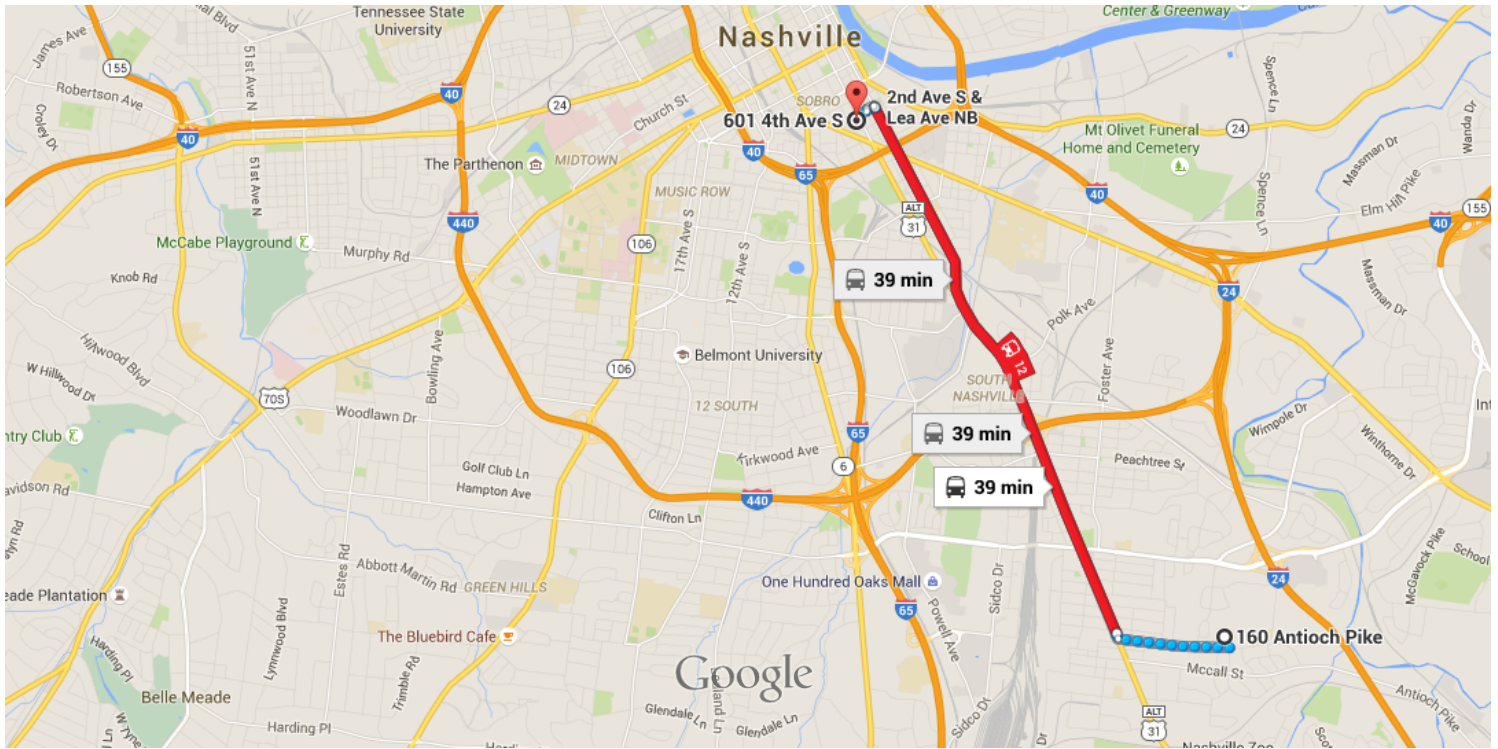

Google

160 Antioch Pike, Nashville, TN 37211 to 601 4th Ave S, Nashville, TN 37210

2:43 PM - 3:22 PM (39 min)

2:43 PM ○ 160 Antioch Pike

Nashville, TN 37211

Walk  
About 17 min , 0.8 mi

Use caution - may involve errors or sections not suited for walking

Head west on Antioch Pike toward Mimosa Dr

0.8 mi

Turn right onto Nolensville Pike

Destination will be on the right

203 ft

3:00 PM ○ Nolensville Pike & Antioch Pike NB

12 towards Downtown  
18 min (22 stops) · Stop ID: NOLANTNF  
Service run by Nashville Metropolitan Transit Authority

3:18 PM ○ 2nd Ave S & Lea Ave NB

Walk

About 4 min , 0.2 mi

Use caution - may involve errors or sections not suited for walking

Head northwest on 2nd Ave S toward Lea Ave

Turn left onto Lea Ave

Slight left onto 3rd Ave S

Turn right onto Lea Ave

Turn left onto 4th Ave S

Destination will be on the right

66 ft

259 ft

72 ft

361 ft

197 ft