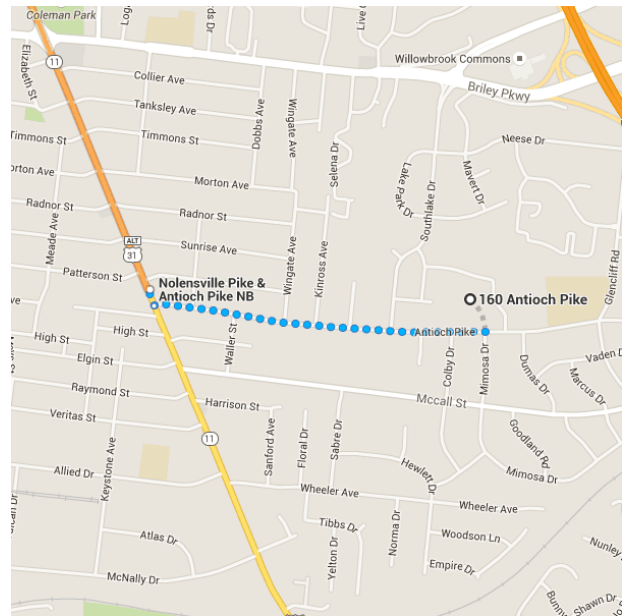

Google

160 Antioch Pike, Nashville, TN 37211 to 601 4th Ave S, Nashville, TN 37210

2:43 PM - 3:22 PM (39 min)

2:43 PM ○ 160 Antioch Pike

Nashville, TN 37211

Walk  
About 17 min , 0.8 mi

Use caution - may involve errors or sections not suited for walking

Head west on Antioch Pike toward Mimosa Dr

0.8 mi

Turn right onto Nolensville Pike

Destination will be on the right

203 ft

3:00 PM ○ Nolensville Pike & Antioch Pike NB

12 towards Downtown  
18 min (22 stops) · Stop ID: NOLANTNF  
Service run by Nashville Metropolitan Transit Authority

3:18 PM ○ 2nd Ave S & Lea Ave NB

Walk

About 4 min , 0.2 mi

Use caution - may involve errors or sections not suited for walking

Head northwest on 2nd Ave S toward Lea Ave

Turn left onto Lea Ave

Slight left onto 3rd Ave S

Turn right onto Lea Ave

Turn left onto 4th Ave S

Destination will be on the right

66 ft

259 ft

72 ft

361 ft

197 ft