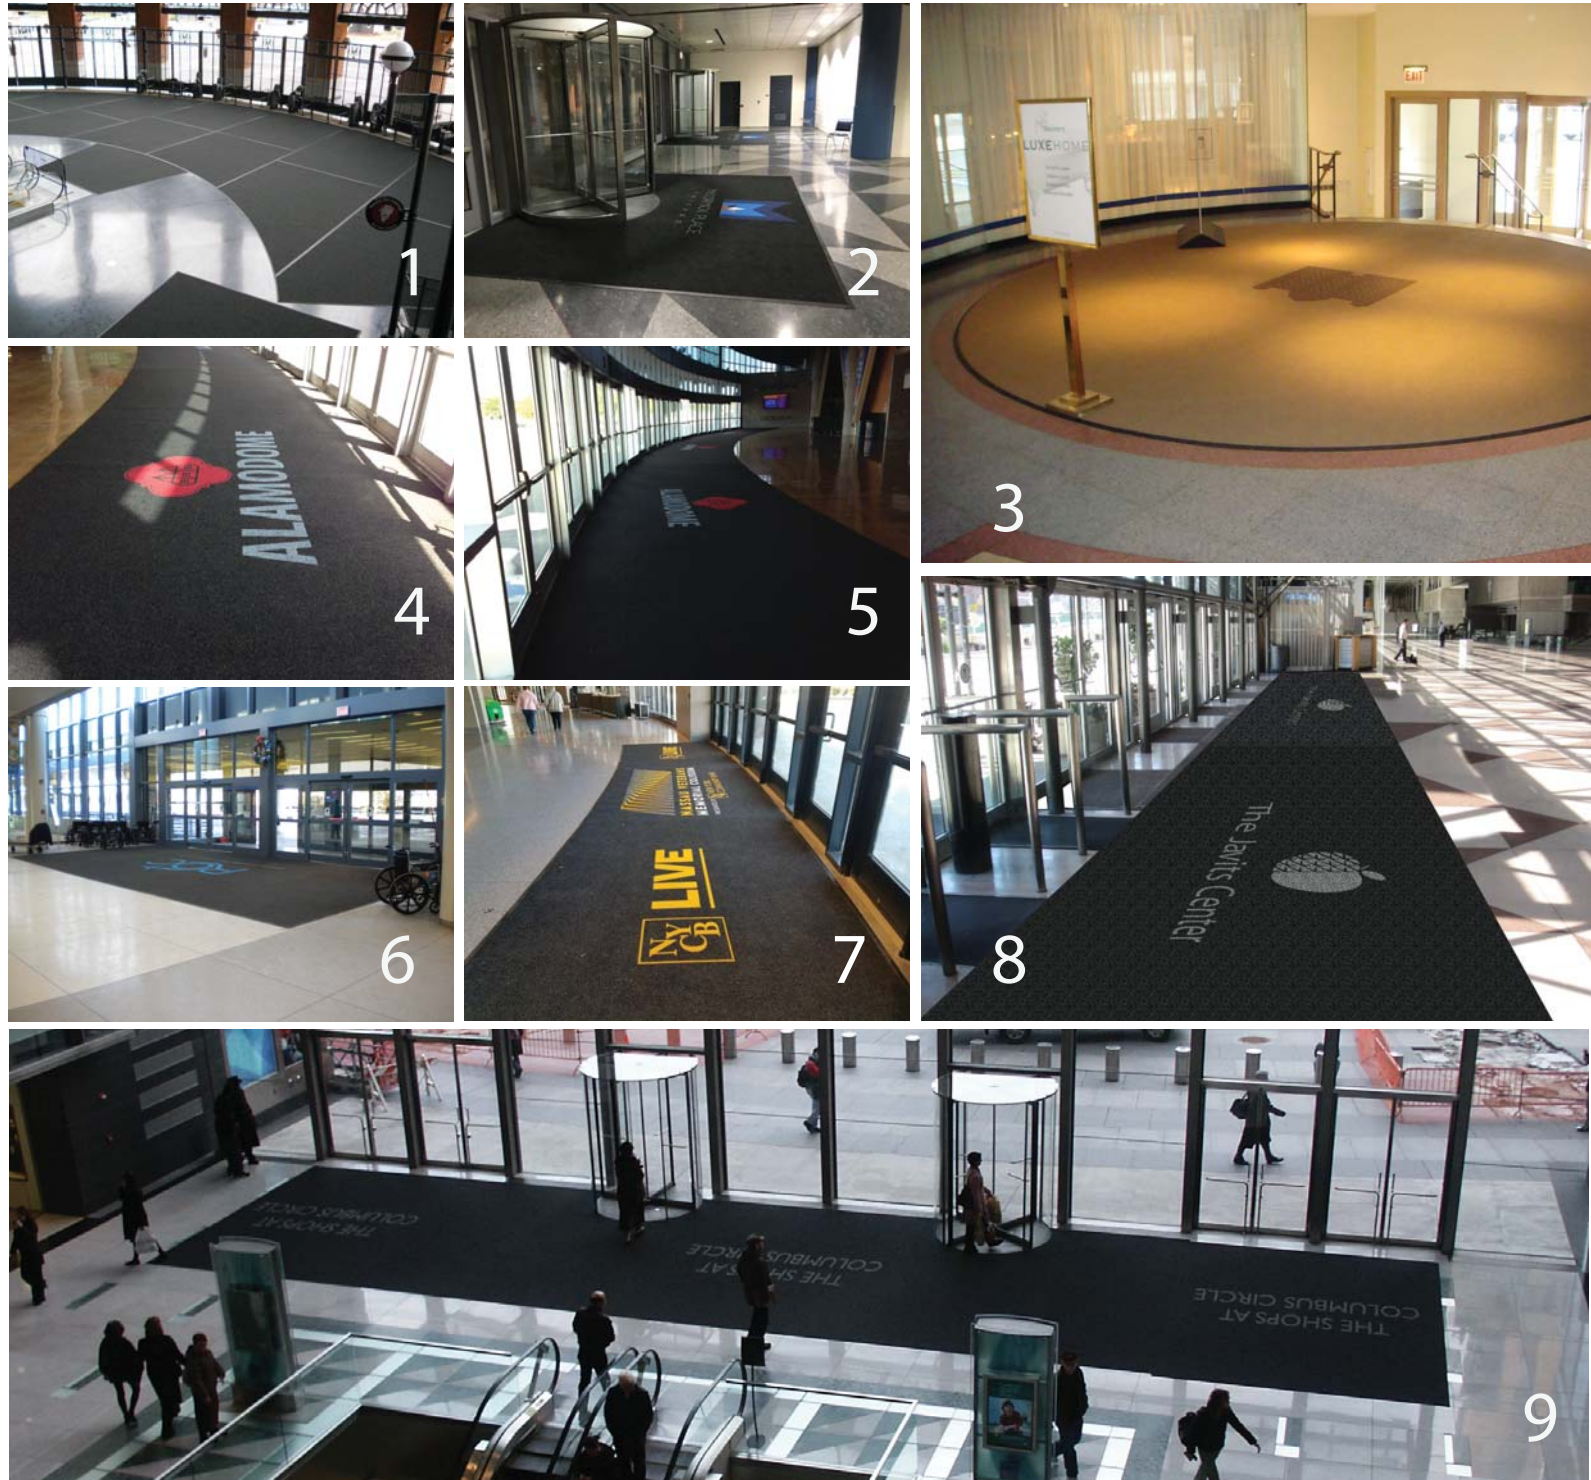

# Proform™ Stadium and Large Arena Entrance Mats & Installations

(1) CitiField Stadium; (2) McCormick Center; (3) Merchandise Mart; (4) North Entrance Alamodome; (5) South Entrance Alamodome; (6) Rochester International Airport; (7) Nassau Veterans Memorial Coliseum; (8) Jacob Javits Center; (9) The Shops of Columbus Circle