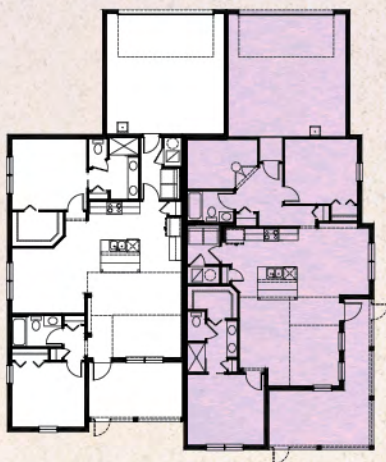

CONCH COTTAGES

Dreamsicle

2 Bedrooms, 2 Baths, Den/Hobby, 2-Car Garage

Bamboo Dreamsicle

Camellia Dreamsicle

Total Living Area	1,378 S.F.
2-Car Garage	466 S.F.
Covered Porch	250 S.F.
Total Sq. Ft.	2,094 S.F.