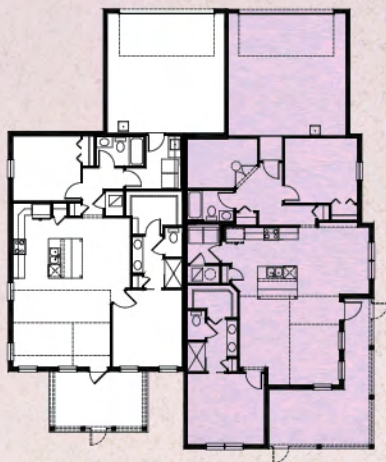

CONCH COTTAGES

Dreamsicle

2 Bedrooms, 2 Baths, Den/Hobby, 2-Car Garage

Bamboo Dreamsicle

Camellia Dreamsicle

Total Living Area	1,378 S.F.
2-Car Garage	466 S.F.
Covered Porch	250 S.F.
Total Sq. Ft.	2,094 S.F.