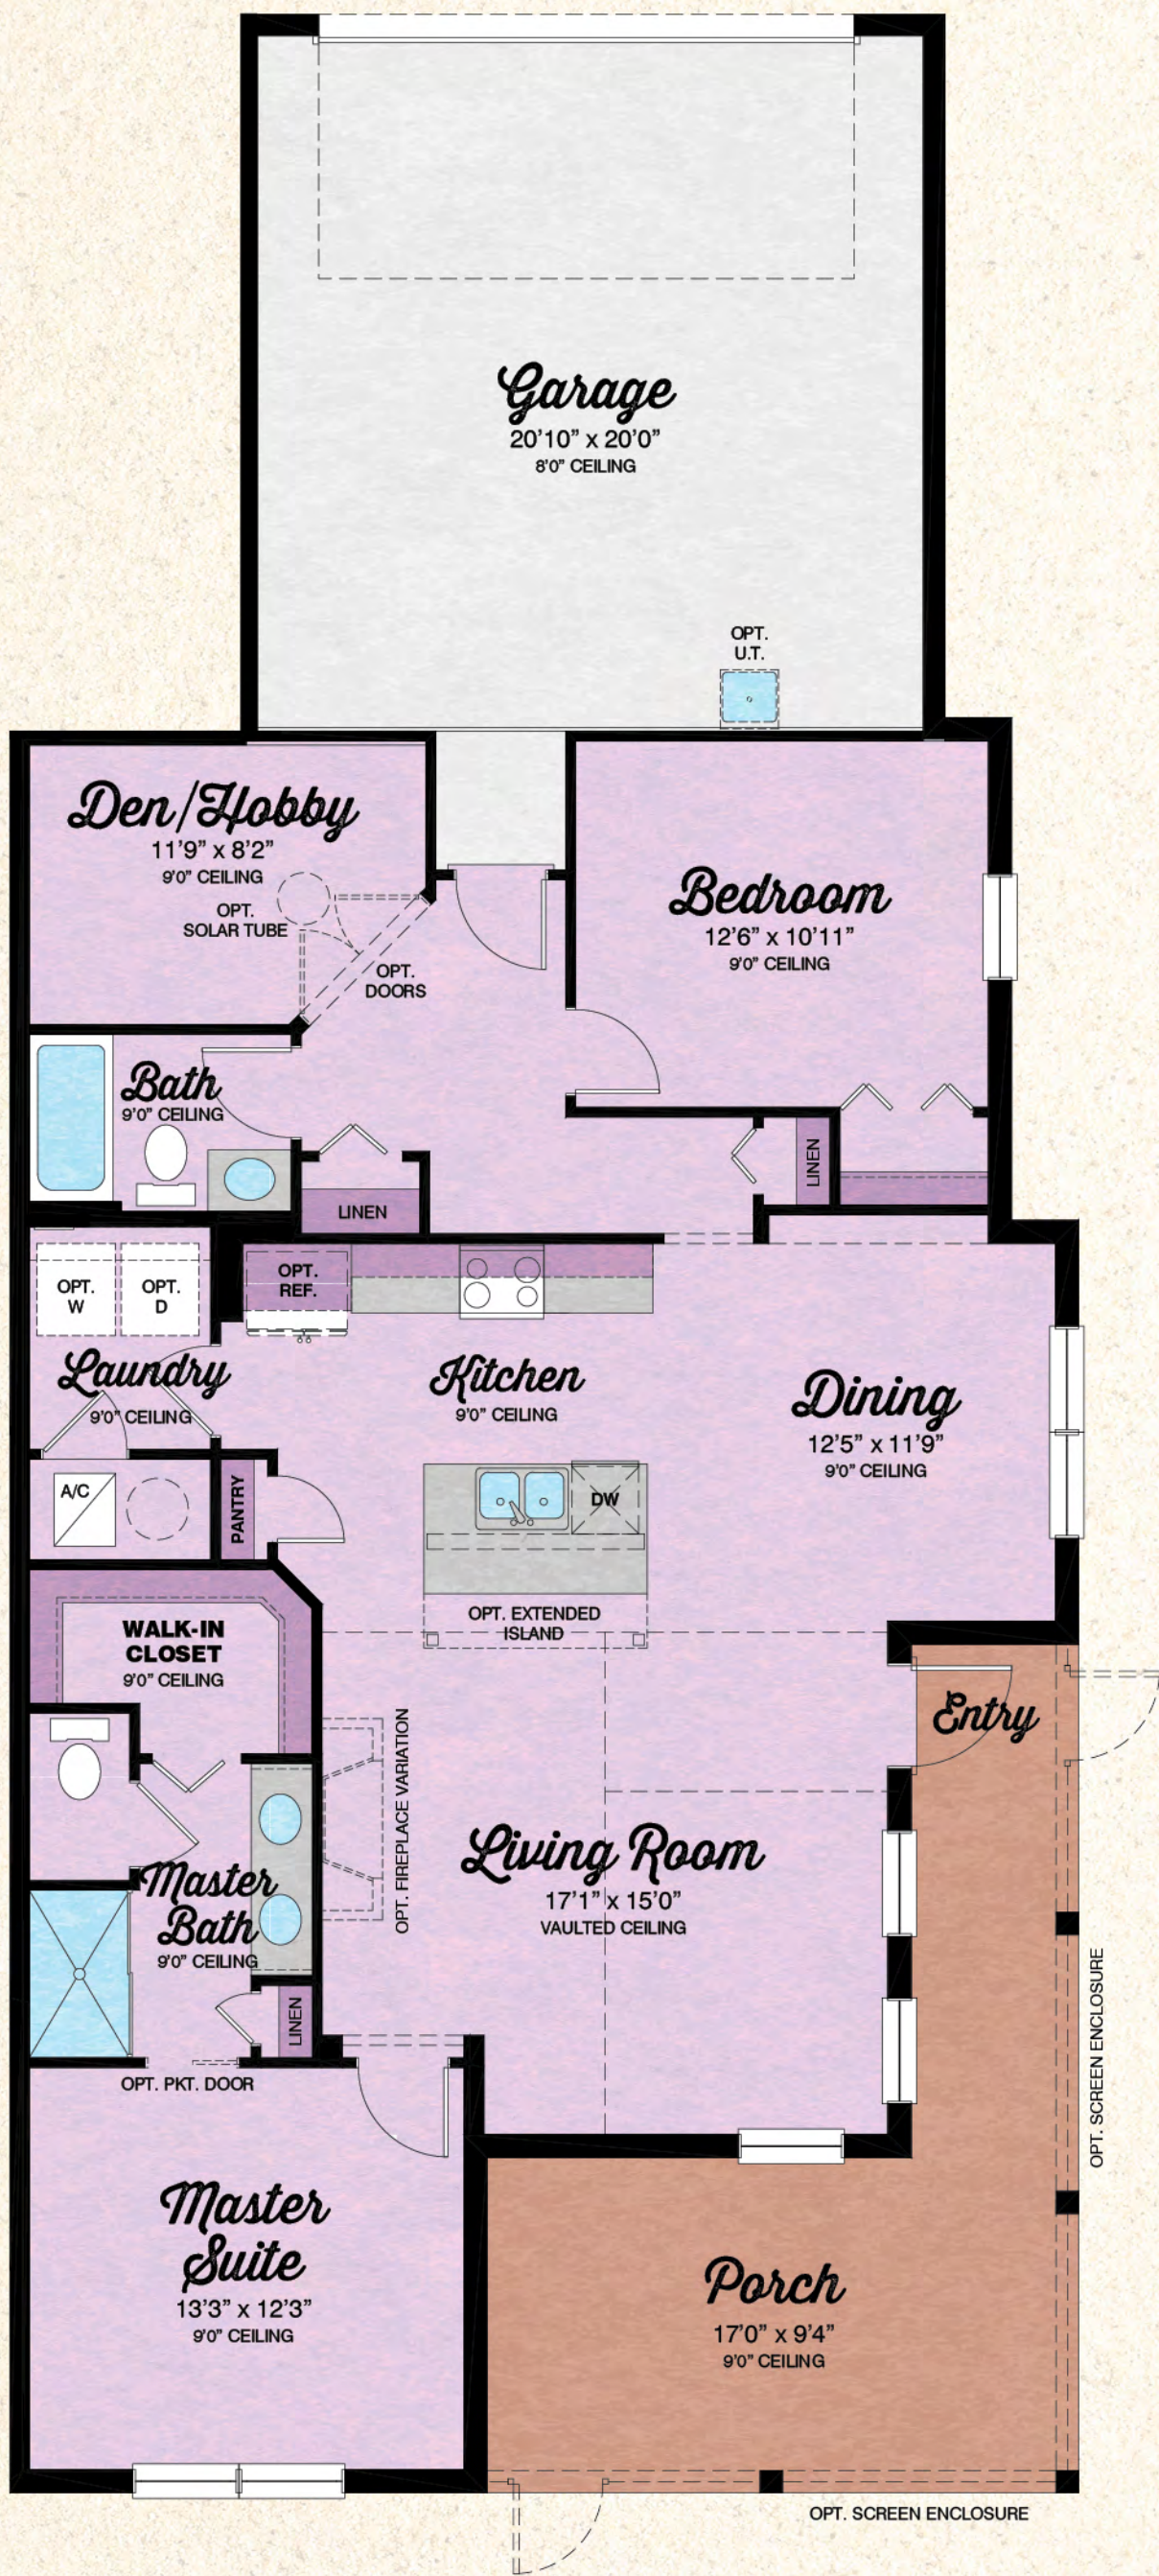

CONCH COTTAGES

Dreamsicle

2 Bedrooms, 2 Baths, Den/Hobby, 2-Car Garage

Bamboo Dreamsicle

Camellia Dreamsicle

Total Living Area	1,378 S.F.
2-Car Garage	466 S.F.
Covered Porch	250 S.F.
Total Sq. Ft.	2,094 S.F.