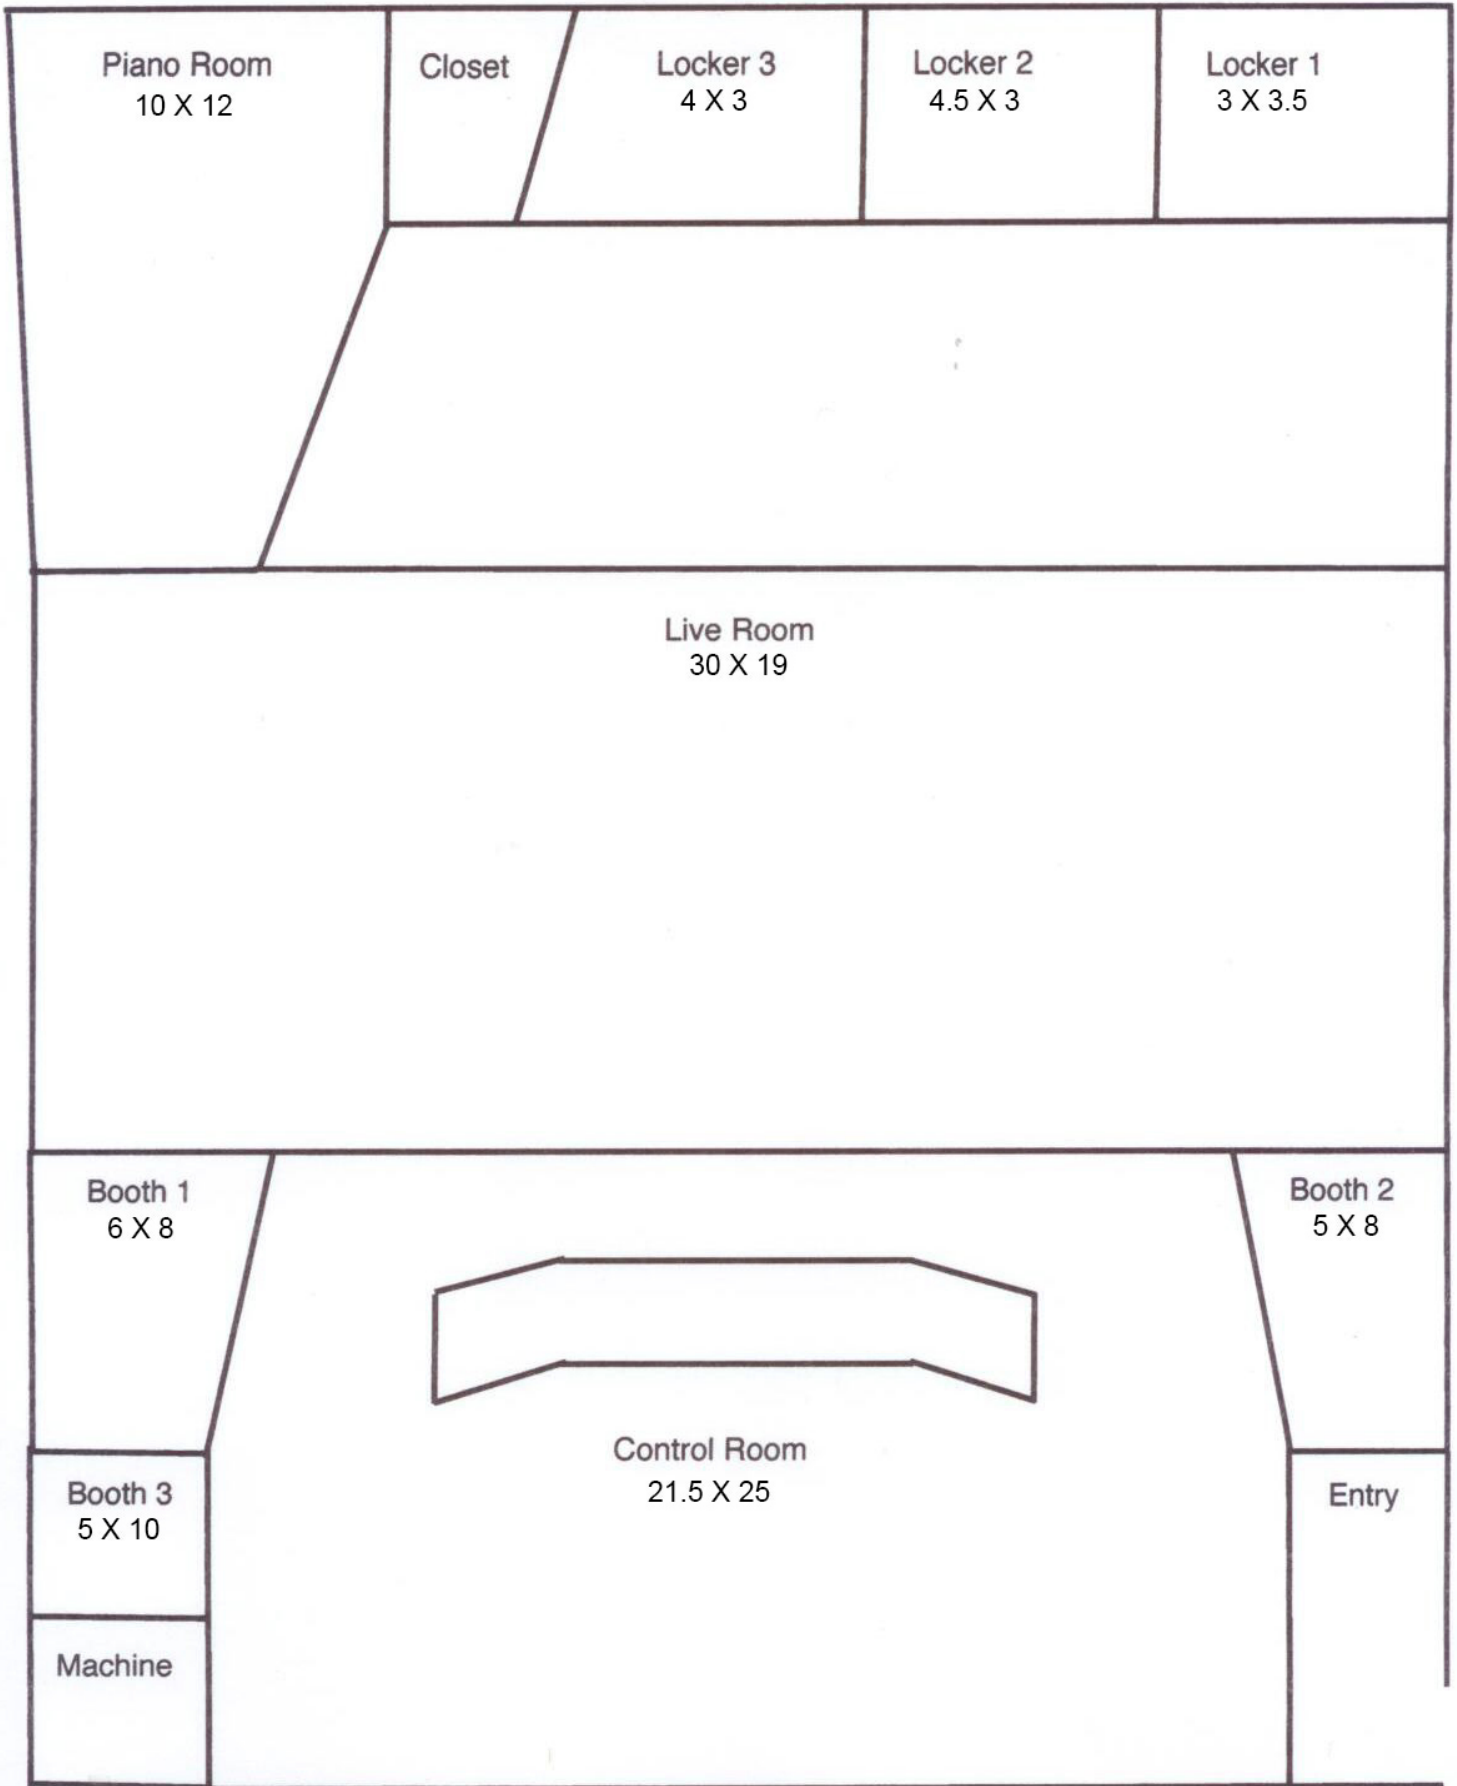

**EQ:**

- (1) Millennia NSEQ-2 (ST)
- (1) Pultec EQH-2
- (2) Tube-Tech PE-1C

Piano Room  
10 X 12

Closet

Locker 3  
4 X 3

Locker 2  
4.5 X 3

Locker 1  
3 X 3.5

Live Room  
30 X 19

Booth 1  
6 X 8

Booth 2  
5 X 8

Booth 3  
5 X 10

Control Room  
21.5 X 25

Machine

Entry