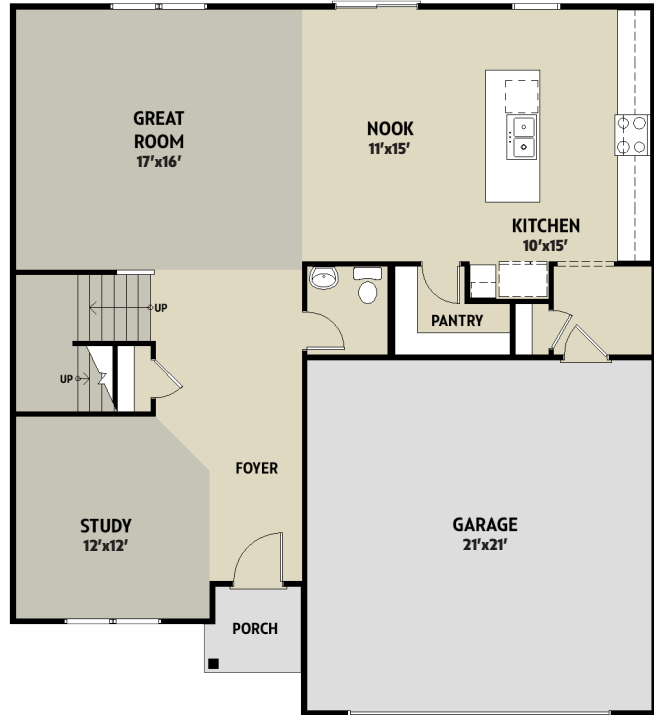

THE ARTHUR

HARMONY SERIES

4

Bedrooms

2.5

Bathrooms

2606

Finished Sq. Ft.

2

Car Garage

Elevation A | Brick A

Elevation B | Brick A

Elevation C | Brick A

Elevation D | Brick A

Elevation E | Brick A

FIRST FLOOR

SECOND FLOOR