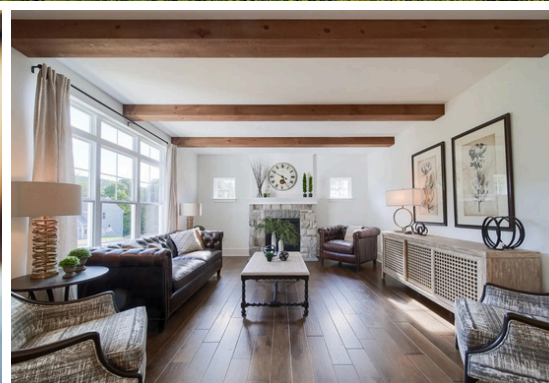

WELCOME TO ROCKVILLE ESTATES

MARYSVILLE, PA

Built For The Way You Live.
garmanbuilders.com
717-733-4383

Garman
BUILDERS
G

STARTING PRICE:
\$450S

ROCKVILLE ESTATES

Rockville Estates is a single-family community that offers an escape to a simpler, more relaxing lifestyle, with fantastic river views and beautiful sunsets.

Rockville is ideal for families of all sizes with dual suite and first-floor living suite options available.

Garman Builders sets the standard in new home construction. Combining over 50 years of expertise with innovative building science, we deliver a better-built, more efficient home backed by a guaranteed settlement date.