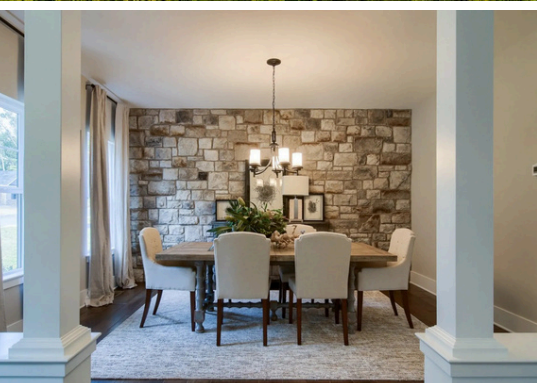

WELCOME TO ROCKVILLE ESTATES

MARYSVILLE, PA

Built For The Way You Live.
garmanbuilders.com
717-733-4383

Garman
BUILDERS
G

STARTING PRICE:
\$450S

ROCKVILLE ESTATES

Rockville Estates is a single-family community that offers an escape to a simpler, more relaxing lifestyle, with fantastic river views and beautiful sunsets.

Rockville is ideal for families of all sizes with dual suite and first-floor living suite options available.

Garman Builders sets the standard in new home construction. Combining over 50 years of expertise with innovative building science, we deliver a better-built, more efficient home backed by a guaranteed settlement date.