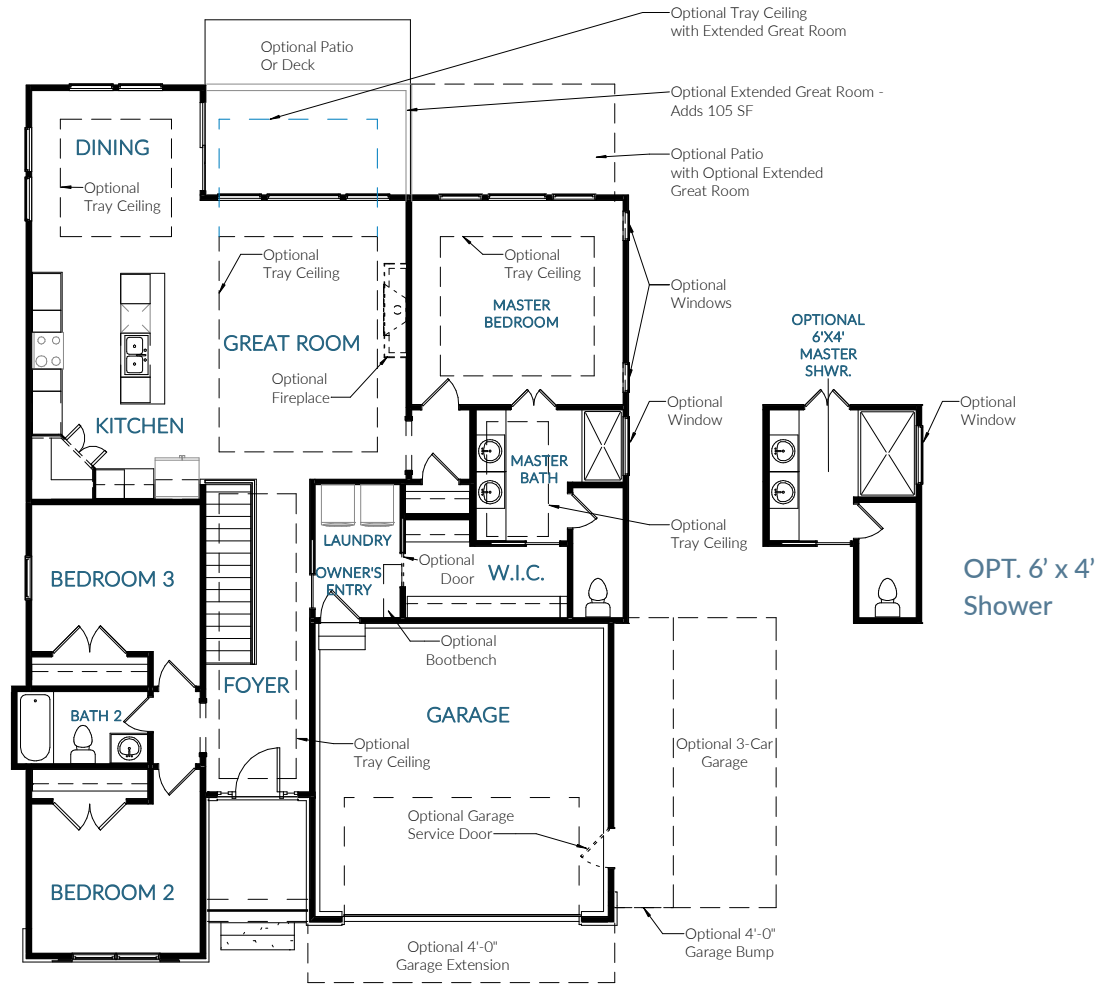

The Westbrook

Approx. 1,688 - 2,702 Square Feet | Ranch | 3 - 5 Bedrooms | 2 - 3 Bathrooms

Main Level

Note: Window location, square footage, & structural options may vary and are subject to change.

The Westbrook

Approx. 1,688 - 2,702 Square Feet | Ranch | 3 - 5 Bedrooms | 2 - 3 Bathrooms

Farmhouse

Craftsman

Heritage

Prairie

The Westbrook

Approx. 1,688 - 2,702 Square Feet | Ranch | 3 - 5 Bedrooms | 2 - 3 Bathrooms

Optional Finished Basement - Approx. Square Feet 753 - 924