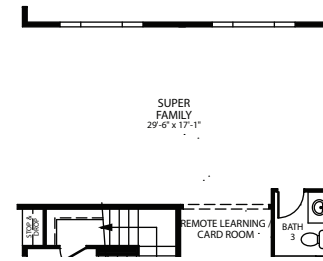

RESIDENCE 4 | 3 - 5 Bedrooms | 3.5 Bathrooms | 3 Car Garage | approx. 3,489 sq. ft.

Elevation A

Elevation B

Elevation C

FIRST FLOOR

SECOND FLOOR

OPT. DEN/ FLEX

OPT. SUPER FAMILY ROOM

OPT. DEN/ GAME ROOM

OPT. BEDROOM 5