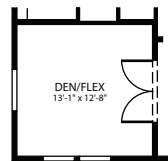

RESIDENCE 4 | 3 - 5 Bedrooms | 3.5 Bathrooms | 3 Car Garage | approx. 3,489 sq. ft.

Elevation A

Elevation B

Elevation C

FIRST FLOOR

SECOND FLOOR

OPT. DEN/ FLEX

OPT. SUPER FAMILY ROOM

OPT. DEN/ GAME ROOM

OPT. BEDROOM 5