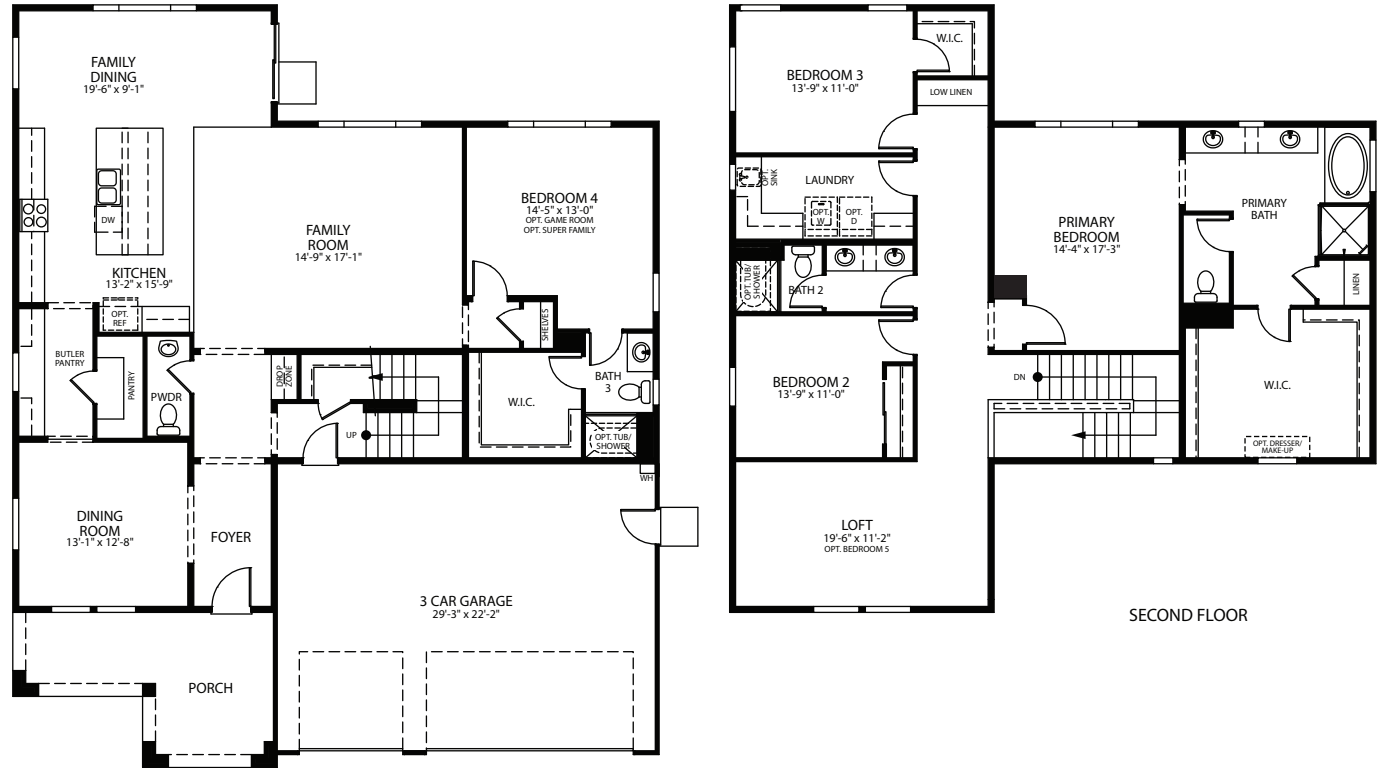

RESIDENCE 4 | 3 - 5 Bedrooms | 3.5 Bathrooms | 3 Car Garage | approx. 3,489 sq. ft.

Elevation A

Elevation B

Elevation C

FIRST FLOOR

SECOND FLOOR

OPT. DEN/ FLEX

OPT. SUPER FAMILY ROOM

OPT. DEN/ GAME ROOM

OPT. BEDROOM 5