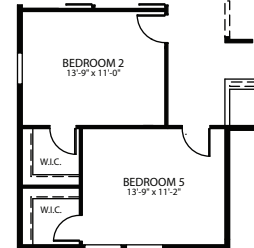

RESIDENCE 4 | 3 - 5 Bedrooms | 3.5 Bathrooms | 3 Car Garage | approx. 3,489 sq. ft.

Elevation A

Elevation B

Elevation C

FIRST FLOOR

SECOND FLOOR

OPT. DEN/ FLEX

OPT. SUPER FAMILY ROOM

OPT. DEN/ GAME ROOM

OPT. BEDROOM 5