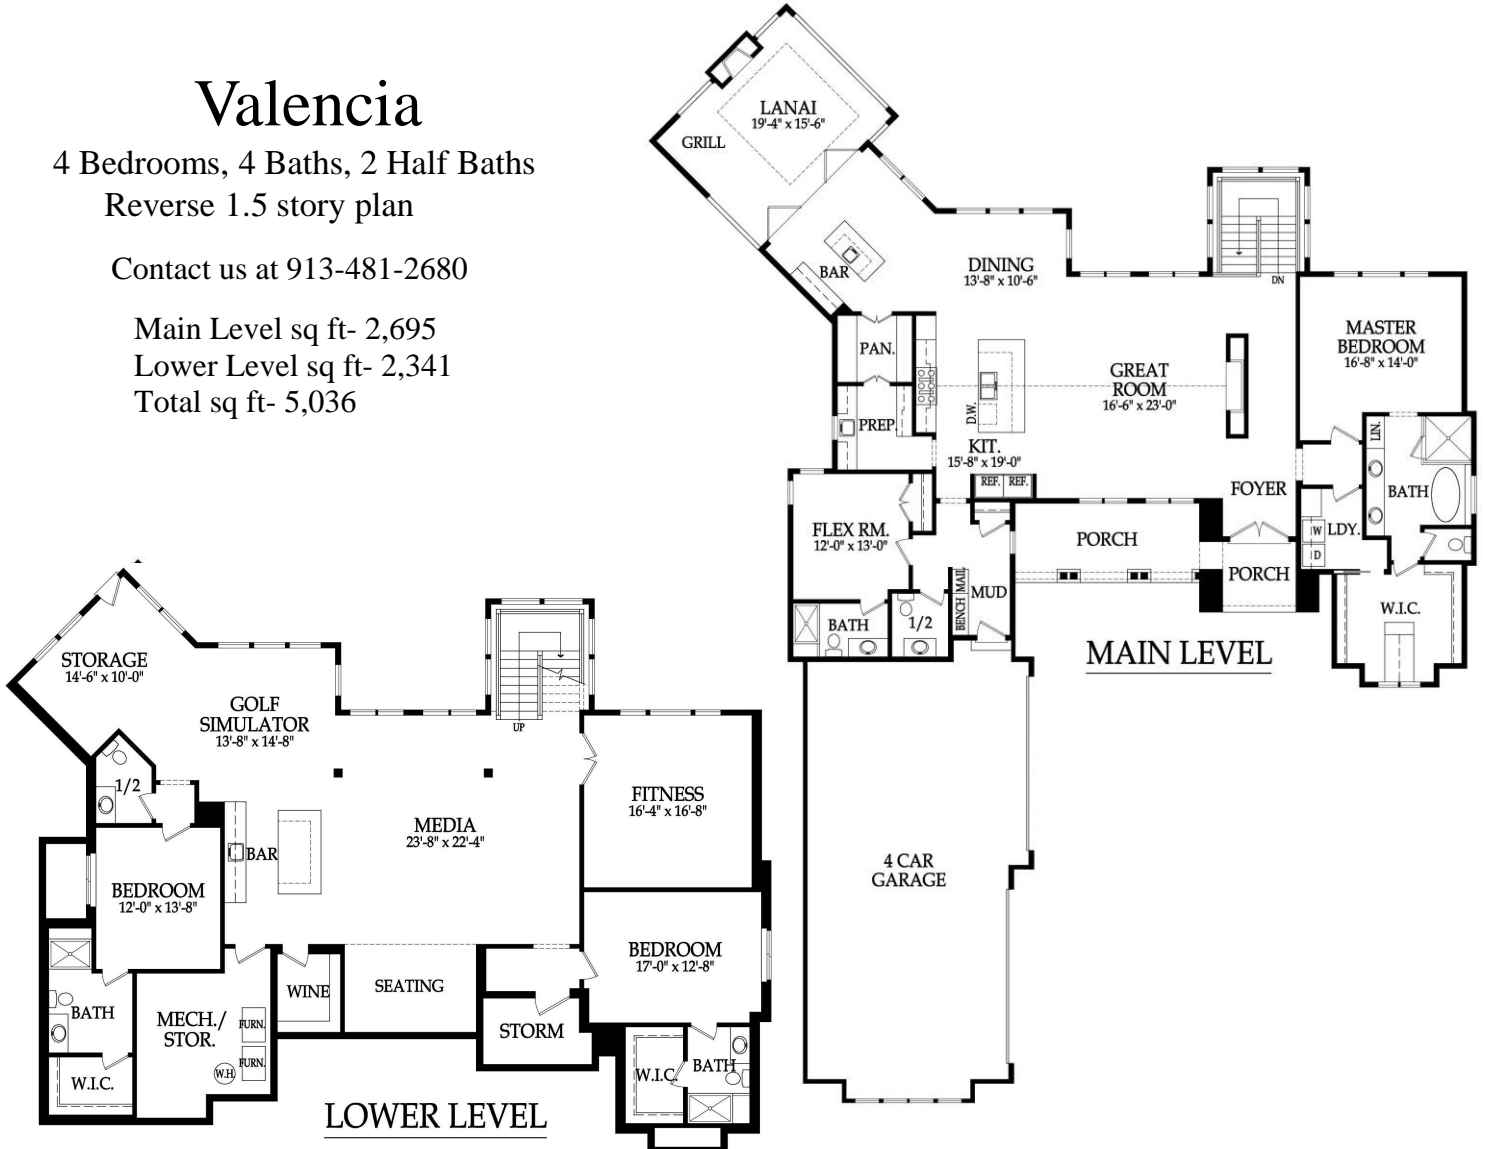

## Valencia

4 Bedrooms, 4 Baths, 2 Half Baths  
Reverse 1.5 story plan

Contact us at 913-481-2680

Main Level sq ft- 2,695  
Lower Level sq ft- 2,341  
Total sq ft- 5,036

\*Floor plans may show optional items.