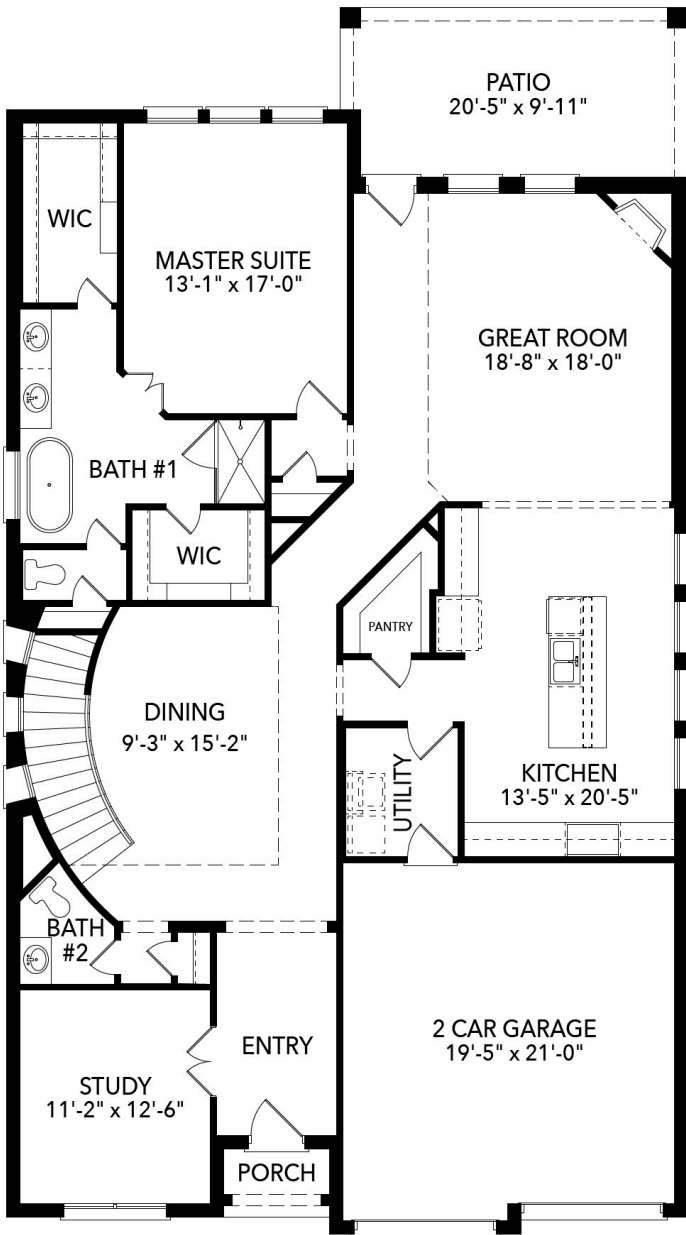

First Floor