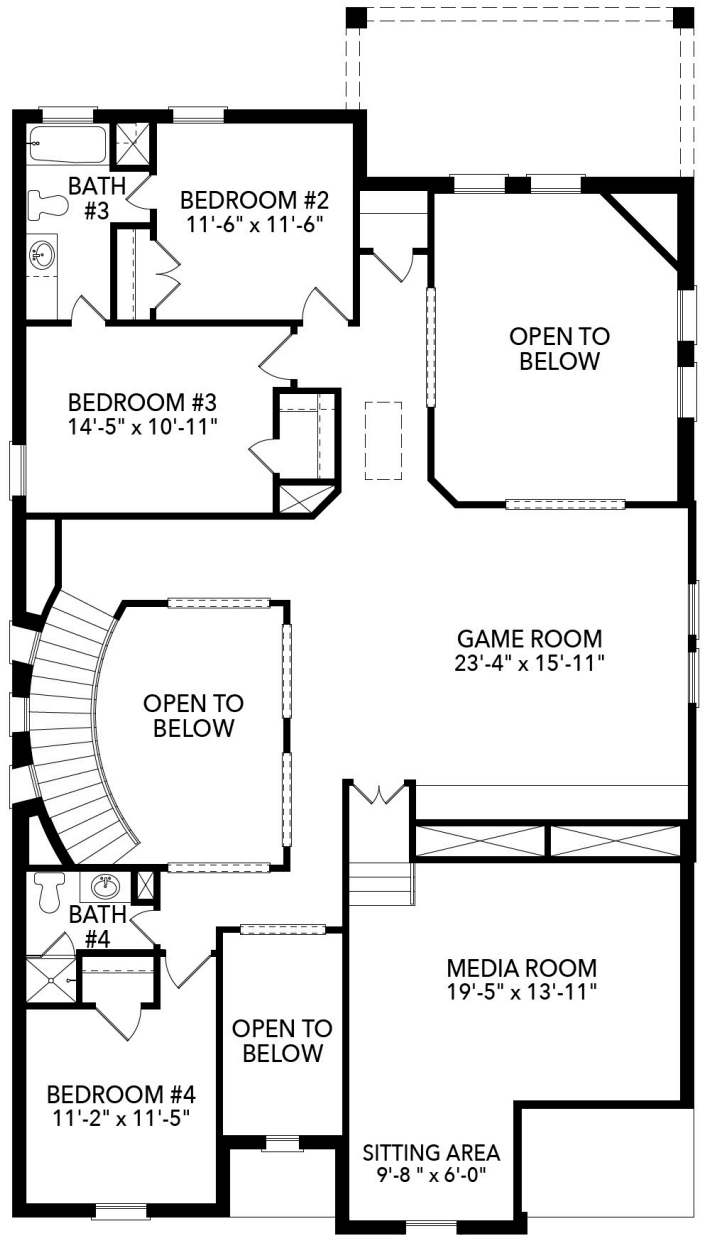

# Cambridge Manor

North Richland Hills, TX

5716 Glynda Drive

3,892

SQUARE FEET

4

BEDROOMS

3.5

## Monte Carlo

Grand Curved Staircase  
Large Kitchen Island  
Oven Tower  
High Ceilings at Living & Dining  
Study  
Freestanding Bathtub  
Shiplap Wall with Floating Bar at  
Game Room

Krissy Bublitz

817-448-6333

KrissyB@SandlinHomes.com

[www.SandlinHomes.com](http://www.SandlinHomes.com)

First Floor

Second Floor