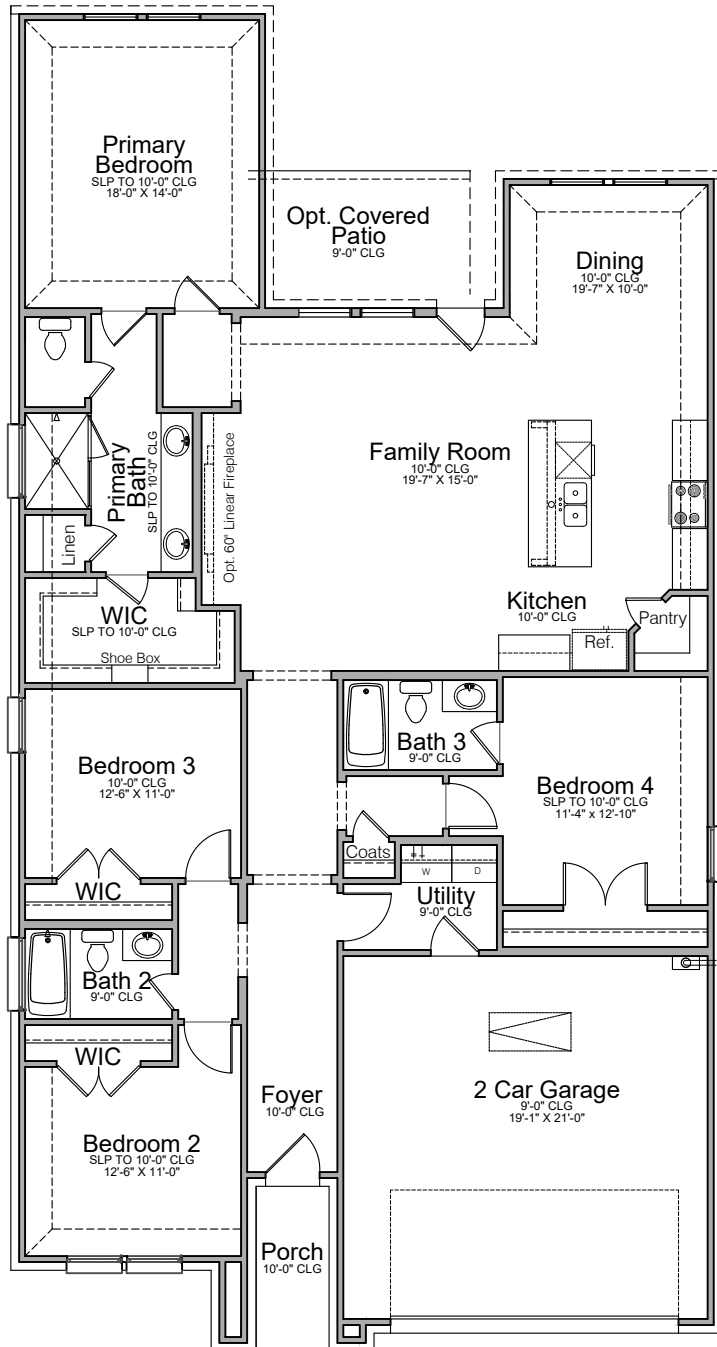

Elevation A-Opt. Stone Shown

Elevation B - Opt. Stone &amp; Shutters Shown

05-12-26

**1st Floor Plan**

**Opt. Primary Bath w/Free-Standing Tub**

**Opt. Gourmet Kitchen**

**Opt. Covered Patio w/ Opt. Sliding Patio Door**

Base Plan..... 1977 sf

05-12-26