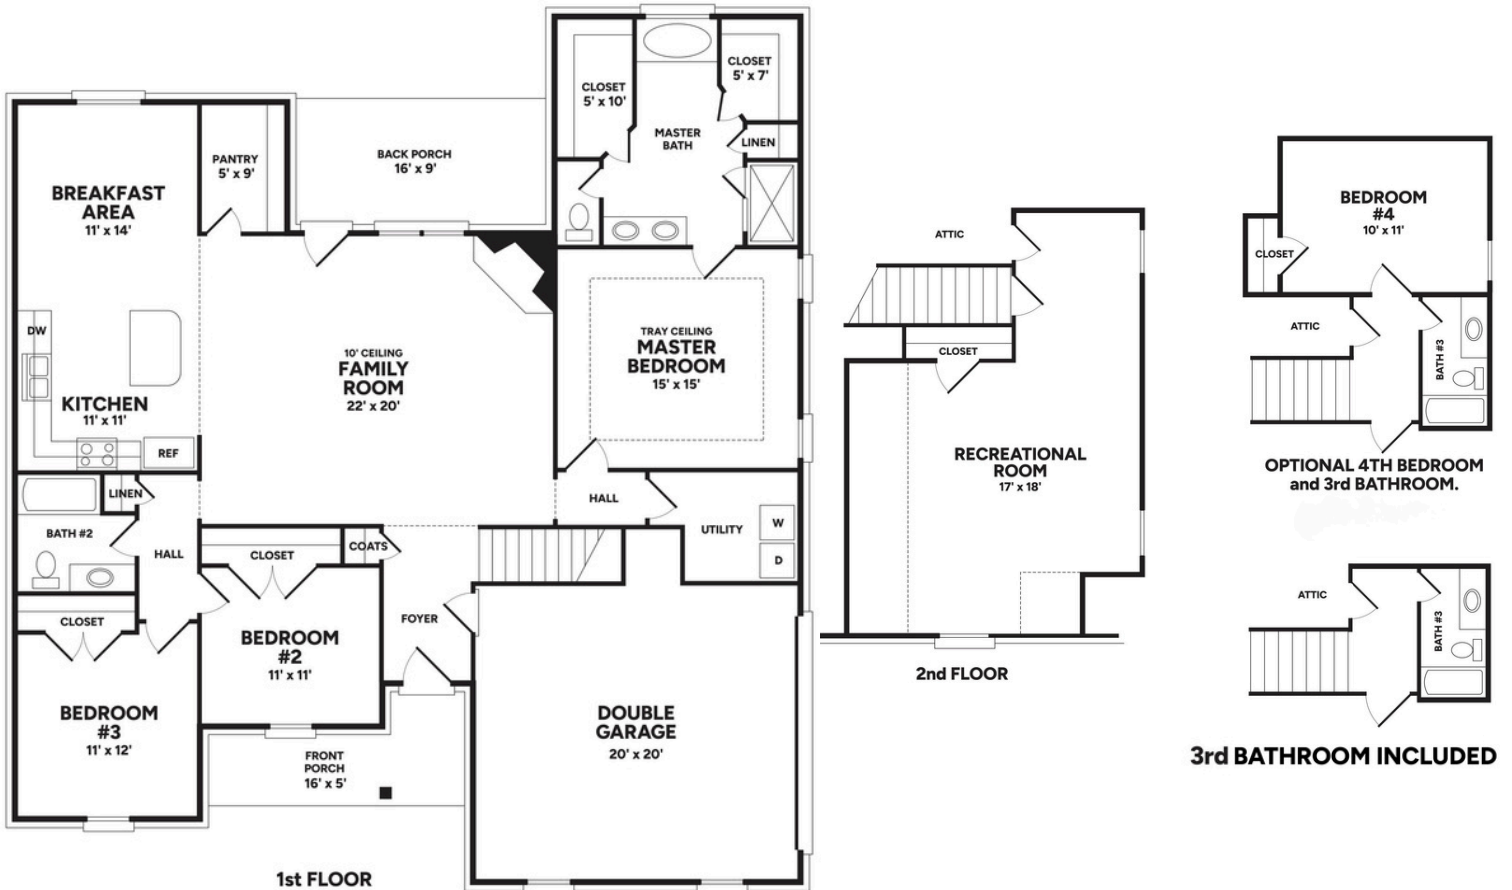

**BROOKHOLLOW M**

**4 BEDROOMS 2 CAR GARAGE 2 BATHROOMS 2,455 SQ.FT**

[www.legacynewhomes.cc](http://www.legacynewhomes.cc) 662-932-2282

Artist rendering only, actual plans and room sizes may vary.