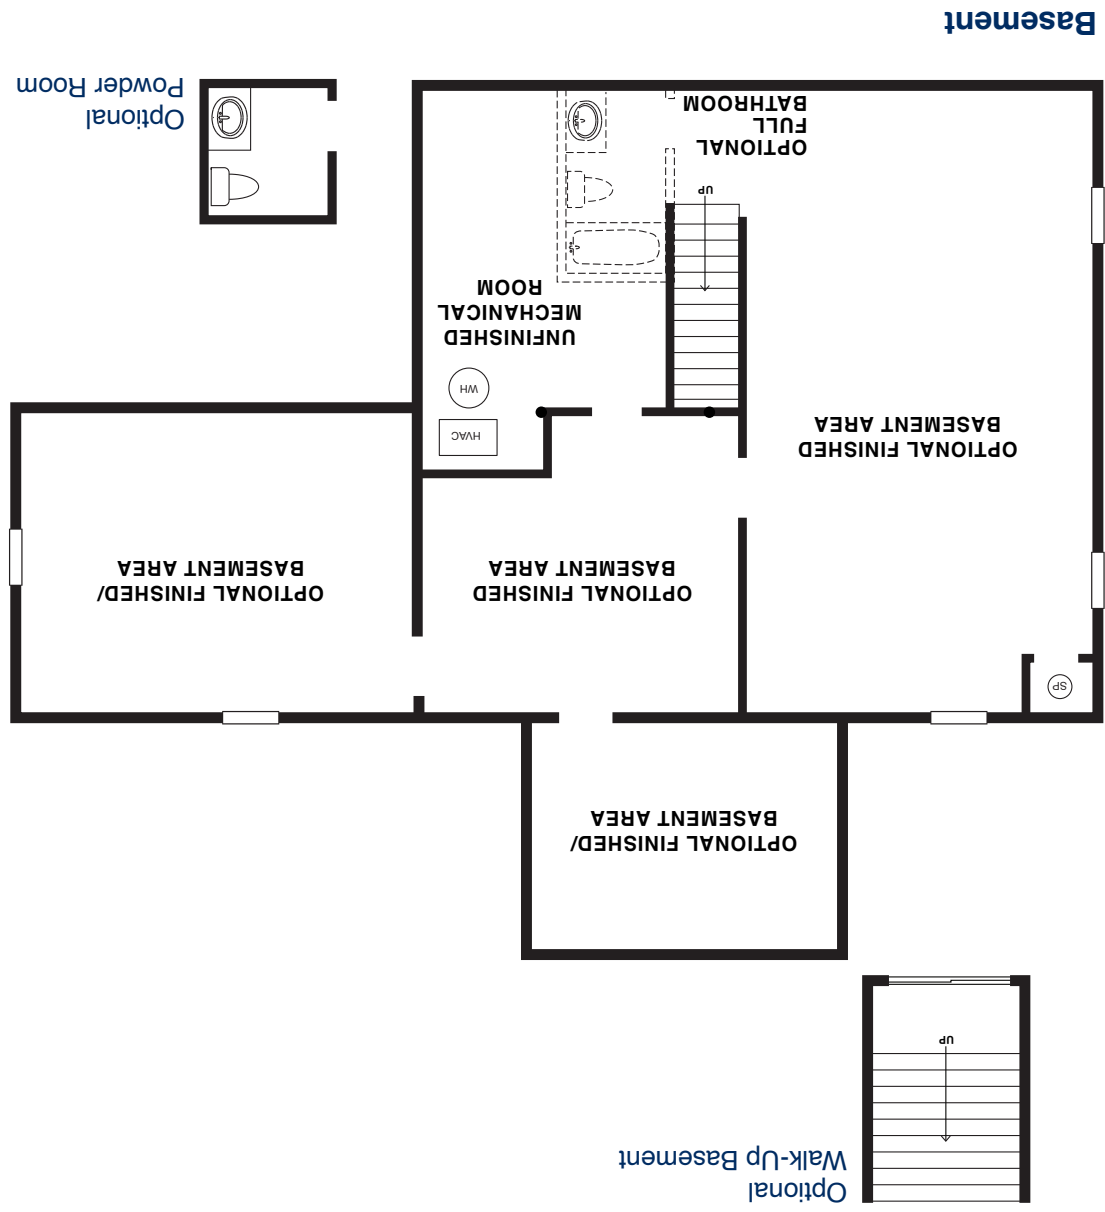

The Baldwin

by Bruce Paparone INC.

The Baldwin

by Bruce Paparone INC.

Veranda

Grand

Traditional

The Baldwin

4 Bedrooms / 2.5 Baths

Living Space.....3,001 Sq. Ft.

Two-Car Garage Space.....428 Sq. Ft.

Total.....3,429 Sq. Ft.

Second Floor

First Floor