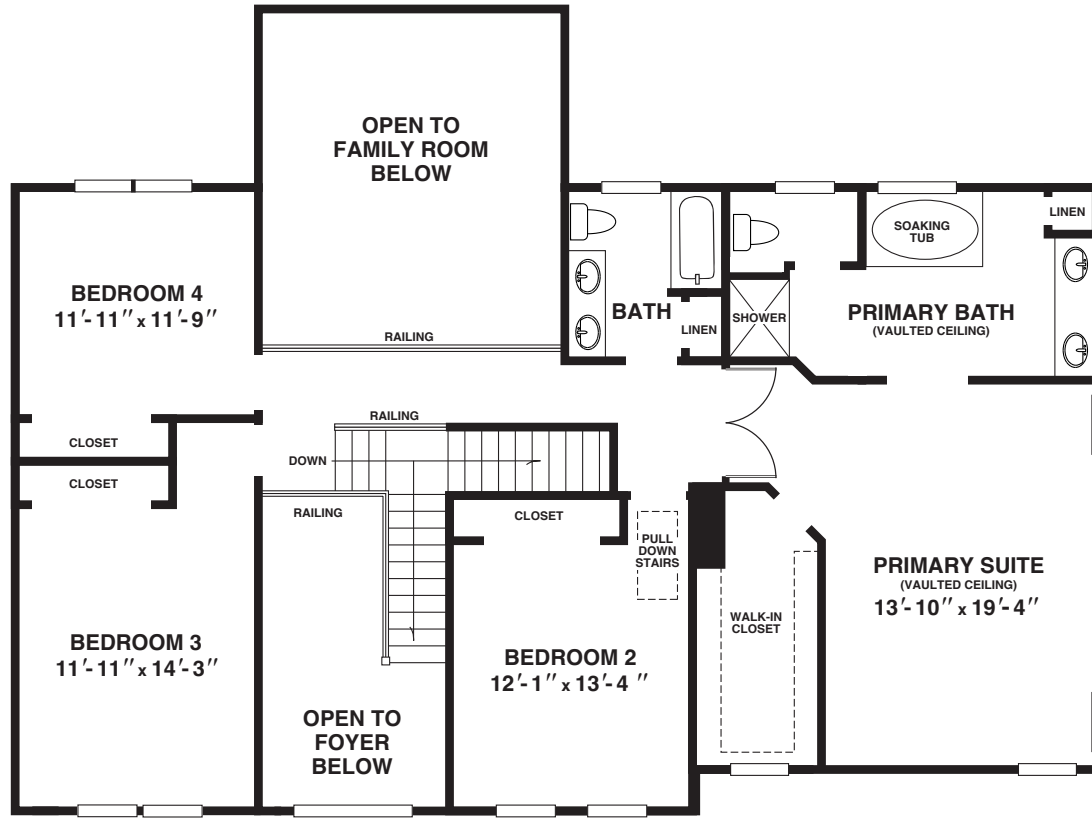

The Baldwin

by Bruce Paparone INC.

The Baldwin

by Bruce Paparone INC.

Veranda

Grand

Traditional

The Baldwin

4 Bedrooms / 2.5 Baths

Living Space.....3,001 Sq. Ft.

Two-Car Garage Space.....428 Sq. Ft.

Total.....3,429 Sq. Ft.

Second Floor

First Floor