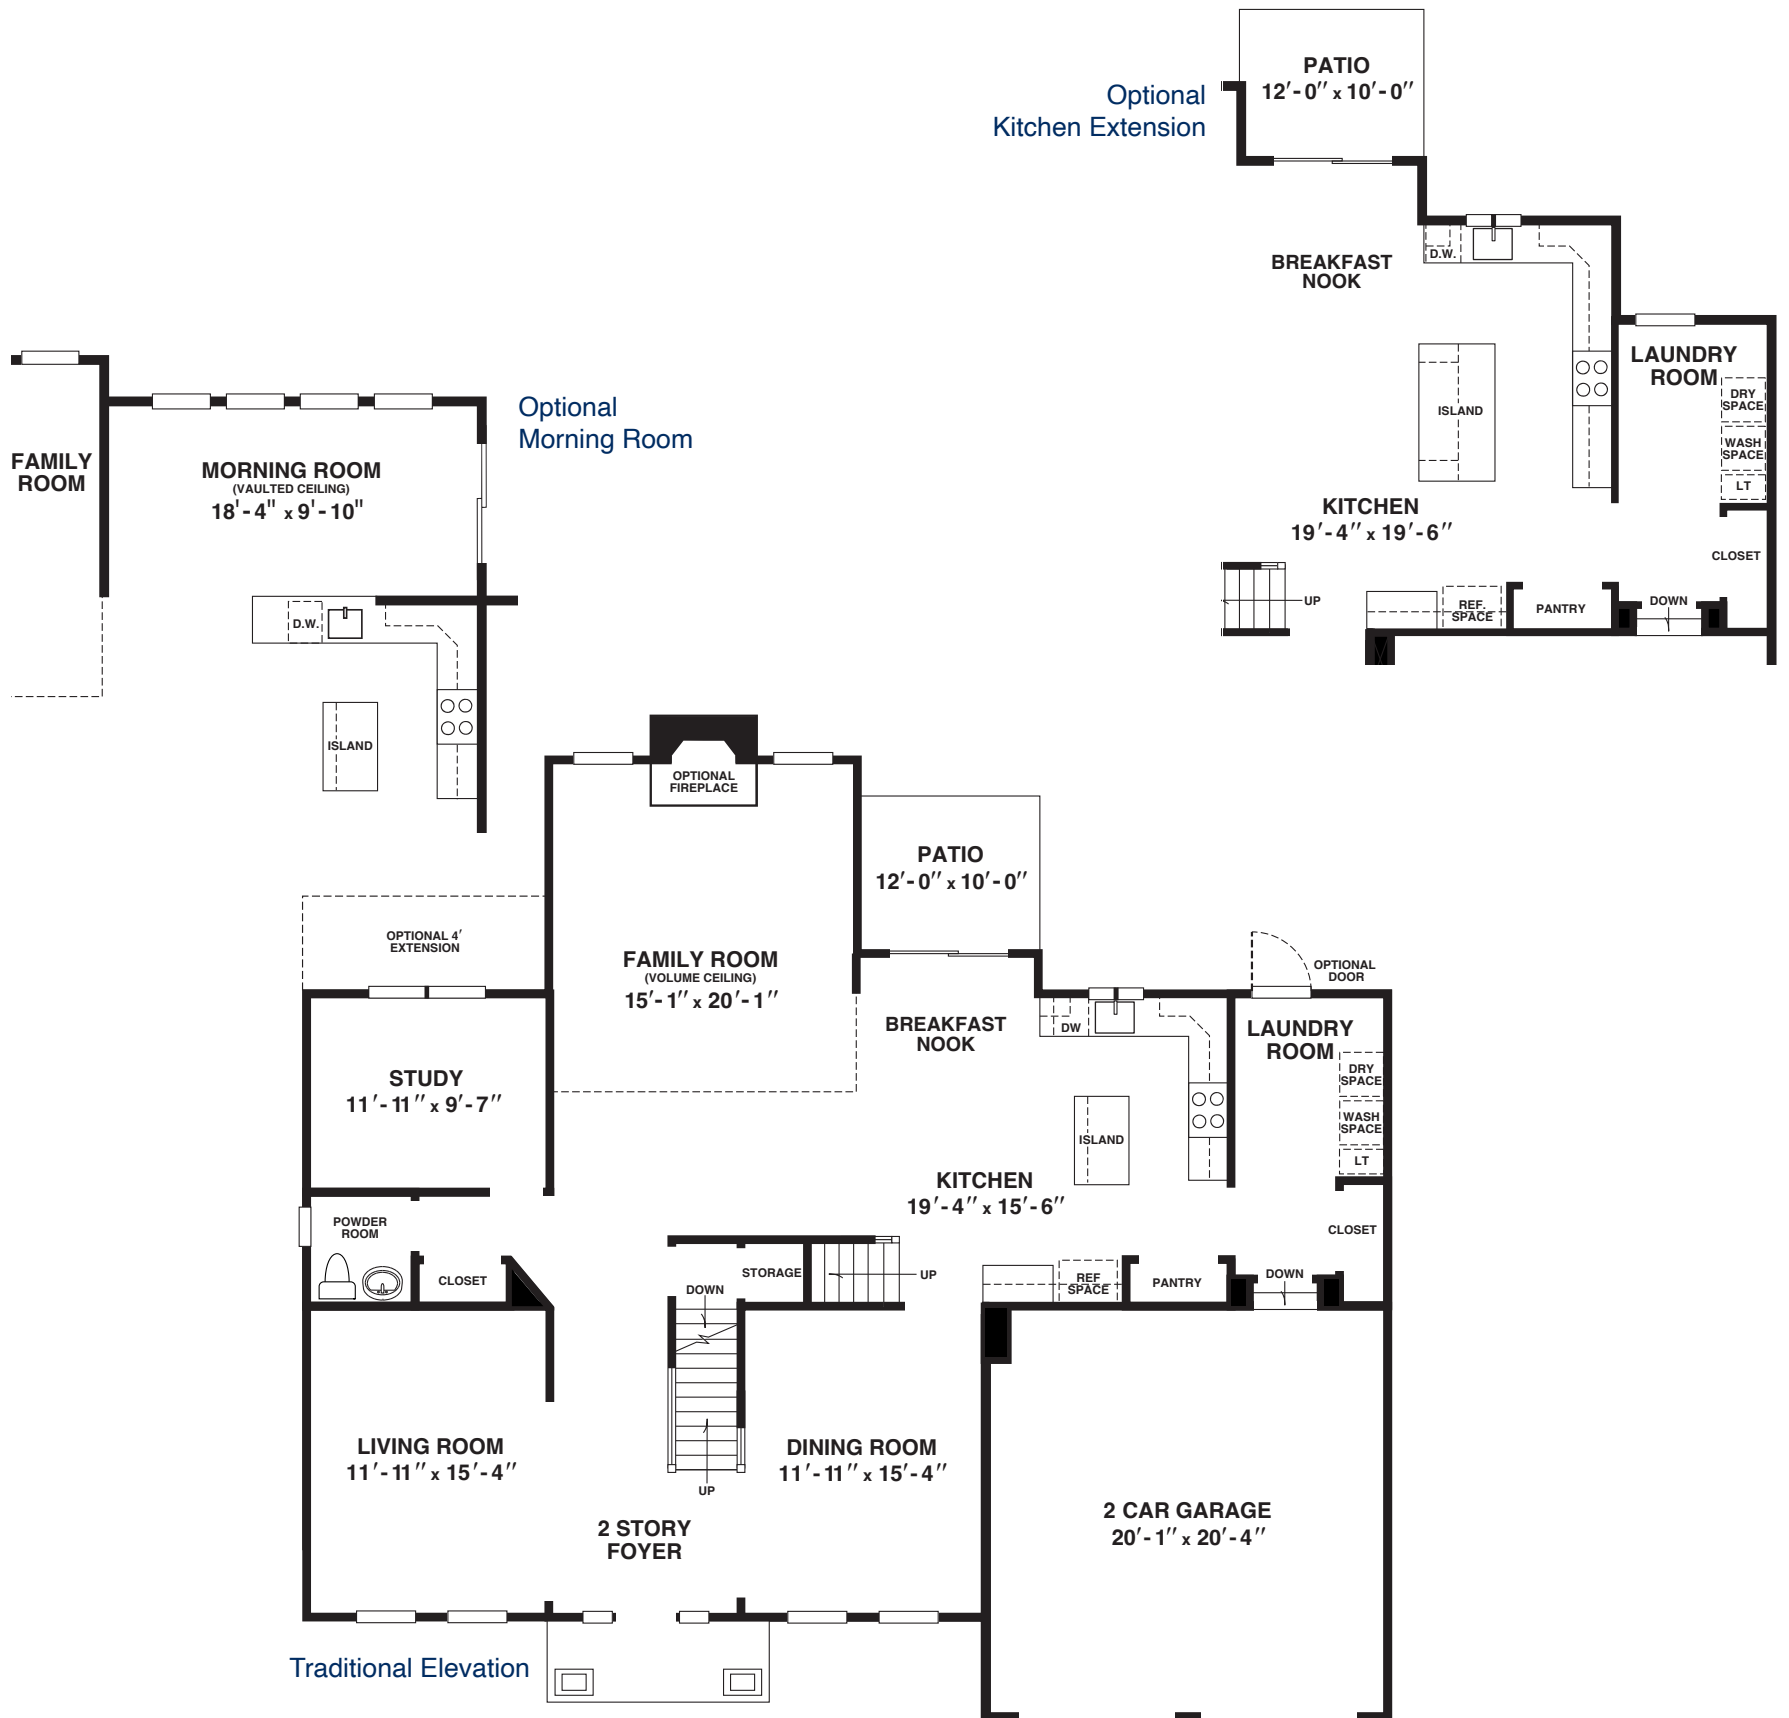

The Baldwin

by Bruce Paparone INC.

The Baldwin

by Bruce Paparone INC.

Veranda

Grand

Traditional

The Baldwin

4 Bedrooms / 2.5 Baths

Living Space.....3,001 Sq. Ft.

Two-Car Garage Space.....428 Sq. Ft.

Total.....3,429 Sq. Ft.

Second Floor

First Floor