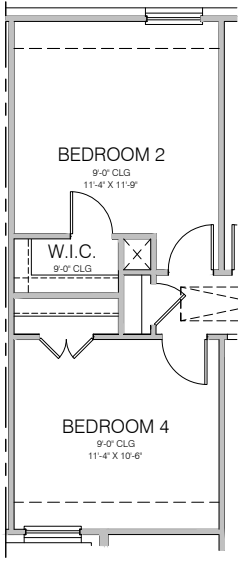

# BAINE-INT

X\_\_ X\_\_

7300-2555

First Floor Plan

Second Floor Plan

\* Opt. Bedroom 4

Base Plan..... 1,903 sf

REVISED 12/06/22