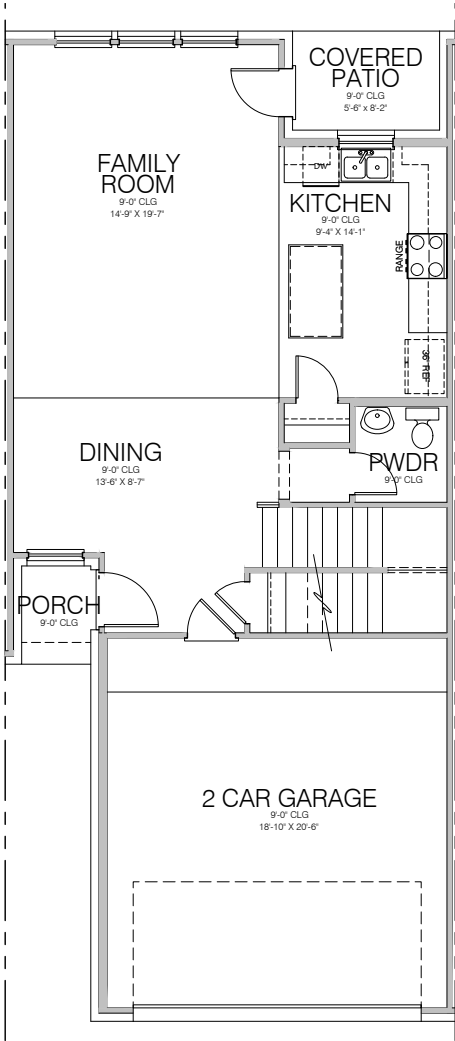

# BAINE-INT

X\_\_ X\_\_

7300-2555

Elevation B

REVISED 12/06/22

The information provided herein does not necessarily represent that your home will be constructed by Megatel Homes, Inc. Megatel Homes, Inc. is a part of a group of homebuilders that operate under the brand name of **Megatel Homes**. The builders that construct homes under the brand of Megatel Homes offer a variety of quality homes and the information that is provided herein, including printed material and all information available on the website for Megatel Homes does not guarantee that your home will be constructed by Megatel Homes, Inc. Each individual buyer should be aware and understand what entity they have contracted with in connection with their Megatel Homes brand product. Seller does not represent/guarantee that the project will be serviced by a particular public school/ school district. You should independently confirm which school/districts serve the project prior to executing a purchase contract. Square footage/acreage shown is only an estimate and actual square footage/acreage will differ. Completion and/or move-in dates are estimated. Prices, plans and terms are subject to change without notice. Depictions of Options, Hardscape, landscape and other items shown are not included in the purchase price. This it is not an offer or the solicitation of an offer for the purchase of a new home. © 2022 Megatel Homes Inc. All Rights Reserved

# BAINE-INT

X\_\_ X\_\_

7300-2555

First Floor Plan

Second Floor Plan

\* Opt. Bedroom 4

Base Plan..... 1,903 sf

REVISED 12/06/22