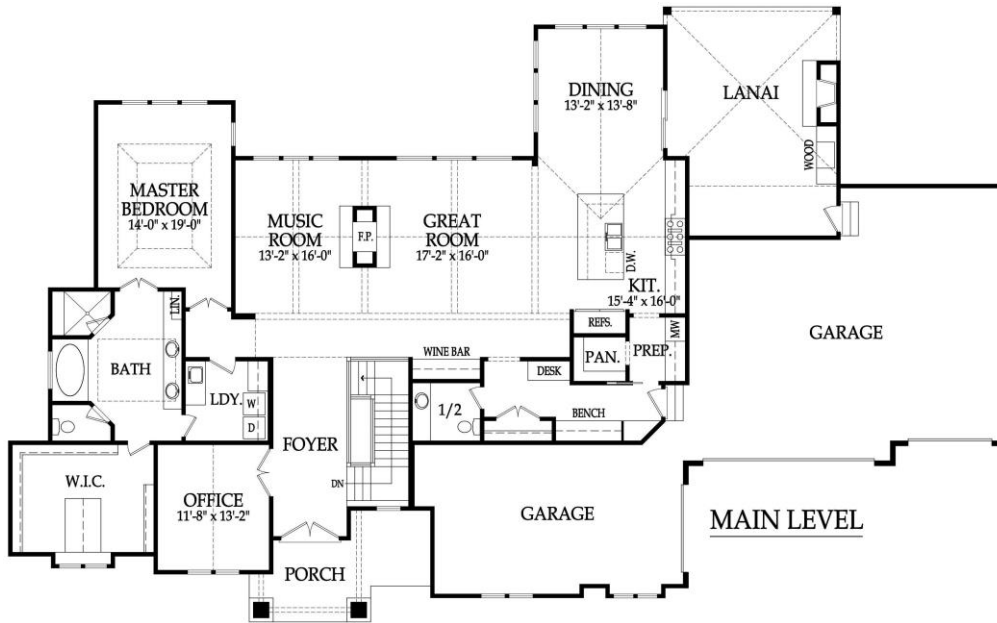

## The Huntington

4 Bedrooms, 3.5 Baths  
Reverse 1.5 story plan

Contact us at 913-481-2680

Main level sq ft - 2,688  
Lower level sq ft - 2,135  
Total sq ft - 4,823

Scan the QR code to take a virtual tour.