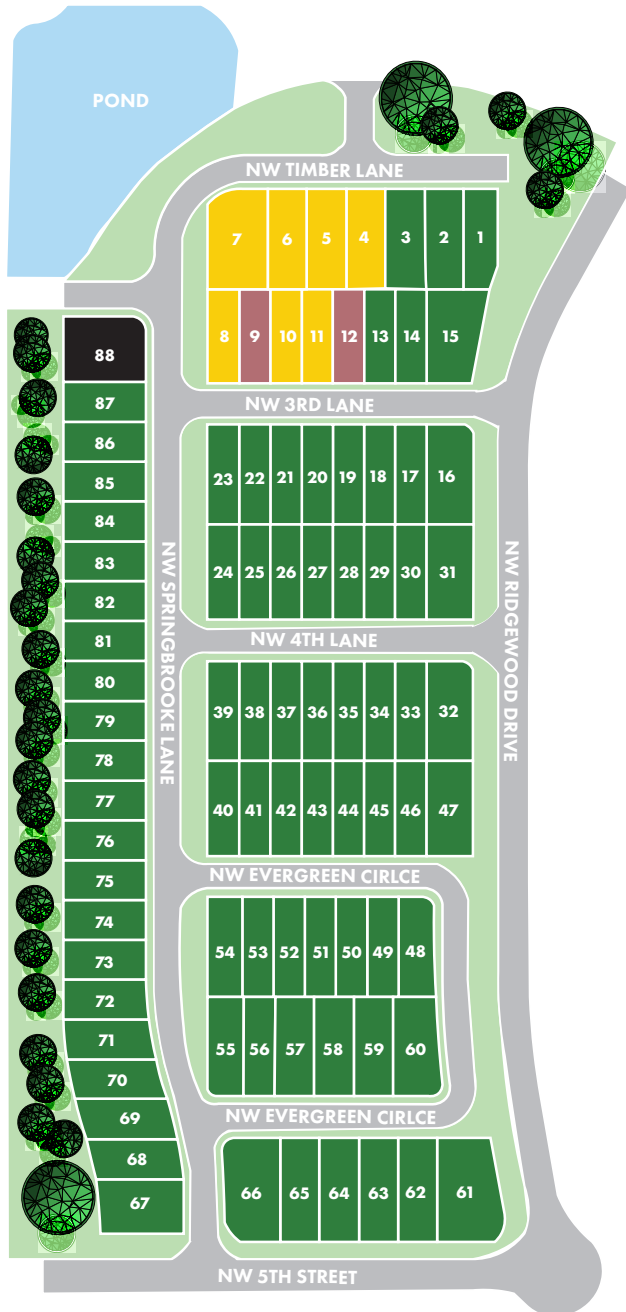

HOPE TIMBER VILLAS

Grimes, Iowa

- SITE AVAILABLE
- SOLD UNDER CONTRACT
- MARKET HOME AVAILABLE

MINUTES TO DRIVE

DALLAS CENTER GRIMES HS	2
HY-VEE MULTIPLEX	7
HY-VEE	7
JORDAN CREEK	21
COURT AVE DOWNTOWN	23
AIRPORT	28

**FOR MORE INFO ON
HOPE TIMBER VILLAS...**

FOR MORE INFORMATION - P: 515-216-1015 | E: INFO@DESTINYHOMESUSA.COM

BUYDESTINYHOMES.COM

HOPE TIMBER VILLAS

Grimes, Iowa

AVAILABLE HOMES

1449 NW TIMBER LANE
\$328,000 - LOT 4

1435 NW TIMBER LANE
\$335,000 - LOT 5

1421 NW TIMBER LANE
\$328,000 - LOT 6

1407 NW TIMBER LANE
\$351,000 - LOT 7

1402 NW 3RD LANE
\$295,000 - LOT 8

1422 NW 3RD LANE
\$312,000 - LOT 10

1432 NW 3RD LANE
\$318,000 - LOT 11