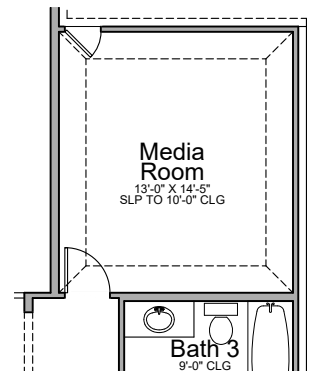

Elevation A
(Opt. Stone Shown)

Elevation B
(Opt. Stone & Shutters Shown)

Elevation C
(Opt. Stone & Shutters Shown)

05-01-26

Base Plan.....2619 sf
Opt. Media Room.....203 sf

05-01-26