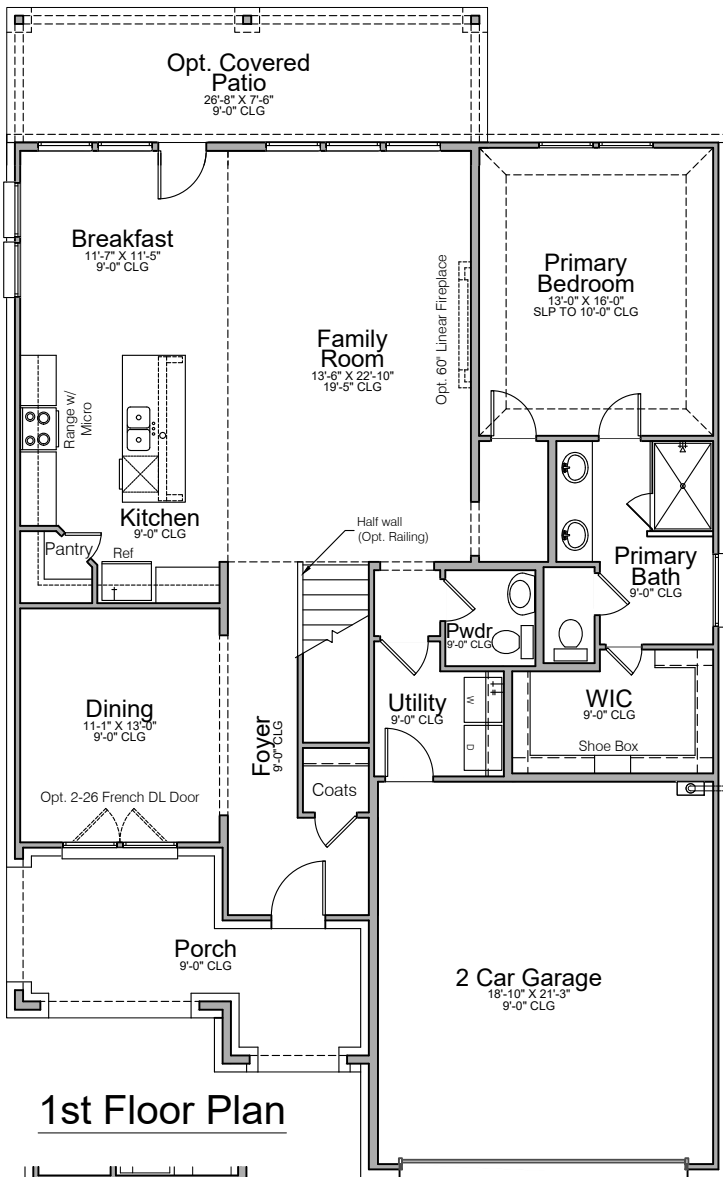

Elevation A
(Opt. Stone Shown)

Elevation B
(Opt. Stone & Shutters Shown)

Elevation C
(Opt. Stone & Shutters Shown)

05-01-26

Base Plan.....2619 sf
Opt. Media Room.....203 sf

05-01-26