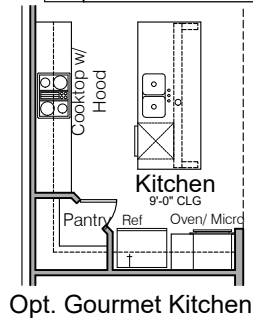

Elevation A
(Opt. Stone Shown)

Elevation B
(Opt. Stone & Shutters Shown)

Elevation C
(Opt. Stone & Shutters Shown)

05-01-26

Base Plan.....2619 sf
Opt. Media Room.....203 sf

05-01-26