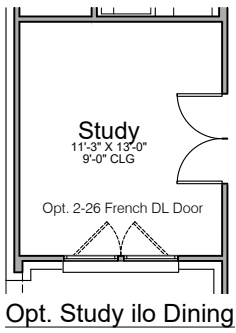

Elevation A
(Opt. Stone Shown)

Elevation B
(Opt. Stone & Shutters Shown)

Elevation C
(Opt. Stone & Shutters Shown)

05-01-26

Base Plan.....2619 sf
Opt. Media Room.....203 sf

05-01-26