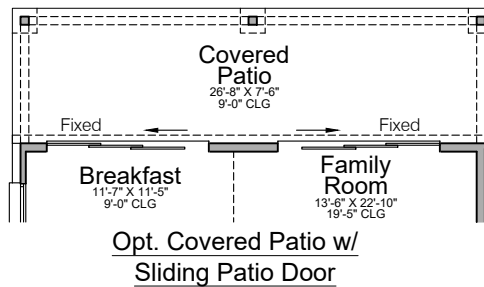

Elevation A
(Opt. Stone Shown)

Elevation B
(Opt. Stone & Shutters Shown)

Elevation C
(Opt. Stone & Shutters Shown)

05-01-26

Base Plan.....2619 sf
Opt. Media Room.....203 sf

05-01-26