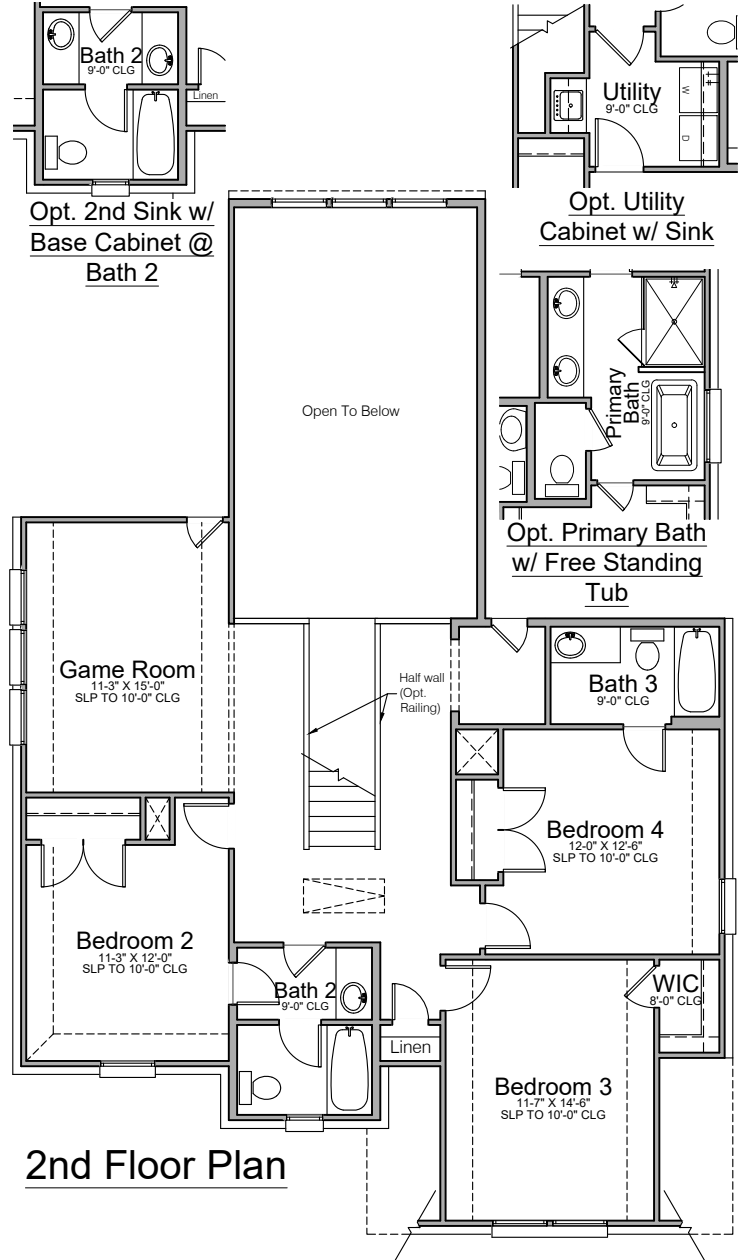

Elevation A
(Opt. Stone Shown)

Elevation B
(Opt. Stone & Shutters Shown)

Elevation C
(Opt. Stone & Shutters Shown)

05-01-26

Base Plan.....2619 sf
Opt. Media Room.....203 sf

05-01-26