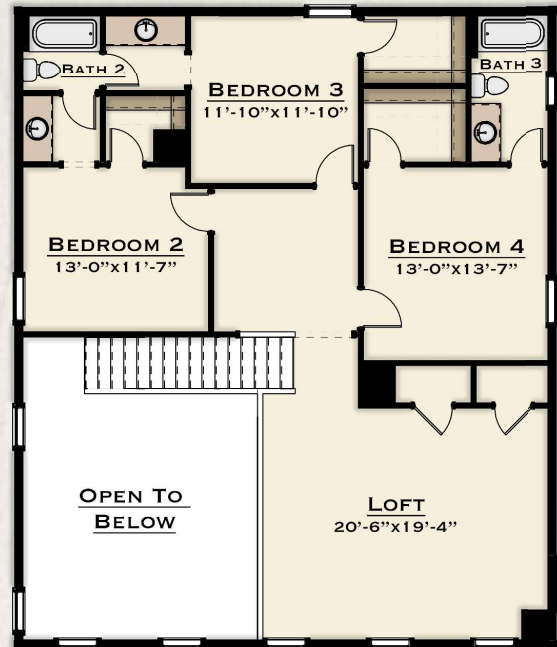

# *the* PRIMROSE

*Elevation A*

HARRIS DOYLE  
HOMES

*Main Level A*

*Second Floor A*

• • •

**Approximate SF: 2,890 SF  
(1538/1352)**

**Beds/Baths: 4/3.5**

**HARRISDOYLE.COM**

*Keystone*

\*All renderings are not to scale and are for graphical illustrations and presentation purposes only. Floor plans represent approximate room sizes for furniture placement ideas only and may vary by elevation. All material and colors may vary prior to or during construction, and some features shown may be optional. Plans and their availability are subject to change without notice.