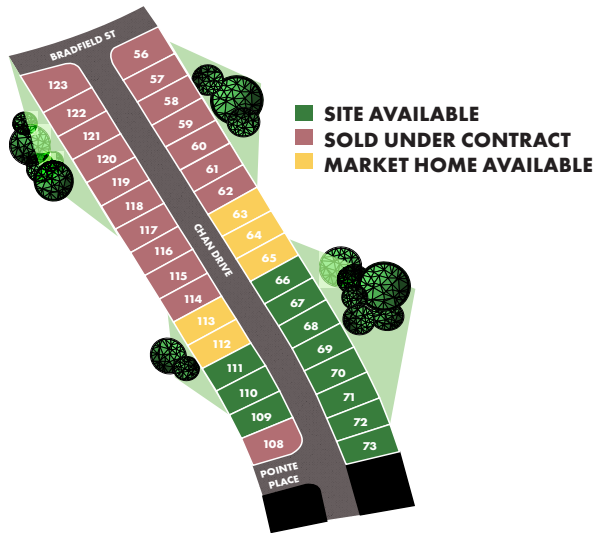

# SOUTHBRIDGE PLAT 8

Adel, Iowa

## AVAILABLE HOMES

AVAILABLE NOW

2235 CHAN DRIVE  
\$354,900 - LOT 63

AVAILABLE NOW

2301 CHAN DRIVE  
\$384,900 - LOT 64

AVAILABLE NOW

2308 CHAN DRIVE  
\$379,900 - LOT 113

COMING SOON

# SOUTHBRIDGE PLAT 8

### AVAILABLE HOMESITES

Lot #	Address	Lot Size	Lot Price	Lot Style
66	2305 Chan Drive	5020	Call for Pricing	Walkout
67	2307 Chan Drive	5020	Call for Pricing	Walkout
68	2309 Chan Drive	5020	Call for Pricing	Walkout
69	2311 Chan Drive	5141	Call for Pricing	Walkout
70	2313 Chan Drive	5185	Call for Pricing	Walkout
71	2315 Chan Drive	5185	Call for Pricing	Walkout
72	2317 Chan Drive	5185	Call for Pricing	Walkout
73	2319 Chan Drive	5185	Call for Pricing	Walkout
109	2316 Chan Drive	5293	Call for Pricing	Standard
110	2314 Chan Drive	5273	Call for Pricing	Standard
111	2312 Chan Drive	5190	Call for Pricing	Standard