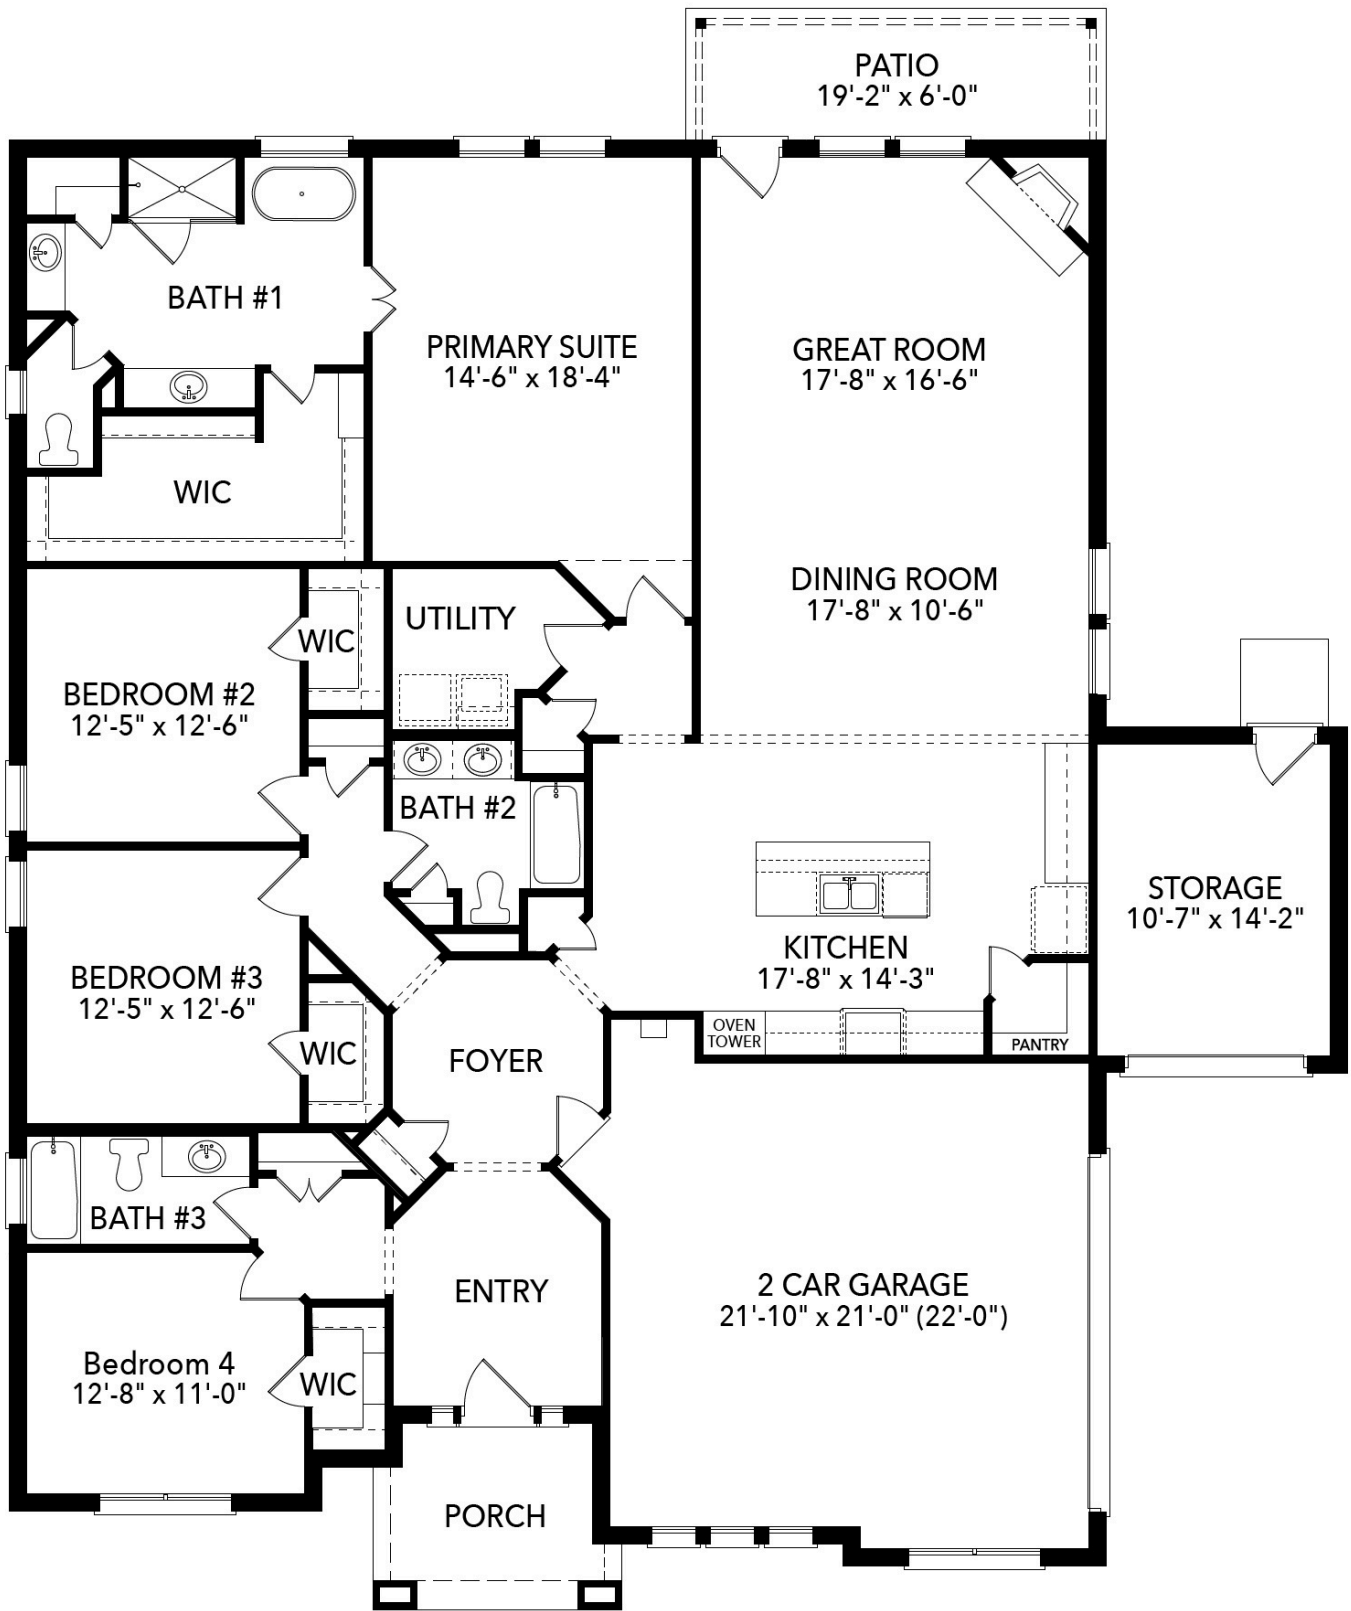

First Floor