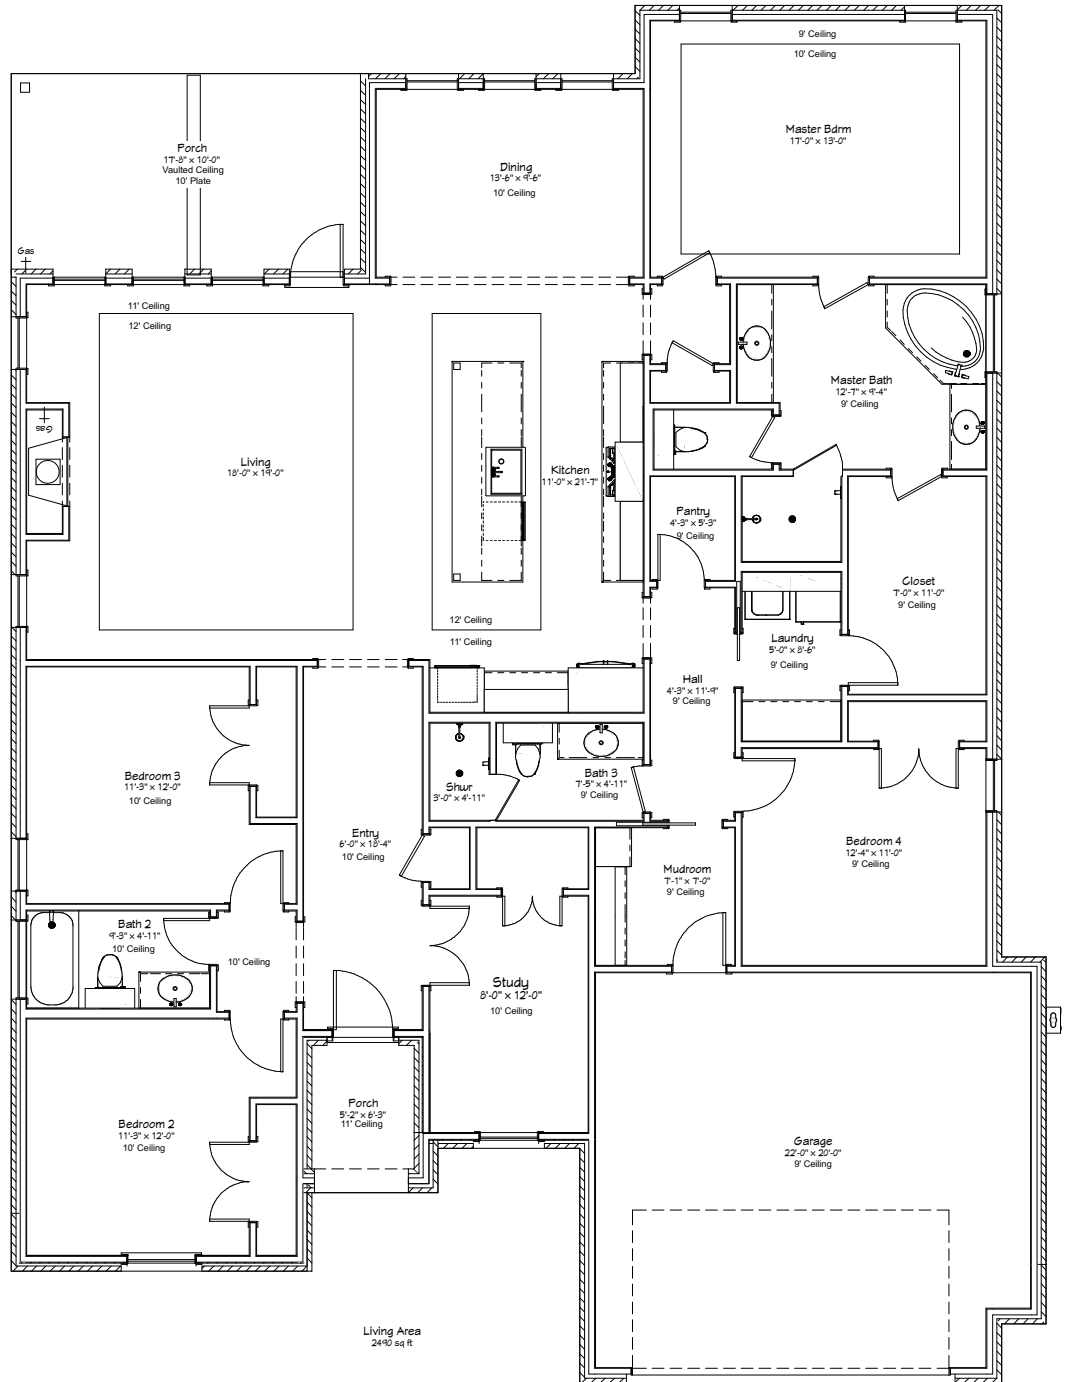

Built the way we live | At Reece Homes we take great care in personalizing every home to meet each family right where they are. Truly unique, the Reece Homes building experience provides in house drafting, personalized design assistance, and constant communication throughout construction.

WWW.REECE-HOMES.COM