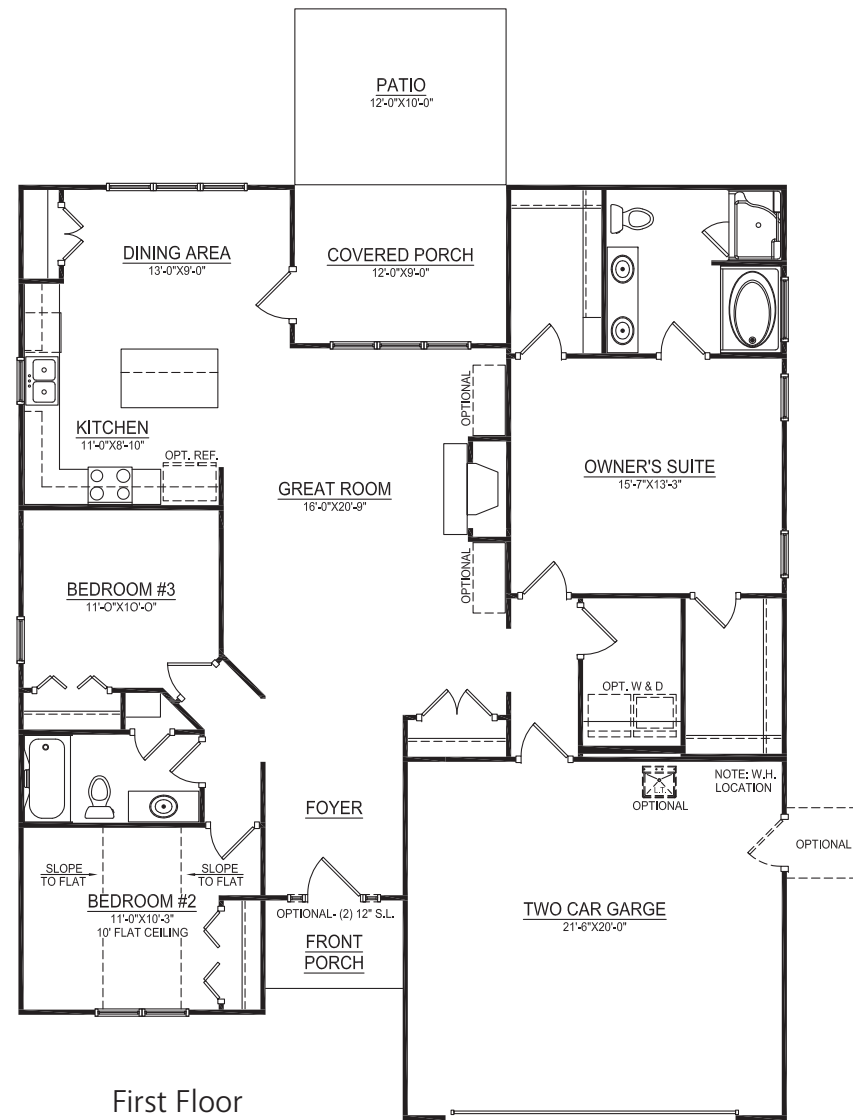

THE EMILY

DAVENPORT FARMS

SECOND FLOOR & STRUCTURAL OPTIONS

CLASSIC

CLASSIC BONUS

CAROLINA

CAROLINA BONUS

AMERICAN

AMERICAN BONUS

EASTERN

EASTERN BONUS

THE EMILY

3 BEDROOM | 2 BATHROOM | 1,600 sq.ft.

ADDITIONAL OPTIONS WILL AFFECT SQUARE FOOTAGE

THE EMILY

FIRST FLOOR & STRUCTURAL OPTIONS

First Floor

Optional Electric Fireplace

Optional Corner Fireplace

THE EMILY

STRUCTURAL OPTIONS

Optional Owner's Bath #2

Optional Owner's Bath #3

Optional Glass Over Kneewall

Optional Chef's Kitchen #1

Optional Prestige Kitchen #1

Optional Raised Bar

Optional Screen Porch

Optional Screen Porch w/
Optional Corner Fireplace

Optional Sunroom

Optional Sunroom w/
Optional Corner Fireplace