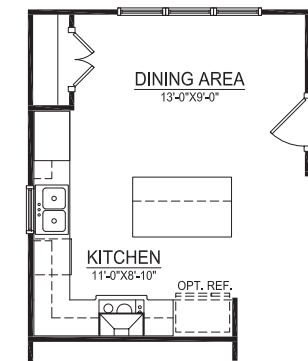

AMERICAN BONUS

EASTERN

EASTERN BONUS

THE EMILY

3 BEDROOM | 2 BATHROOM | 1,600 sq.ft.

ADDITIONAL OPTIONS WILL AFFECT SQUARE FOOTAGE

THE EMILY

FIRST FLOOR & STRUCTURAL OPTIONS

First Floor

Optional Electric Fireplace

Optional Corner Fireplace

THE EMILY

STRUCTURAL OPTIONS

Optional Owner's Bath #2

Optional Owner's Bath #3

Optional Glass Over Kneewall

Optional Chef's Kitchen #1

Optional Prestige Kitchen #1

Optional Raised Bar

Optional Screen Porch

Optional Screen Porch w/
Optional Corner Fireplace

Optional Sunroom

Optional Sunroom w/
Optional Corner Fireplace