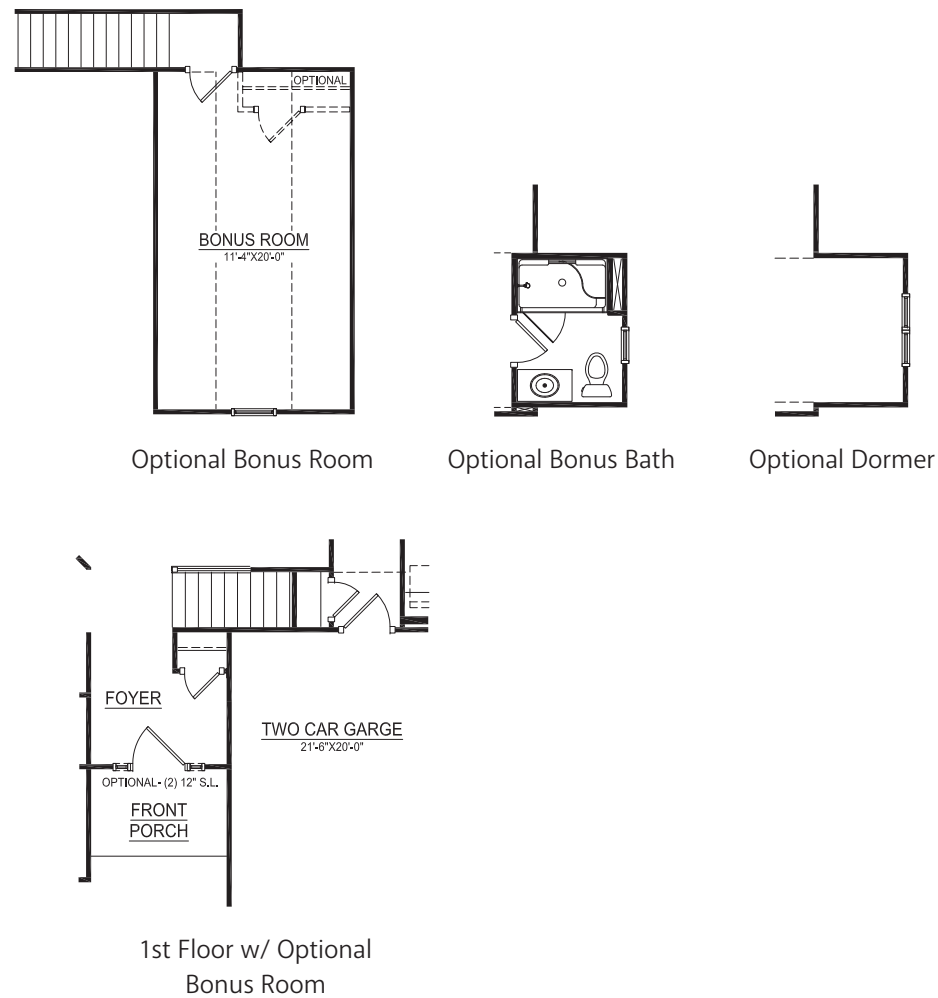

THE EMILY

DAVENPORT FARMS

SECOND FLOOR & STRUCTURAL OPTIONS

CLASSIC

CLASSIC BONUS

CAROLINA

CAROLINA BONUS

AMERICAN

AMERICAN BONUS

EASTERN

EASTERN BONUS

THE EMILY

3 BEDROOM | 2 BATHROOM | 1,600 sq.ft.

ADDITIONAL OPTIONS WILL AFFECT SQUARE FOOTAGE

THE EMILY

FIRST FLOOR & STRUCTURAL OPTIONS

First Floor

Optional Electric Fireplace

Optional Corner Fireplace

THE EMILY

STRUCTURAL OPTIONS

Optional Owner's Bath #2

Optional Owner's Bath #3

Optional Glass Over Kneewall