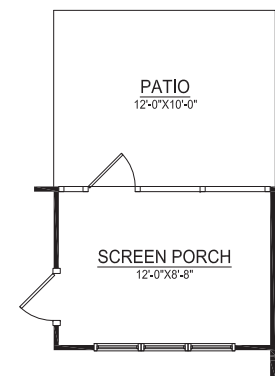

Optional Screen Porch