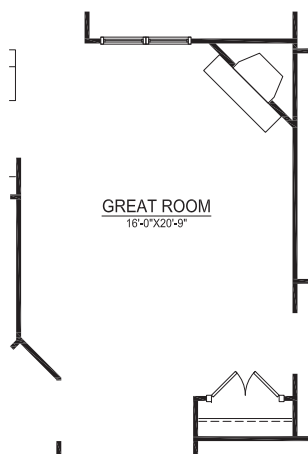

AMERICAN BONUS

EASTERN

EASTERN BONUS

THE EMILY

3 BEDROOM | 2 BATHROOM | 1,600 sq.ft.

ADDITIONAL OPTIONS WILL AFFECT SQUARE FOOTAGE

THE EMILY

FIRST FLOOR & STRUCTURAL OPTIONS

First Floor

Optional Electric Fireplace

Optional Corner Fireplace

THE EMILY

STRUCTURAL OPTIONS

Optional Owner's Bath #2

Optional Owner's Bath #3

Optional Glass Over Kneewall