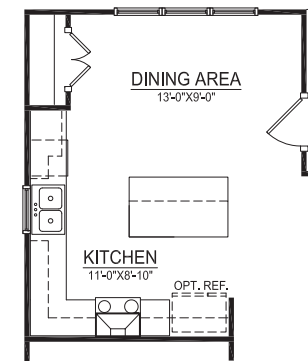

AMERICAN BONUS

EASTERN

EASTERN BONUS

THE EMILY

3 BEDROOM | 2 BATHROOM | 1,600 sq.ft.

ADDITIONAL OPTIONS WILL AFFECT SQUARE FOOTAGE

THE EMILY

FIRST FLOOR & STRUCTURAL OPTIONS

First Floor

Optional Electric Fireplace

Optional Corner Fireplace

THE EMILY

STRUCTURAL OPTIONS

Optional Owner's Bath #2

Optional Owner's Bath #3

Optional Glass Over Kneewall

Optional Chef's Kitchen #1

Optional Prestige Kitchen #1

Optional Raised Bar

Optional Screen Porch

Optional Screen Porch w/
Optional Corner Fireplace

Optional Sunroom

Optional Sunroom w/
Optional Corner Fireplace