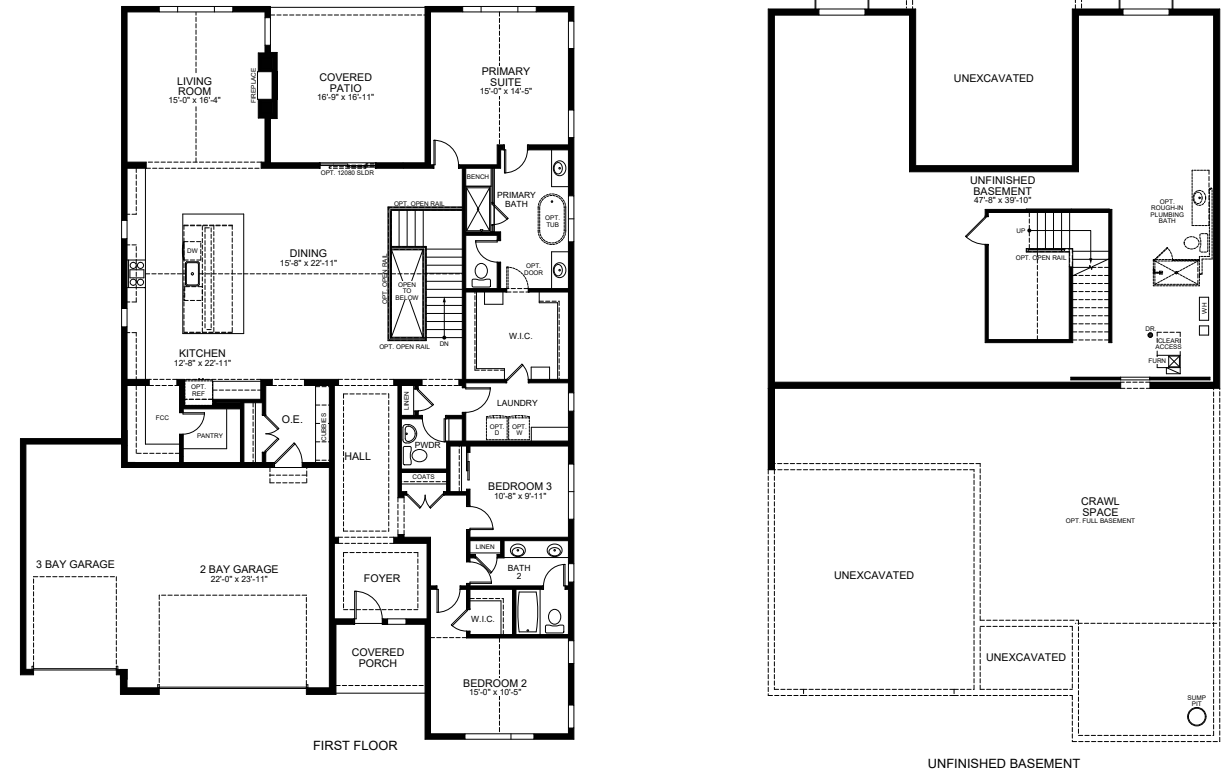

MCSTAIN.COM | 719.229.5035

THE MCSTAIN CHATEAU COLLECTION AT JACKSON CREEK

Model: 367 Hardstone Dr, Monument, CO 80132

The Chateau Collection at Jackson Creek The Glen Eyrie Plan

Designed for effortless luxury and everyday comfort, this beautifully crafted ranch home features an open-concept layout that feels both spacious and inviting. The stunning kitchen flows seamlessly into the dining area and great room, all enhanced by soaring vaulted ceilings that create an airy, elegant atmosphere perfect for entertaining or relaxing at home. The primary suite is a true retreat, highlighted by vaulted ceilings that add warmth and sophistication, along with generous space to unwind. An optional main-level office offers flexibility for working from home, a private study, or an additional lifestyle space. With thoughtful design, architectural detail, and the convenience of single-level living, this ranch plan offers timeless style and exceptional comfort.

The McStain Chateau Collection
at Jackson Creek

The Glen Eyrie Plan

2,773 Sq. Ft. Finished Above Ground
1,396 Sq. Ft. Unfinished Basement
3-5 Bedrooms
2.5-3.5 Bathrooms
3 Car Garage

ELEVATION A (FARMHOUSE)