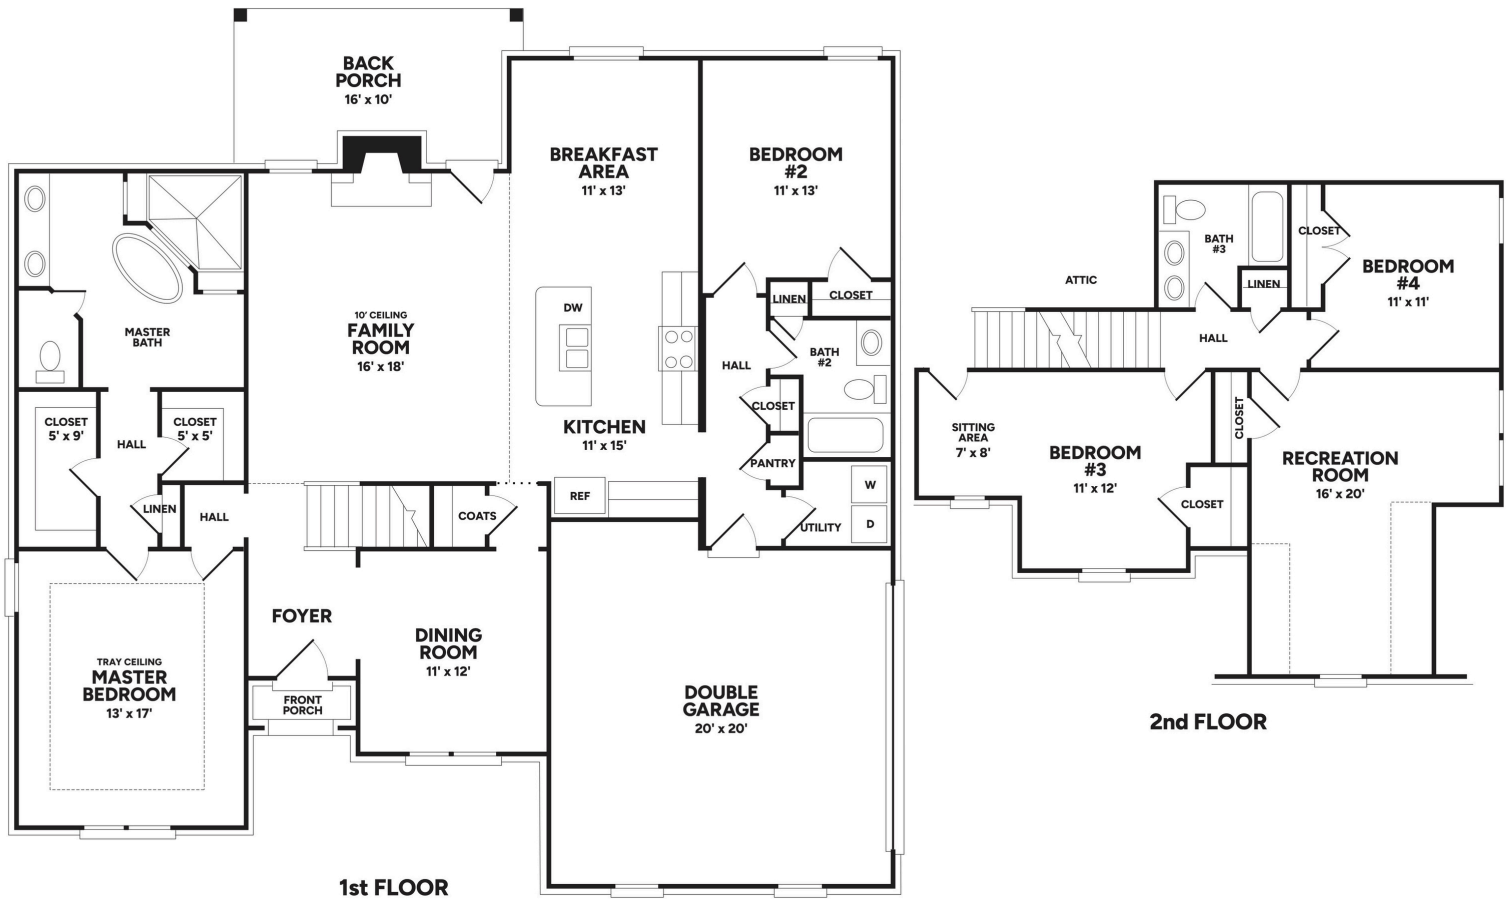

HARTFORD

4 BEDROOMS 2 CAR GARAGE 3 BATHROOMS 2,746 SQ. FT

www.legacynewhomes.cc 662-932-2282

Artist rendering only, actual plans and room sizes may vary.