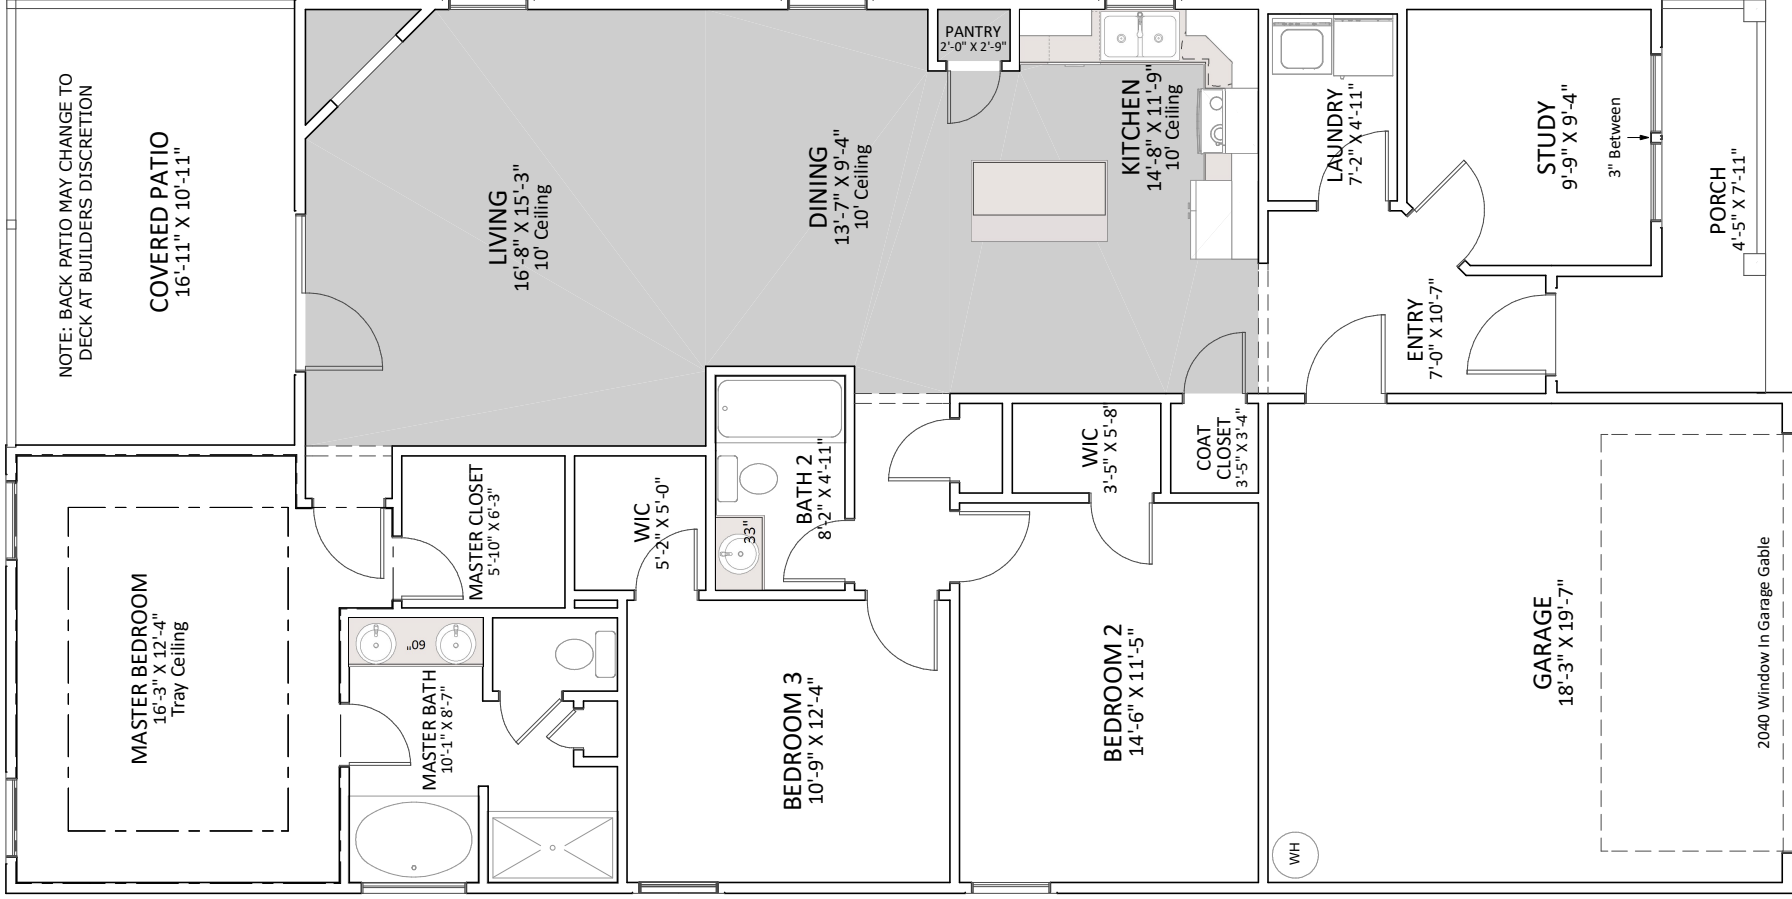

# The Fairview

3 Bedrooms  
2 Bathrooms  
1609 Sq. Ft.

Handicap accessible floor plans are available by request. Please talk with your agent to find out more.

NOTE: PRICES, SPECIFICATIONS, AND DIMENSIONS ARE APPROXIMATE AND SUBJECT TO CHANGE WITHOUT NOTICE.

# The Fairview With Master Bath & Patio Upgrades

3 Bedrooms  
2 Bathrooms  
1660 Sq. Ft.

Handicap accessible floor plans are available by request. Please talk with your agent to find out more.

NOTE: PRICES, SPECIFICATIONS, AND DIMENSIONS ARE APPROXIMATE AND SUBJECT TO CHANGE WITHOUT NOTICE.

## with Bonus

3 Bedrooms  
3 Bathrooms  
1938 Sq. Ft.

Handicap accessible floor plans are available by request. Please talk with your agent to find out more.

NOTE: PRICES, SPECIFICATIONS, AND DIMENSIONS ARE APPROXIMATE AND SUBJECT TO CHANGE WITHOUT NOTICE.