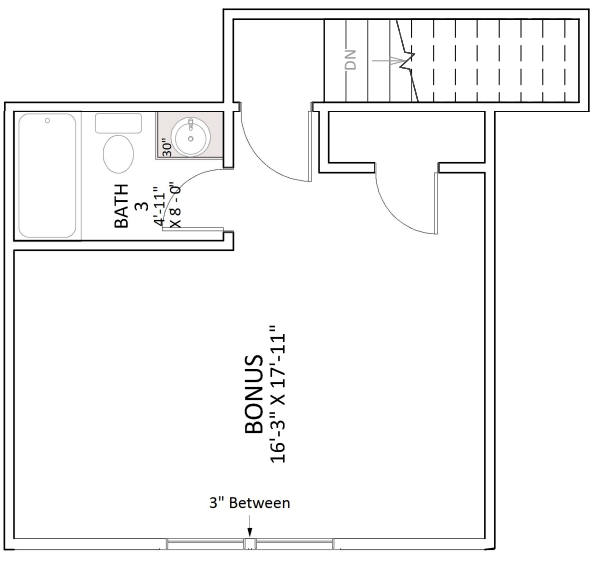

The Fairview

with Bonus

3 Bedrooms
3 Bathrooms
1938 Sq. Ft.

Handicap accessible floor plans are available by request. Please talk with your agent to find out more.

NOTE: PRICES, SPECIFICATIONS, AND DIMENSIONS ARE APPROXIMATE AND SUBJECT TO CHANGE WITHOUT NOTICE.

DATE:
4/16/2026

SCALE:
NTS

SCALE:
SB-4

The Fairview with Bonus
Series 3 - Sales Brochure

Enchanted Homes
1479 Mt. Lebanon Rd
Campobello, SC 29322