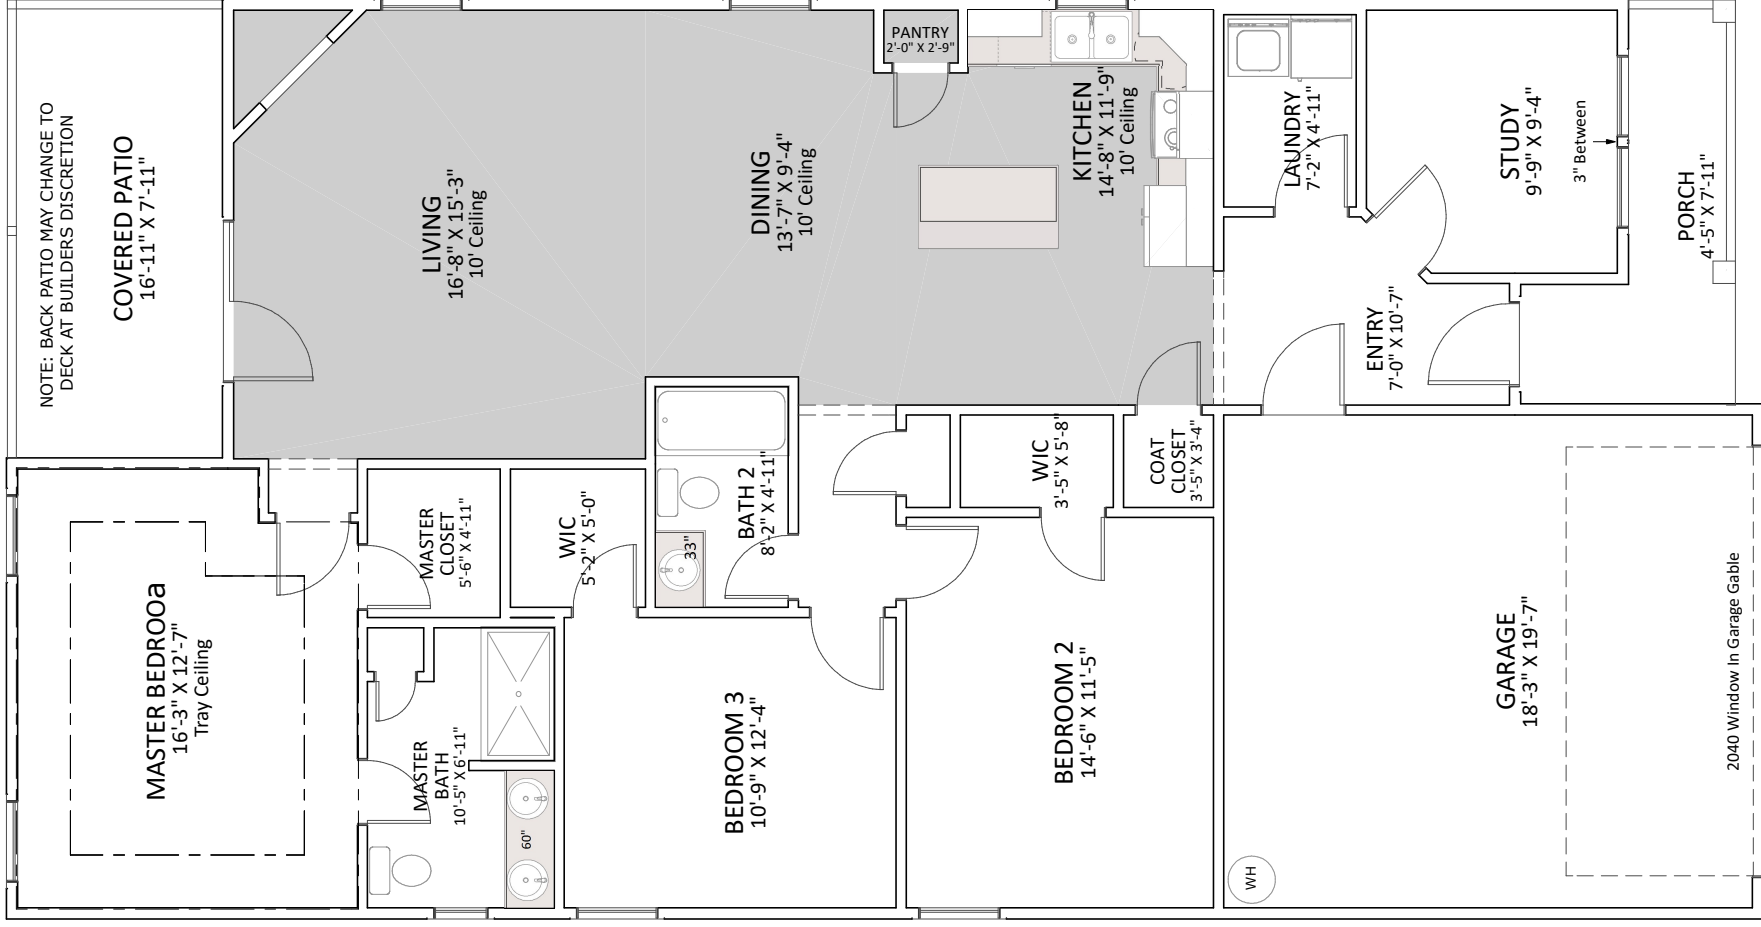

NOTE: PRICES, SPECIFICATIONS, AND DIMENSIONS ARE APPROXIMATE AND SUBJECT TO CHANGE WITHOUT NOTICE.

DATE:

4/16/2026

SCALE:

NTS

SCALE:

SB-1

The Fairview  
Series 3 - Sales Brochure

# The Fairview

3 Bedrooms  
2 Bathrooms  
1609 Sq. Ft.

Handicap accessible floor plans are available by request. Please talk with your agent to find out more.

NOTE: PRICES, SPECIFICATIONS, AND DIMENSIONS ARE APPROXIMATE AND SUBJECT TO CHANGE WITHOUT NOTICE.

# The Fairview With Master Bath & Patio Upgrades

3 Bedrooms  
2 Bathrooms  
1660 Sq. Ft.

Handicap accessible floor plans are available by request. Please talk with your agent to find out more.

NOTE: PRICES, SPECIFICATIONS, AND DIMENSIONS ARE APPROXIMATE AND SUBJECT TO CHANGE WITHOUT NOTICE.

## with Bonus

3 Bedrooms  
3 Bathrooms  
1938 Sq. Ft.

Handicap accessible floor plans are available by request. Please talk with your agent to find out more.

NOTE: PRICES, SPECIFICATIONS, AND DIMENSIONS ARE APPROXIMATE AND SUBJECT TO CHANGE WITHOUT NOTICE.