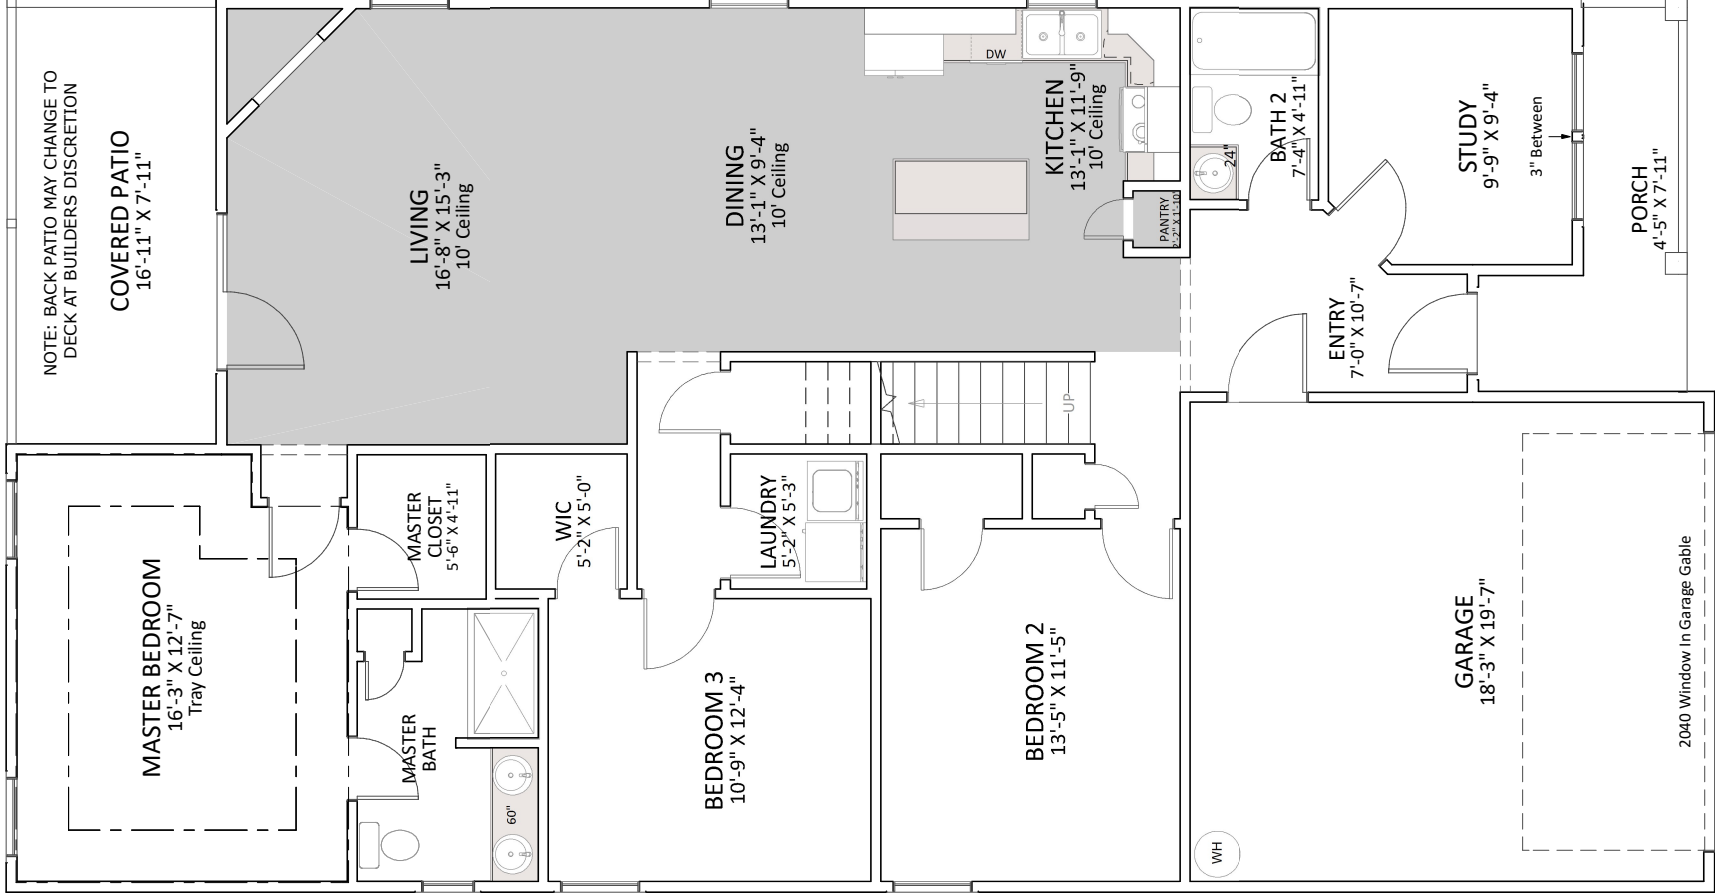

# The Fairview

3 Bedrooms  
2 Bathrooms  
1609 Sq. Ft.

Handicap accessible floor plans are available by request. Please talk with your agent to find out more.

NOTE: PRICES, SPECIFICATIONS, AND DIMENSIONS ARE APPROXIMATE AND SUBJECT TO CHANGE WITHOUT NOTICE.

# The Fairview With Master Bath & Patio Upgrades

3 Bedrooms  
2 Bathrooms  
1660 Sq. Ft.

Handicap accessible floor plans are available by request. Please talk with your agent to find out more.

NOTE: PRICES, SPECIFICATIONS, AND DIMENSIONS ARE APPROXIMATE AND SUBJECT TO CHANGE WITHOUT NOTICE.

## with Bonus

3 Bedrooms  
3 Bathrooms  
1938 Sq. Ft.

Handicap accessible floor plans are available by request. Please talk with your agent to find out more.

NOTE: PRICES, SPECIFICATIONS, AND DIMENSIONS ARE APPROXIMATE AND SUBJECT TO CHANGE WITHOUT NOTICE.