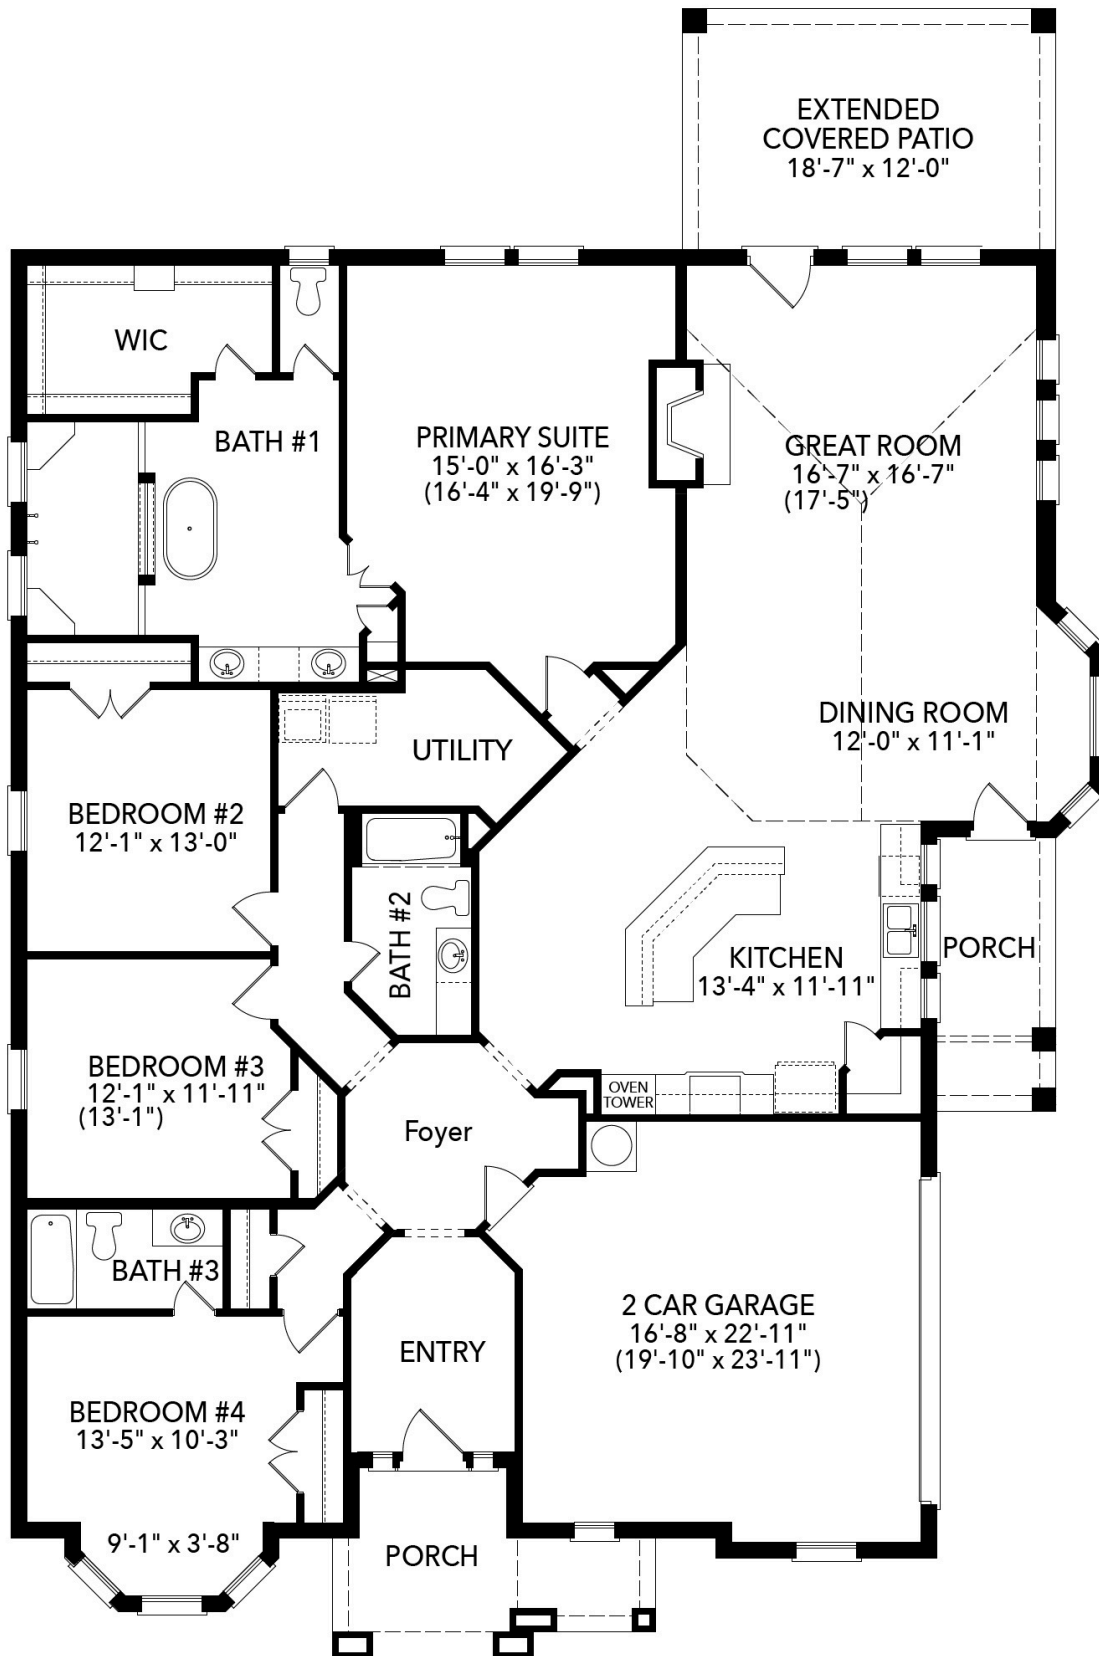

First Floor