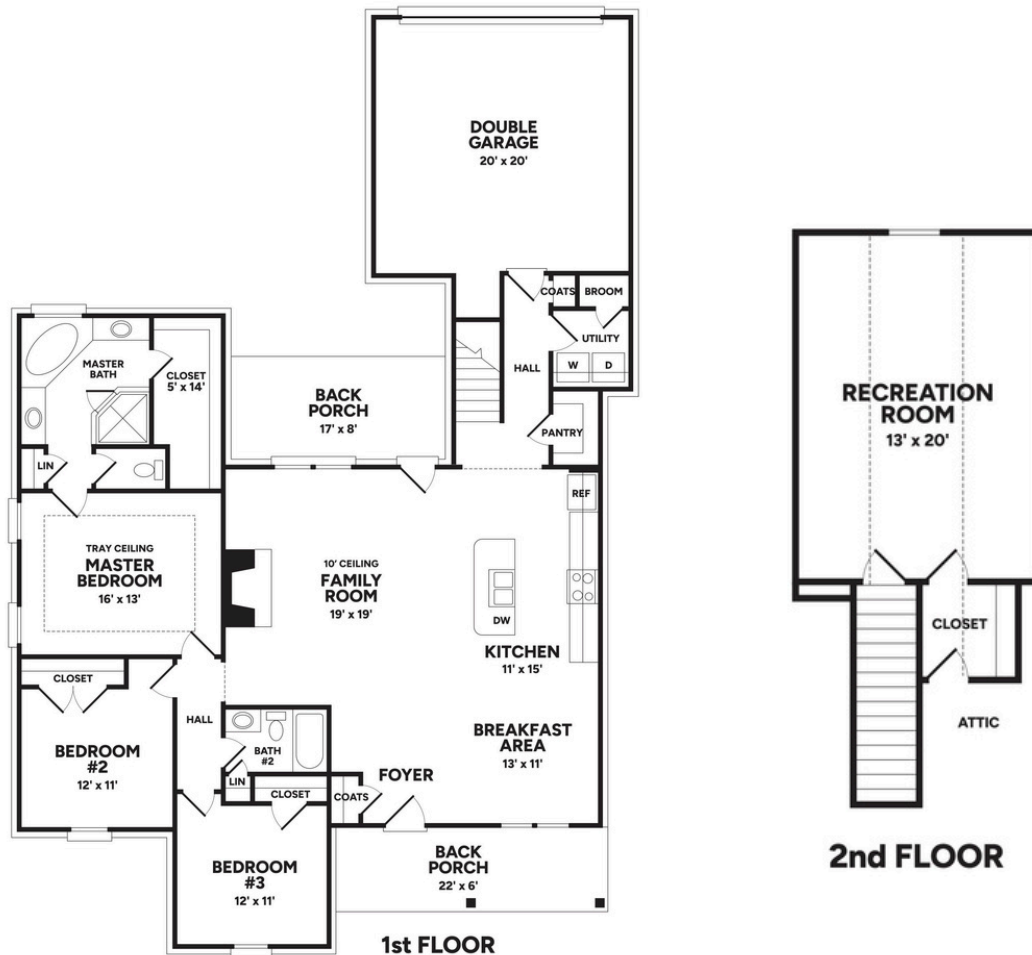

# LUCY

 **3 BEDROOMS**  **2 CAR GARAGE**  **2 BATHROOMS**  **(B)2,237 SQ.FT**

[www.legacynewhomes.cc](http://www.legacynewhomes.cc) 662-932-2282

Artist rendering only, actual plans and room sizes may vary. Floor plans may change with optional elevations.