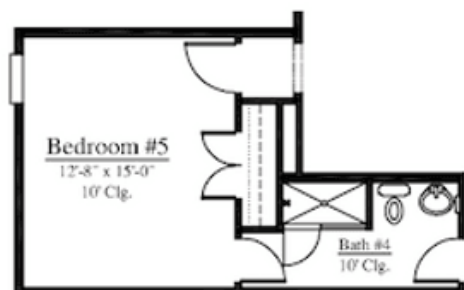

Plan 3903

4/5 Bedroom-3.5/4 Bath

Width: 50'-0" Depth: 53'-0"

3903 Square Feet

A-Lap

B-Lap

C-Lap

Plan 3903

Width: 50'-0" Depth: 53'-0"

4/5 Bedroom-3.5/4 Bath

3903 Square Feet

Bedroom/Full Bath ilo Flex Room