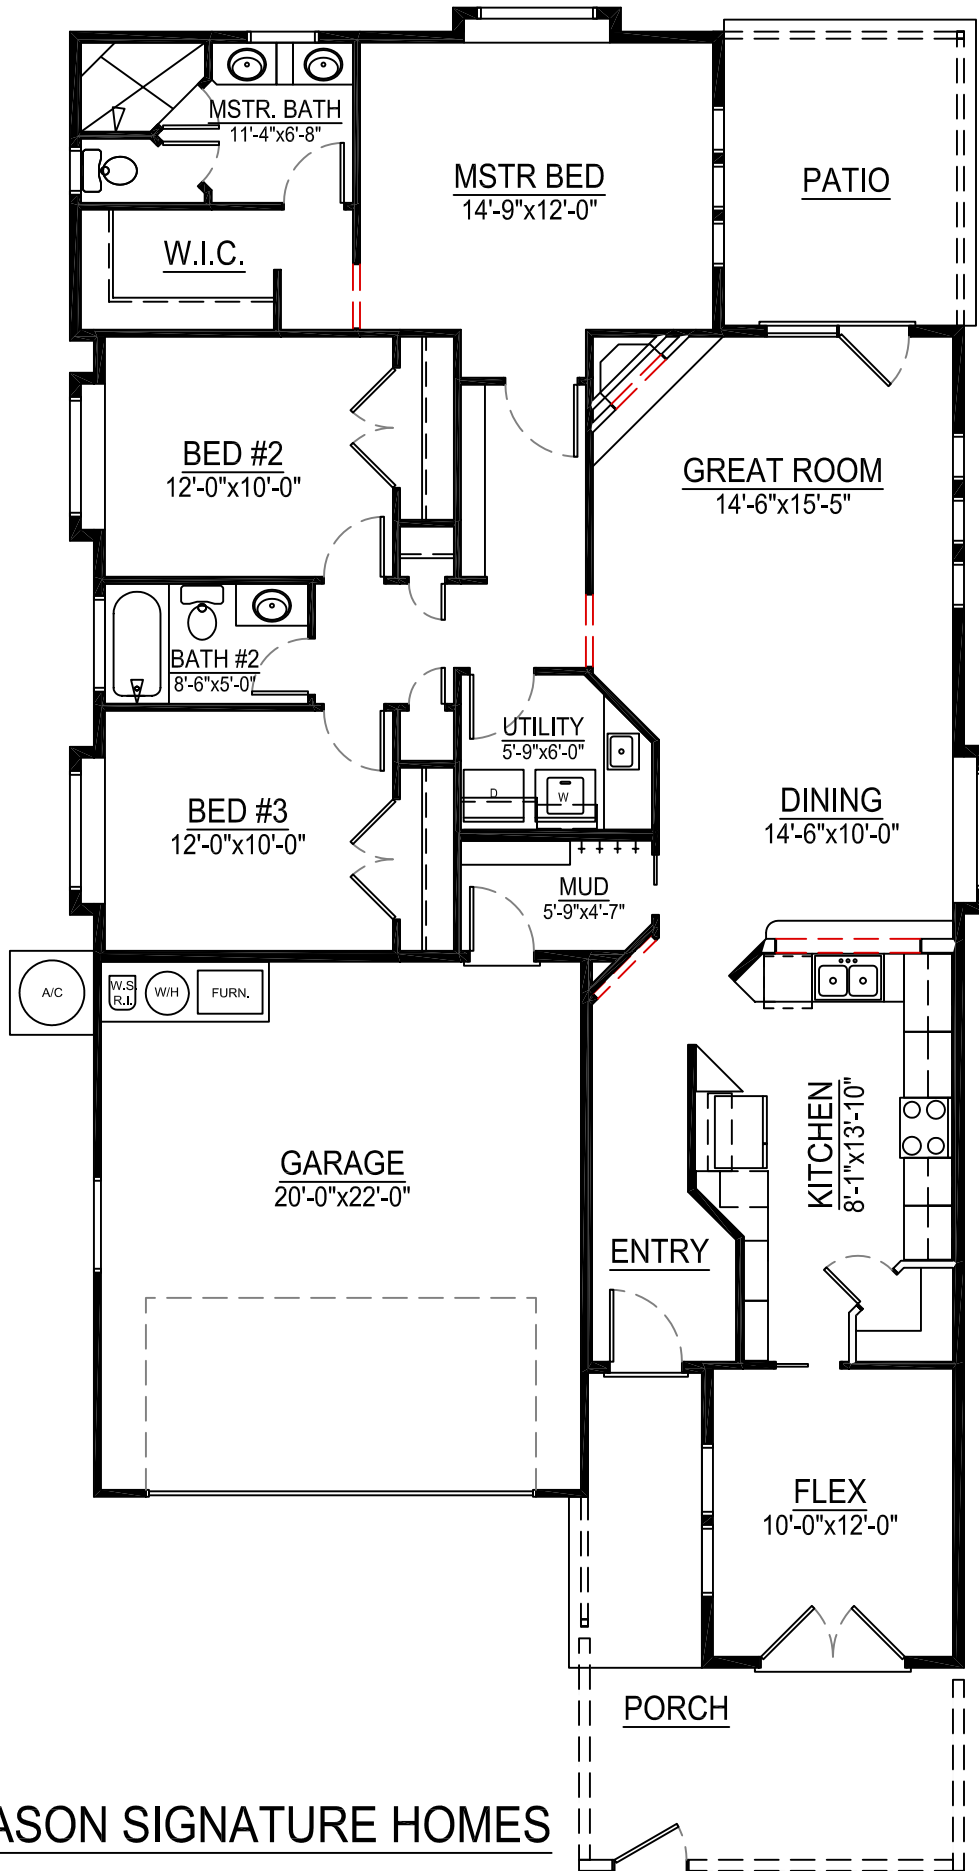

# CARMEL COTTAGE 1702

## FLOOR PLAN

1,702 S.F.  
3 BEDROOM + FLEX  
2 BATH

1/8" = 1'-0"

### TED MASON SIGNATURE HOMES

\* FOR CONCEPTUAL USE ONLY - ACTUAL PLAN MAY DIFFER \*