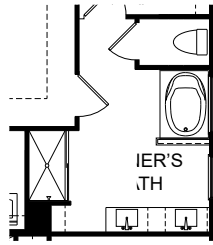

The Reedy

Opt. Covered Patio

Opt. Luxury Owner's Bath

Opt. Gourmet Kitchen

First Floor

Second Floor

Elevations C & T

4 Bedrooms | 3 Baths | 2 Car Garage | 2,772 sq. ft

Featuring Optional: Covered Patio | Fireplace | Luxury Owner's Bath | Gourmet Kitchen

The Reedy

Elevation T

Elevation C

Elevation F

4 Bedrooms | 3 Baths | 2 Car Garage | 2,772 sq. ft

Featuring Optional: Covered Patio | Fireplace | Luxury Owner's Bath | Gourmet Kitchen