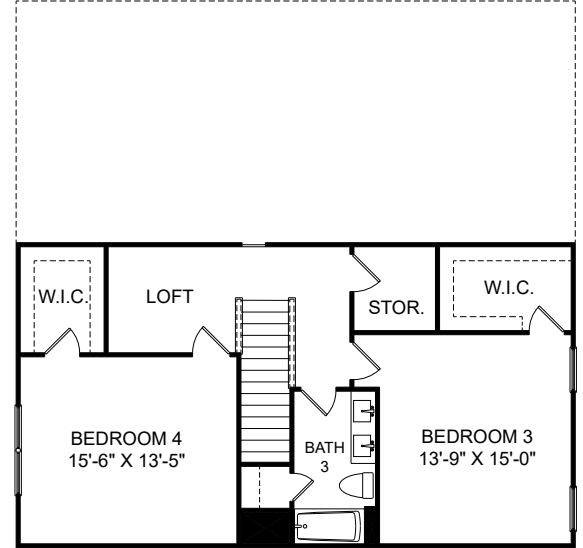

The Reedy

Opt. Covered Patio

Opt. Luxury Owner's Bath

Opt. Gourmet Kitchen

First Floor

Second Floor

Elevations C & T

4 Bedrooms | 3 Baths | 2 Car Garage | 2,772 sq. ft

Featuring Optional: Covered Patio | Fireplace | Luxury Owner's Bath | Gourmet Kitchen

The Reedy

Elevation T

Elevation C

Elevation F

4 Bedrooms | 3 Baths | 2 Car Garage | 2,772 sq. ft

Featuring Optional: Covered Patio | Fireplace | Luxury Owner's Bath | Gourmet Kitchen