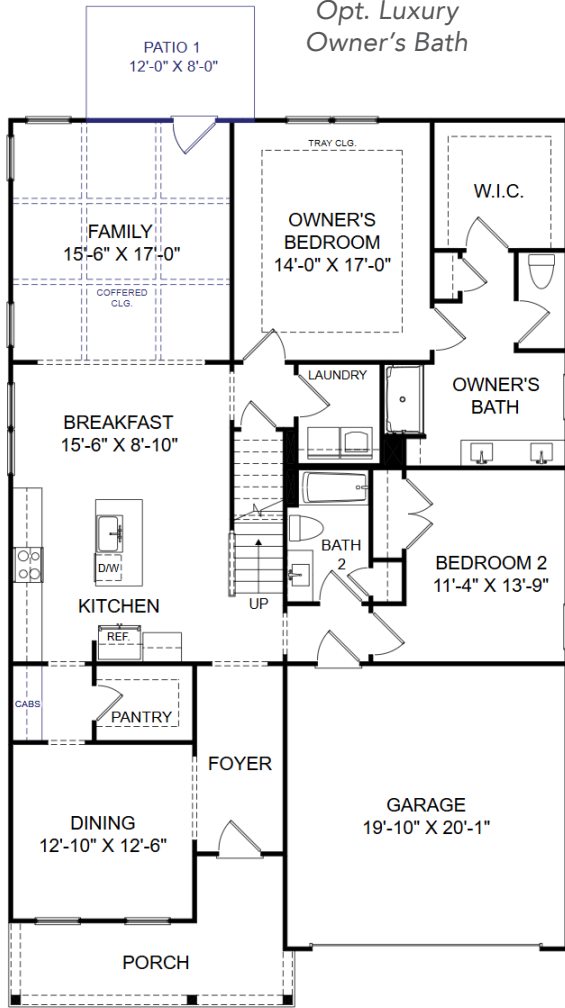

The Reedy

Opt. Covered Patio

Opt. Luxury Owner's Bath

Opt. Gourmet Kitchen

First Floor

Second Floor

Elevations C & T

4 Bedrooms | 3 Baths | 2 Car Garage | 2,772 sq. ft

Featuring Optional: Covered Patio | Fireplace | Luxury Owner's Bath | Gourmet Kitchen

The Reedy

Elevation T

Elevation C

Elevation F

4 Bedrooms | 3 Baths | 2 Car Garage | 2,772 sq. ft

Featuring Optional: Covered Patio | Fireplace | Luxury Owner's Bath | Gourmet Kitchen