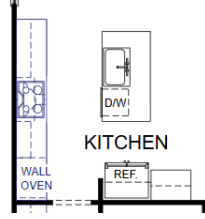

The Reedy

Opt. Covered Patio

Opt. Luxury Owner's Bath

Opt. Gourmet Kitchen

First Floor

Second Floor

Elevations C & T

4 Bedrooms | 3 Baths | 2 Car Garage | 2,772 sq. ft

Featuring Optional: Covered Patio | Fireplace | Luxury Owner's Bath | Gourmet Kitchen

The Reedy

Elevation T

Elevation C

Elevation F

4 Bedrooms | 3 Baths | 2 Car Garage | 2,772 sq. ft

Featuring Optional: Covered Patio | Fireplace | Luxury Owner's Bath | Gourmet Kitchen