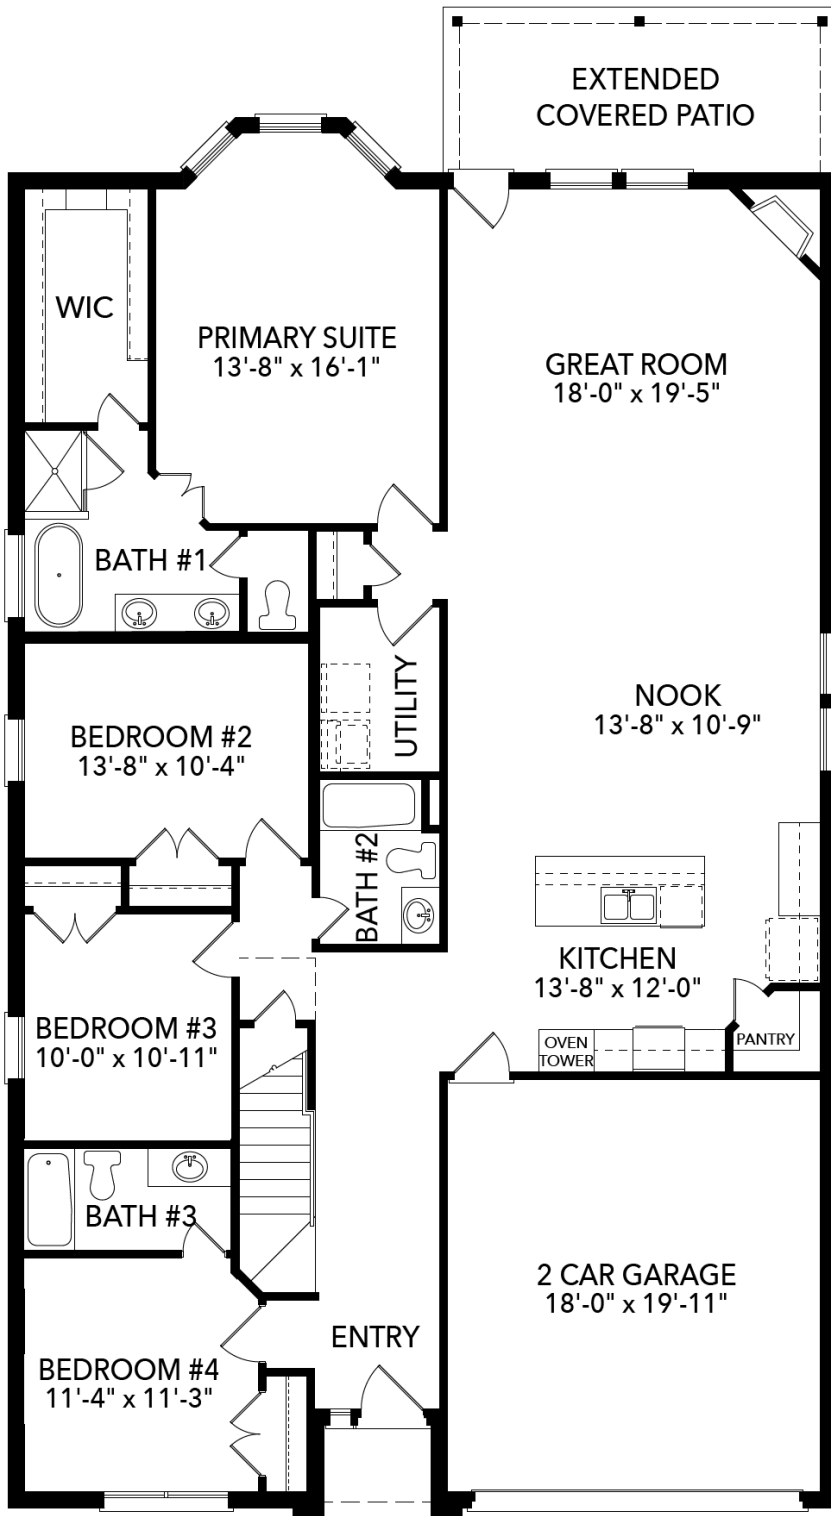

First Floor