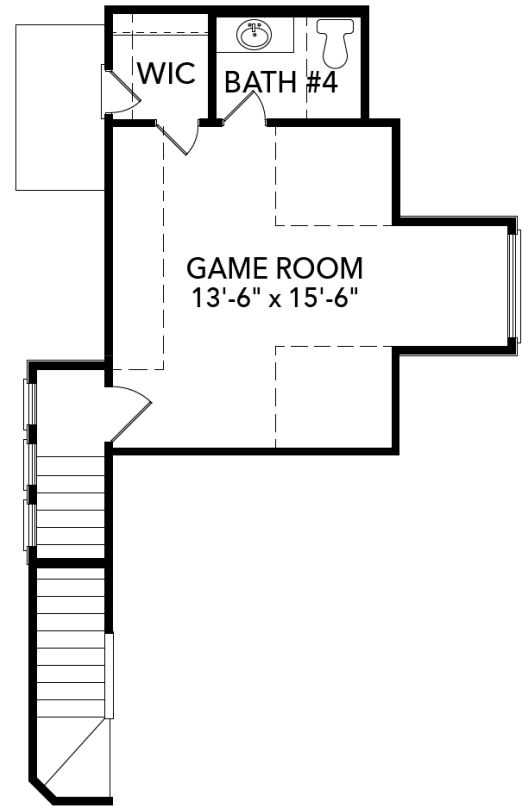

Second Floor