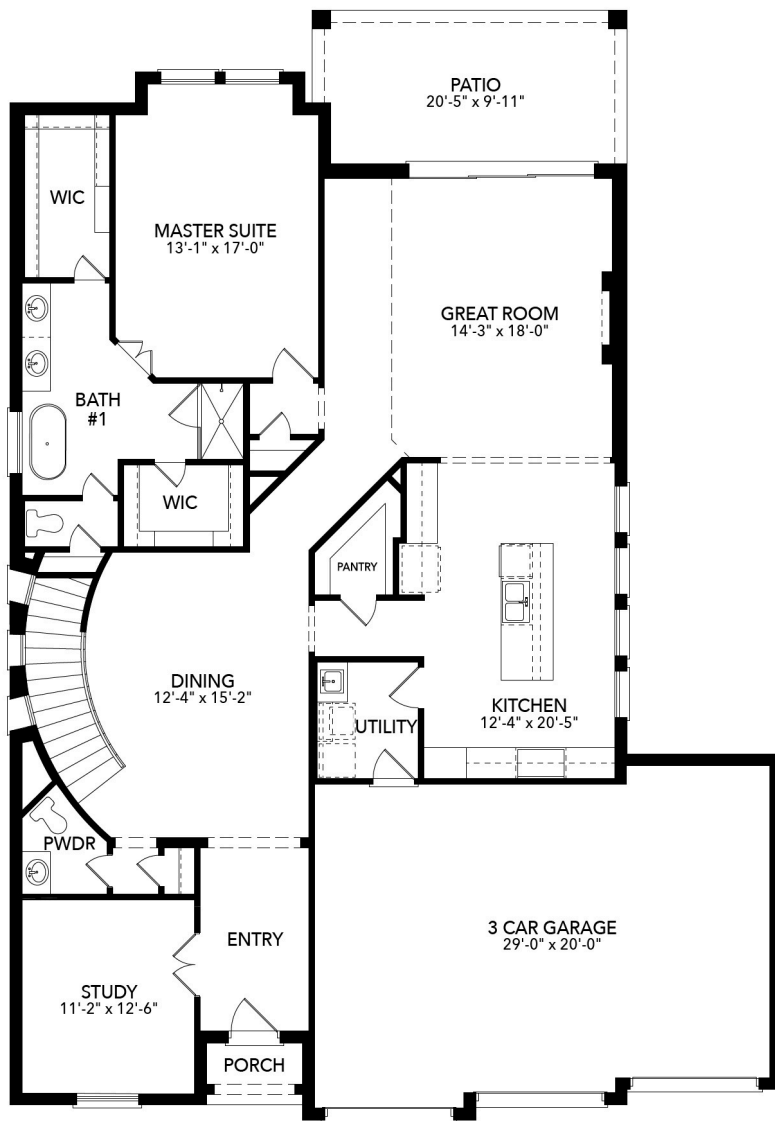

First Floor