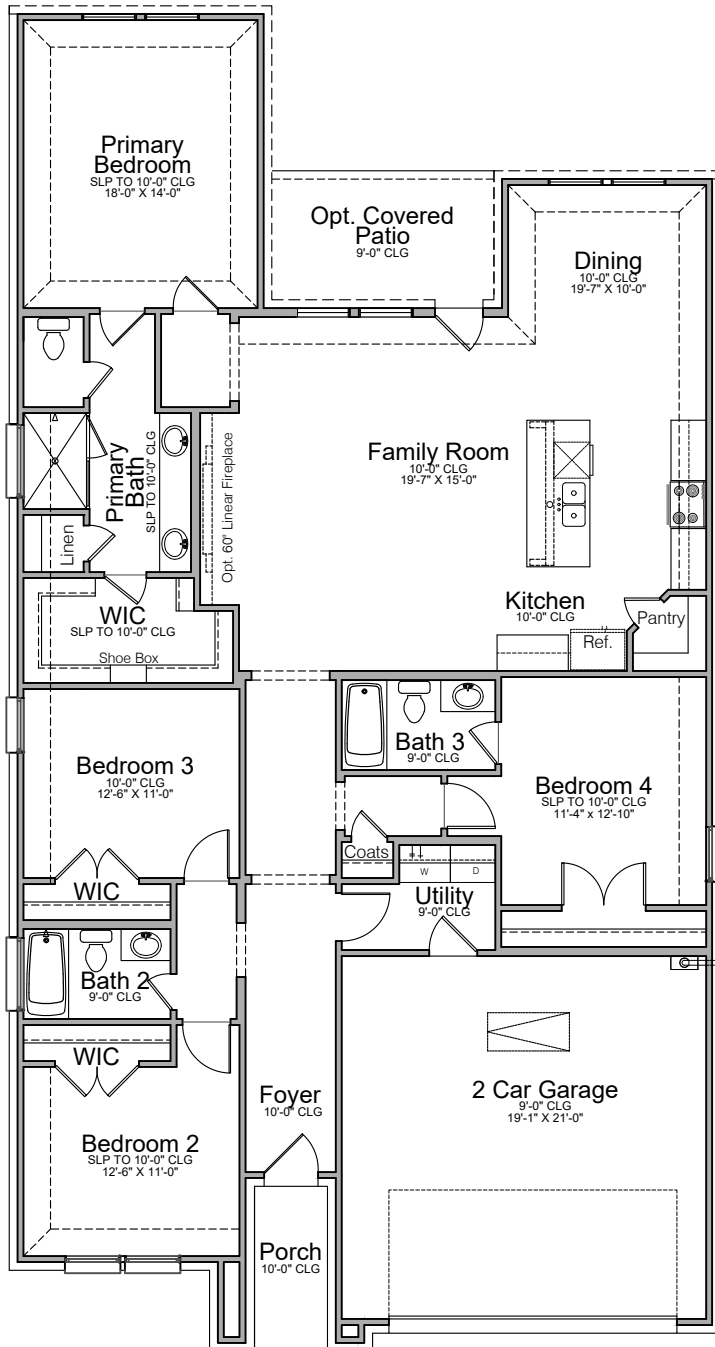

Elevation A-Opt. Stone Shown

Elevation B - Opt. Stone &amp; Shutters Shown

04-13-26

**1st Floor Plan**

**Opt. Primary Bath w/Free-Standing Tub**

**Opt. Gourmet Kitchen**

**Opt. Covered Patio w/ Opt. Sliding Patio Door**

Base Plan..... 1977 sf

04-13-26